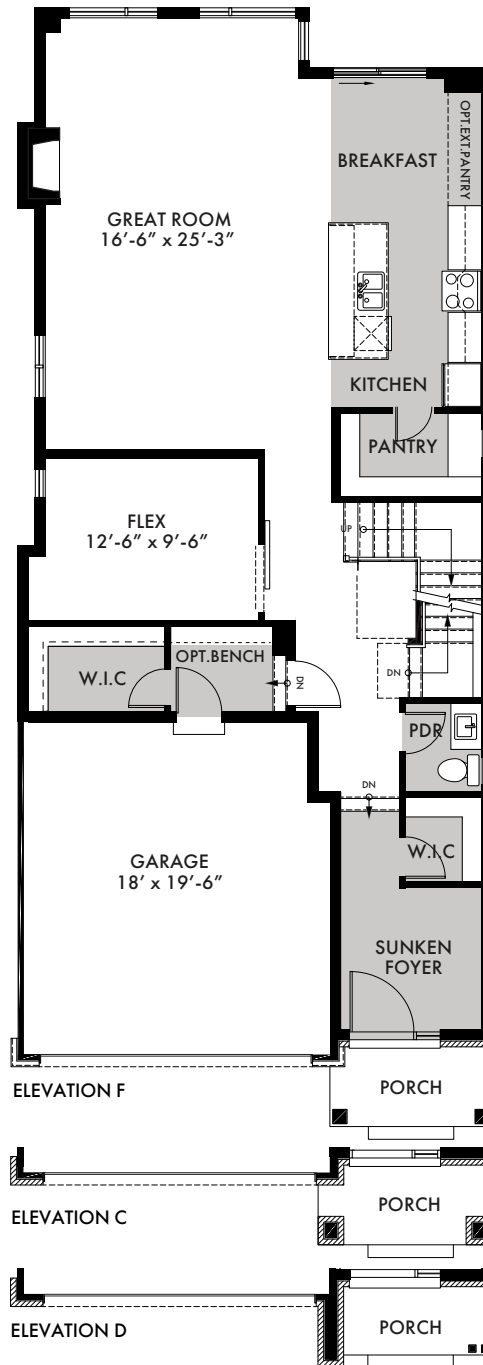

# WINGGATE

3330 SQ FT

**Multi  
Gen**  
Option

# WINGATE

STANDARD BASEMENT

STANDARD GROUND FLOOR

STANDARD SECOND FLOOR

# WINGATE

**MULTI-GEN OPT.**

**STANDARD GROUND FLOOR**

**GROUND FLOOR OPT.  
CHEF'S KITCHEN LAYOUT**

**GROUND FLOOR OPT.  
FLEX SPACE**