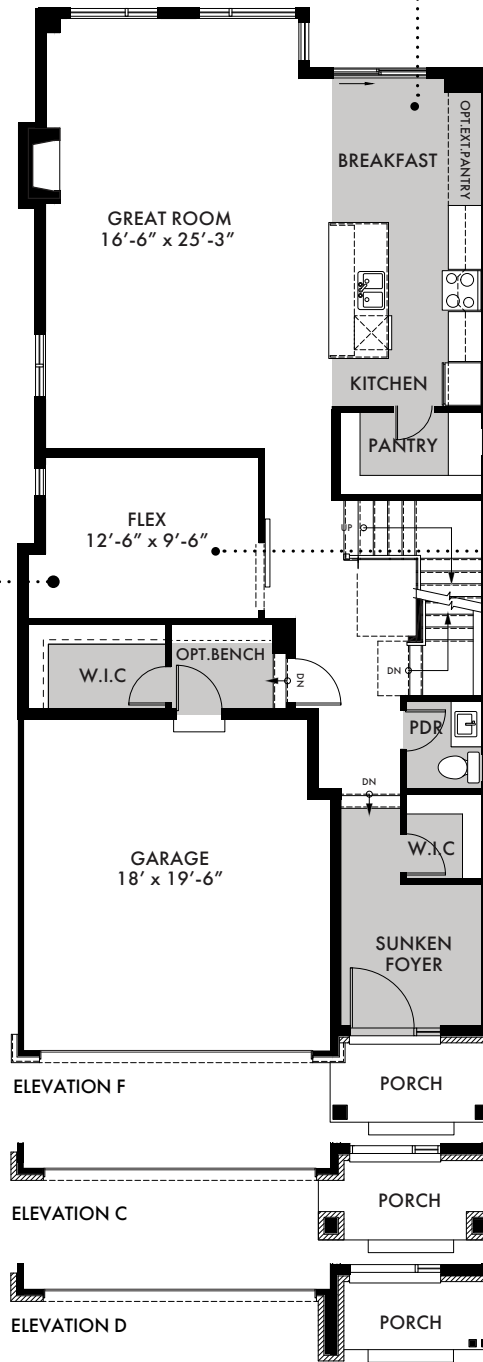

# WINGGATE

3330 SQ FT

**Multi  
Gen**  
Option

# WINGATE

STANDARD BASEMENT

STANDARD GROUND FLOOR

STANDARD SECOND FLOOR

# WINGATE

**MULTI-GEN OPT.**

**STANDARD GROUND FLOOR**

**GROUND FLOOR OPT.  
CHEF'S KITCHEN LAYOUT**

**GROUND FLOOR OPT.  
FLEX SPACE**