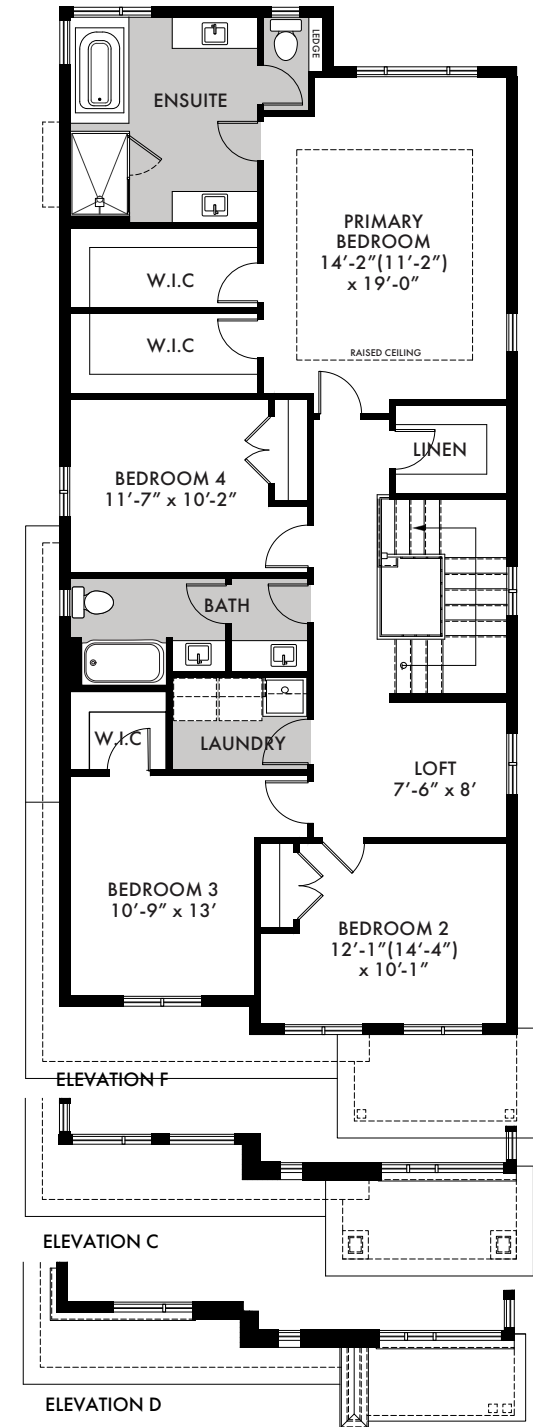

# WINGGATE

3330 SQ FT

**Multi  
Gen**  
Option

# WINGATE

STANDARD BASEMENT

STANDARD GROUND FLOOR

STANDARD SECOND FLOOR

# WINGATE

**MULTI-GEN OPT.**

**STANDARD GROUND FLOOR**

**GROUND FLOOR OPT.  
CHEF'S KITCHEN LAYOUT**

**GROUND FLOOR OPT.  
FLEX SPACE**