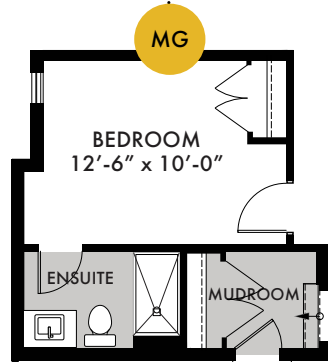

# WINGGATE

3330 SQ FT

**Multi  
Gen**  
Option

# WINGATE

STANDARD BASEMENT

STANDARD GROUND FLOOR

STANDARD SECOND FLOOR

# WINGATE

**MULTI-GEN OPT.**

**STANDARD GROUND FLOOR**

**GROUND FLOOR OPT.  
CHEF'S KITCHEN LAYOUT**

**GROUND FLOOR OPT.  
FLEX SPACE**