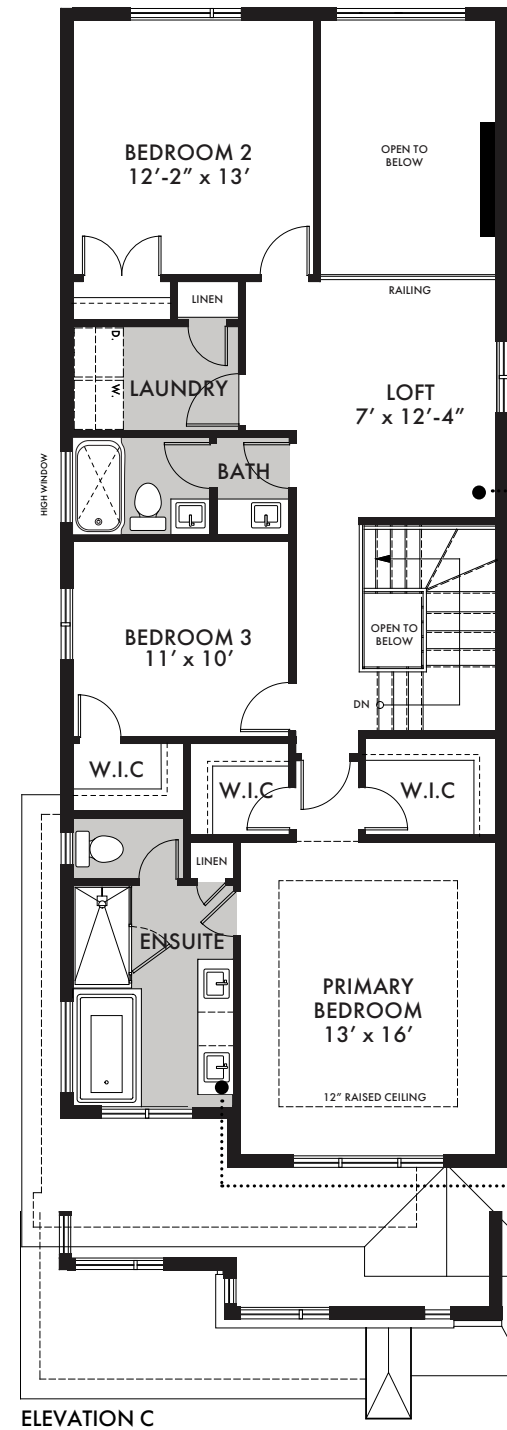

# HOBART

C - 2346 SQ. FT. F - 2342 SQ. FT.

Multi  
Gen  
Option

# HOBART

**31** FT. LOT

MULTI-GEN OPT.

STANDARD GROUND FLOOR

STANDARD SECOND FLOOR

# HOBART

**31** FT. LOT

STANDARD SECOND FLOOR

SECOND FLOOR OPT. ALTERNATE 4 BEDROOM WITH

BASEMENT OPT. FINISHED REC ROOM & BEDROOM & BATHROOM