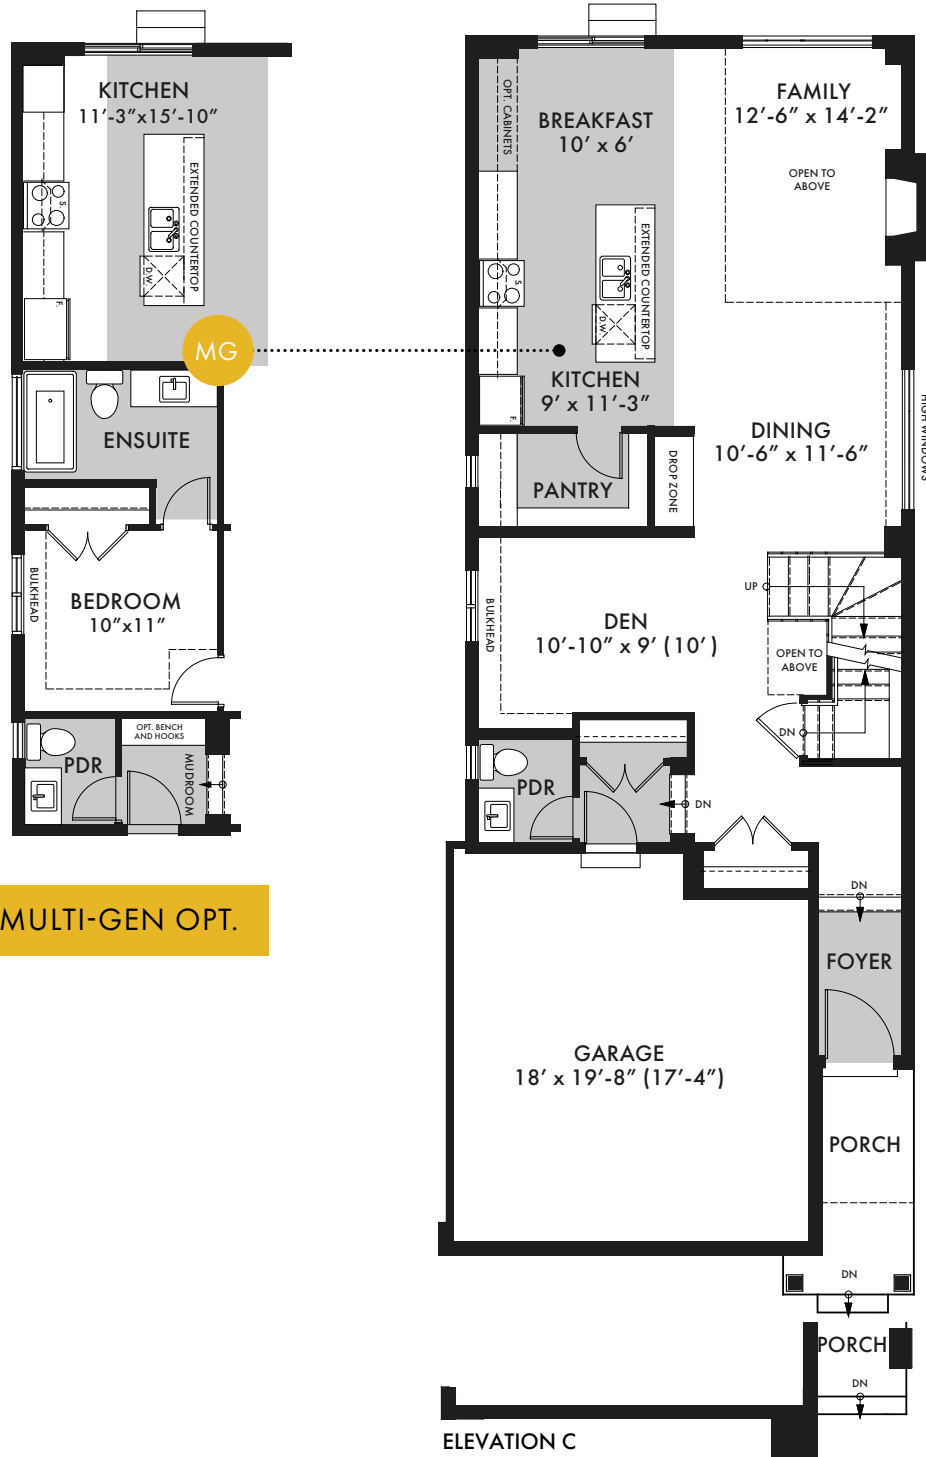

# HOBART

C - 2346 SQ. FT. F - 2342 SQ. FT.

Multi  
Gen  
Option

# HOBART

**31** FT. LOT

MULTI-GEN OPT.

STANDARD GROUND FLOOR

STANDARD SECOND FLOOR

# HOBART

**31** FT. LOT

STANDARD SECOND FLOOR

SECOND FLOOR OPT. ALTERNATE 4 BEDROOM WITH

BASEMENT OPT. FINISHED REC ROOM & BEDROOM & BATHROOM