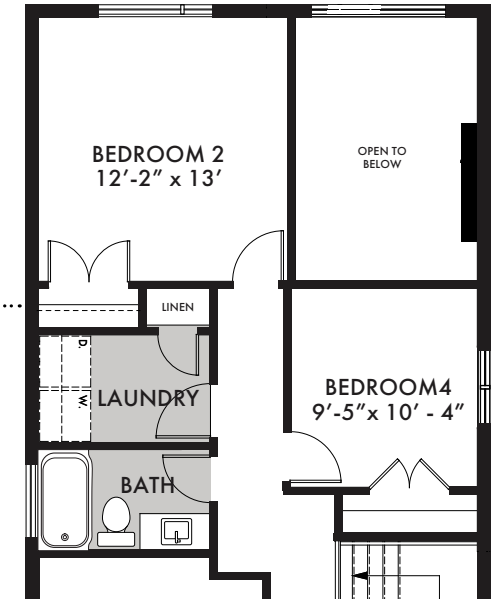

# HOBART

C - 2346 SQ. FT. F - 2342 SQ. FT.

Multi  
Gen  
Option

# HOBART

**31** FT. LOT

MULTI-GEN OPT.

STANDARD GROUND FLOOR

STANDARD SECOND FLOOR

# HOBART

**31** FT. LOT

STANDARD SECOND FLOOR

SECOND FLOOR OPT. ALTERNATE 4 BEDROOM WITH

BASEMENT OPT. FINISHED REC ROOM & BEDROOM & BATHROOM