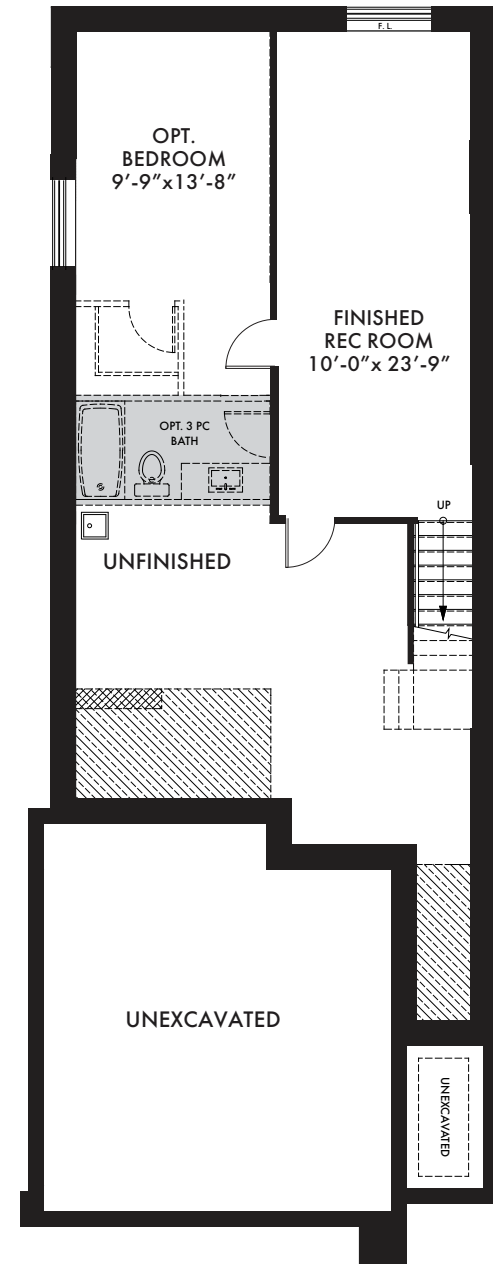

# HOBART

C - 2346 SQ. FT. F - 2342 SQ. FT.

Multi  
Gen  
Option

# HOBART

**31** FT. LOT

MULTI-GEN OPT.

STANDARD GROUND FLOOR

STANDARD SECOND FLOOR

# HOBART

**31** FT. LOT

STANDARD SECOND FLOOR

SECOND FLOOR OPT. ALTERNATE 4 BEDROOM WITH

BASEMENT OPT. FINISHED REC ROOM & BEDROOM & BATHROOM