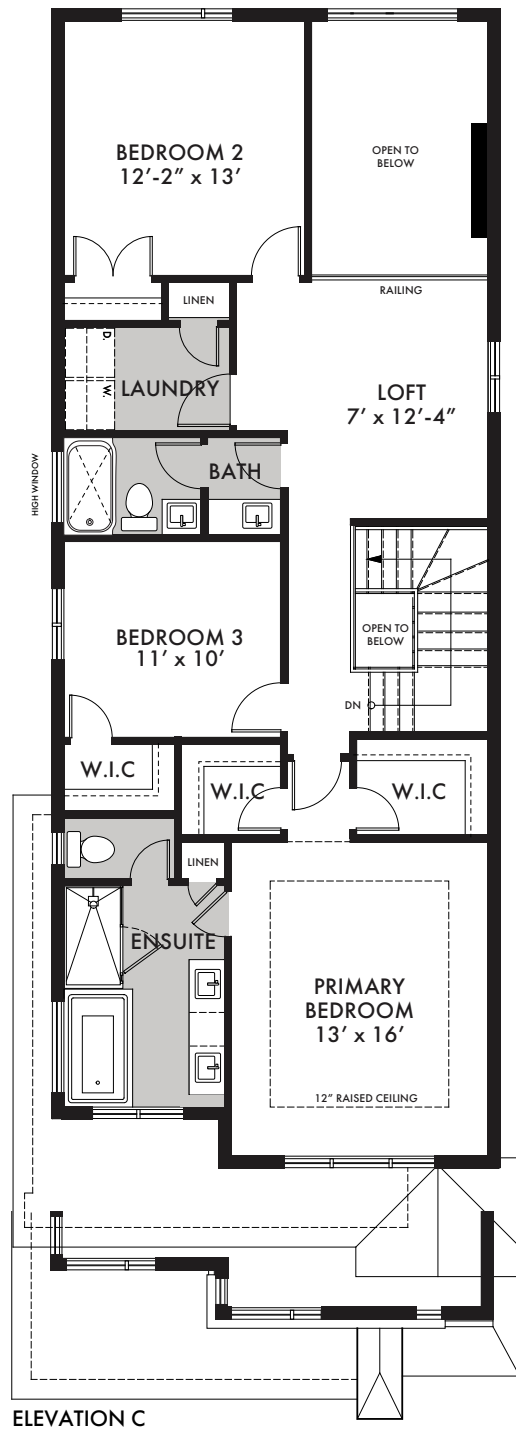

# HOBART

C - 2346 SQ. FT. F - 2342 SQ. FT.

Multi  
Gen  
Option

# HOBART

**31** FT. LOT

MULTI-GEN OPT.

STANDARD GROUND FLOOR

STANDARD SECOND FLOOR

# HOBART

**31** FT. LOT

STANDARD SECOND FLOOR

SECOND FLOOR OPT. ALTERNATE 4 BEDROOM WITH

BASEMENT OPT. FINISHED REC ROOM & BEDROOM & BATHROOM