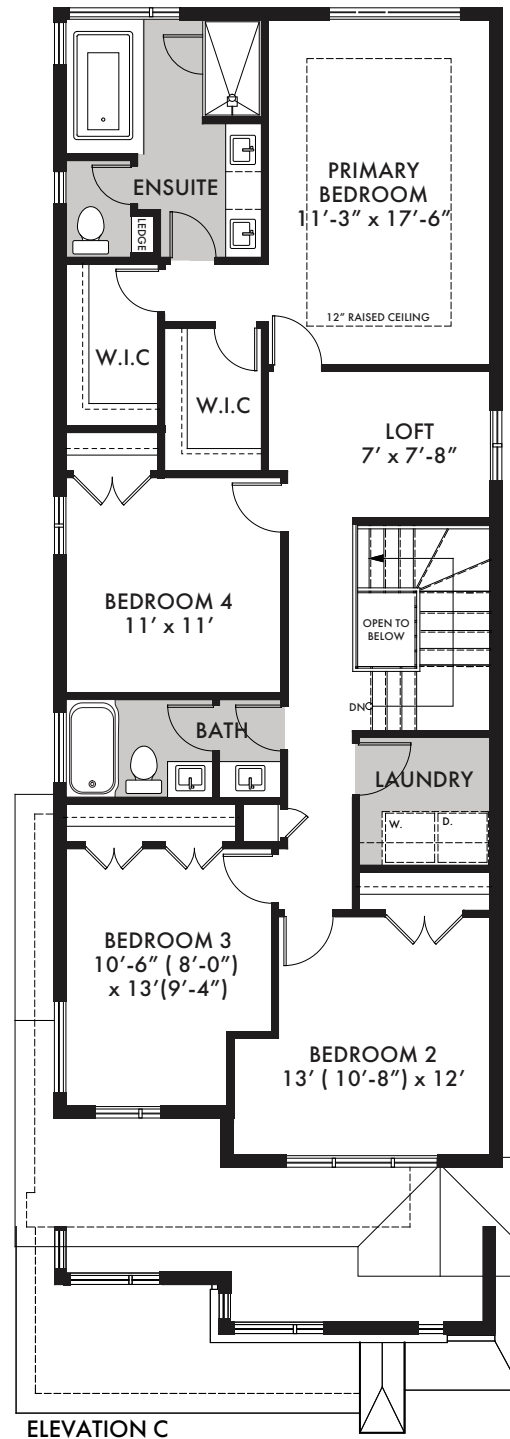

# HOBART

C - 2346 SQ. FT. F - 2342 SQ. FT.

Multi  
Gen  
Option

# HOBART

**31** FT. LOT

MULTI-GEN OPT.

STANDARD GROUND FLOOR

STANDARD SECOND FLOOR

# HOBART

**31** FT. LOT

STANDARD SECOND FLOOR

SECOND FLOOR OPT. ALTERNATE 4 BEDROOM WITH

BASEMENT OPT. FINISHED REC ROOM & BEDROOM & BATHROOM