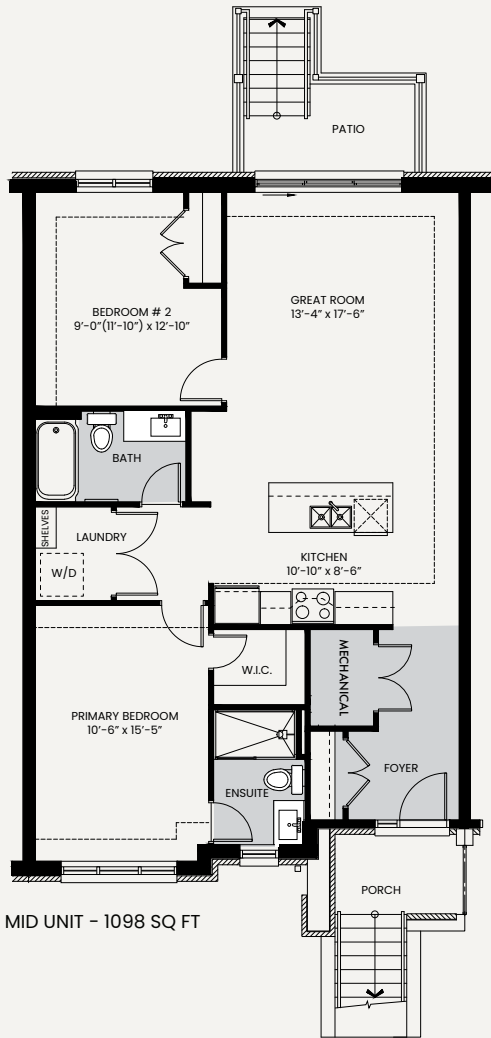

BRIXTON

2  2  LOWER FLOOR | 1098 SQ. FT. - 1155 SQ. FT.

MID UNIT - 1098 SQ FT

END UNIT - 1120 SQ FT

BRIXTON SPECIAL
STREET END UNIT - 1155 SQ FT

MID UNIT (ELEV.2) - 1110 SQ FT