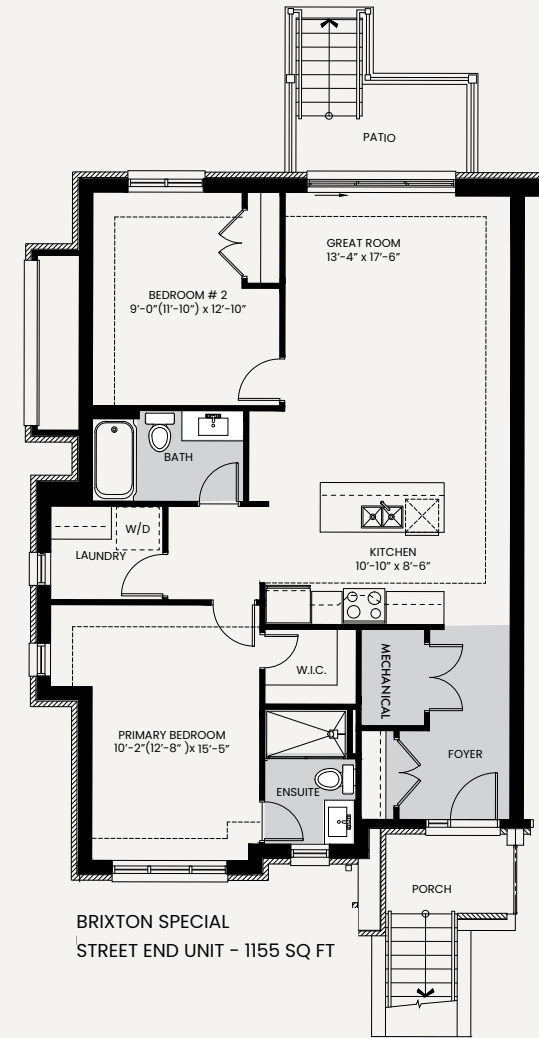

BRIXTON

2  2  LOWER FLOOR | 1098 SQ. FT. - 1155 SQ. FT.

MID UNIT - 1098 SQ FT

END UNIT - 1120 SQ FT

BRIXTON SPECIAL
STREET END UNIT - 1155 SQ FT

MID UNIT (ELEV.2) - 1110 SQ FT