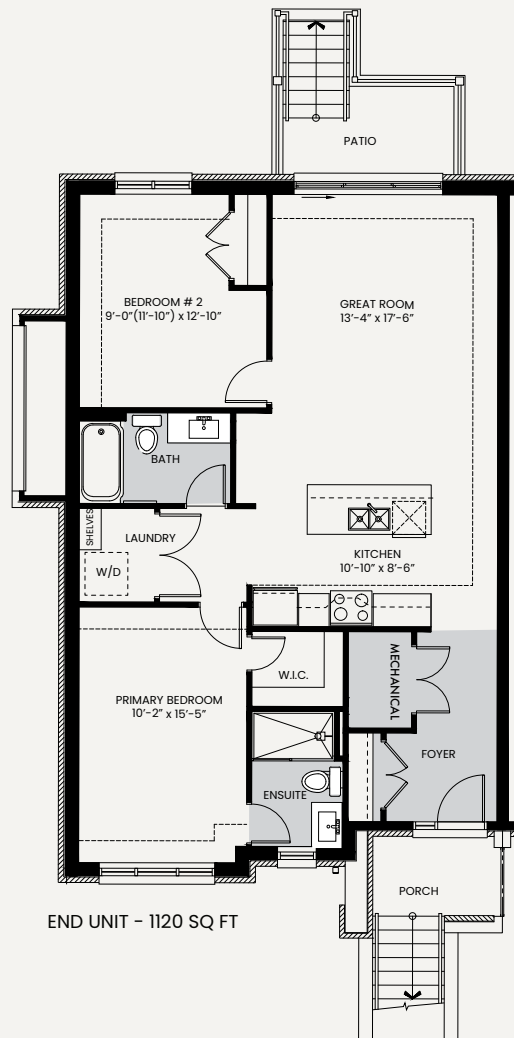

BRIXTON

2  2  LOWER FLOOR | 1098 SQ. FT. - 1155 SQ. FT.

MID UNIT - 1098 SQ FT

END UNIT - 1120 SQ FT

BRIXTON SPECIAL
STREET END UNIT - 1155 SQ FT

MID UNIT (ELEV.2) - 1110 SQ FT