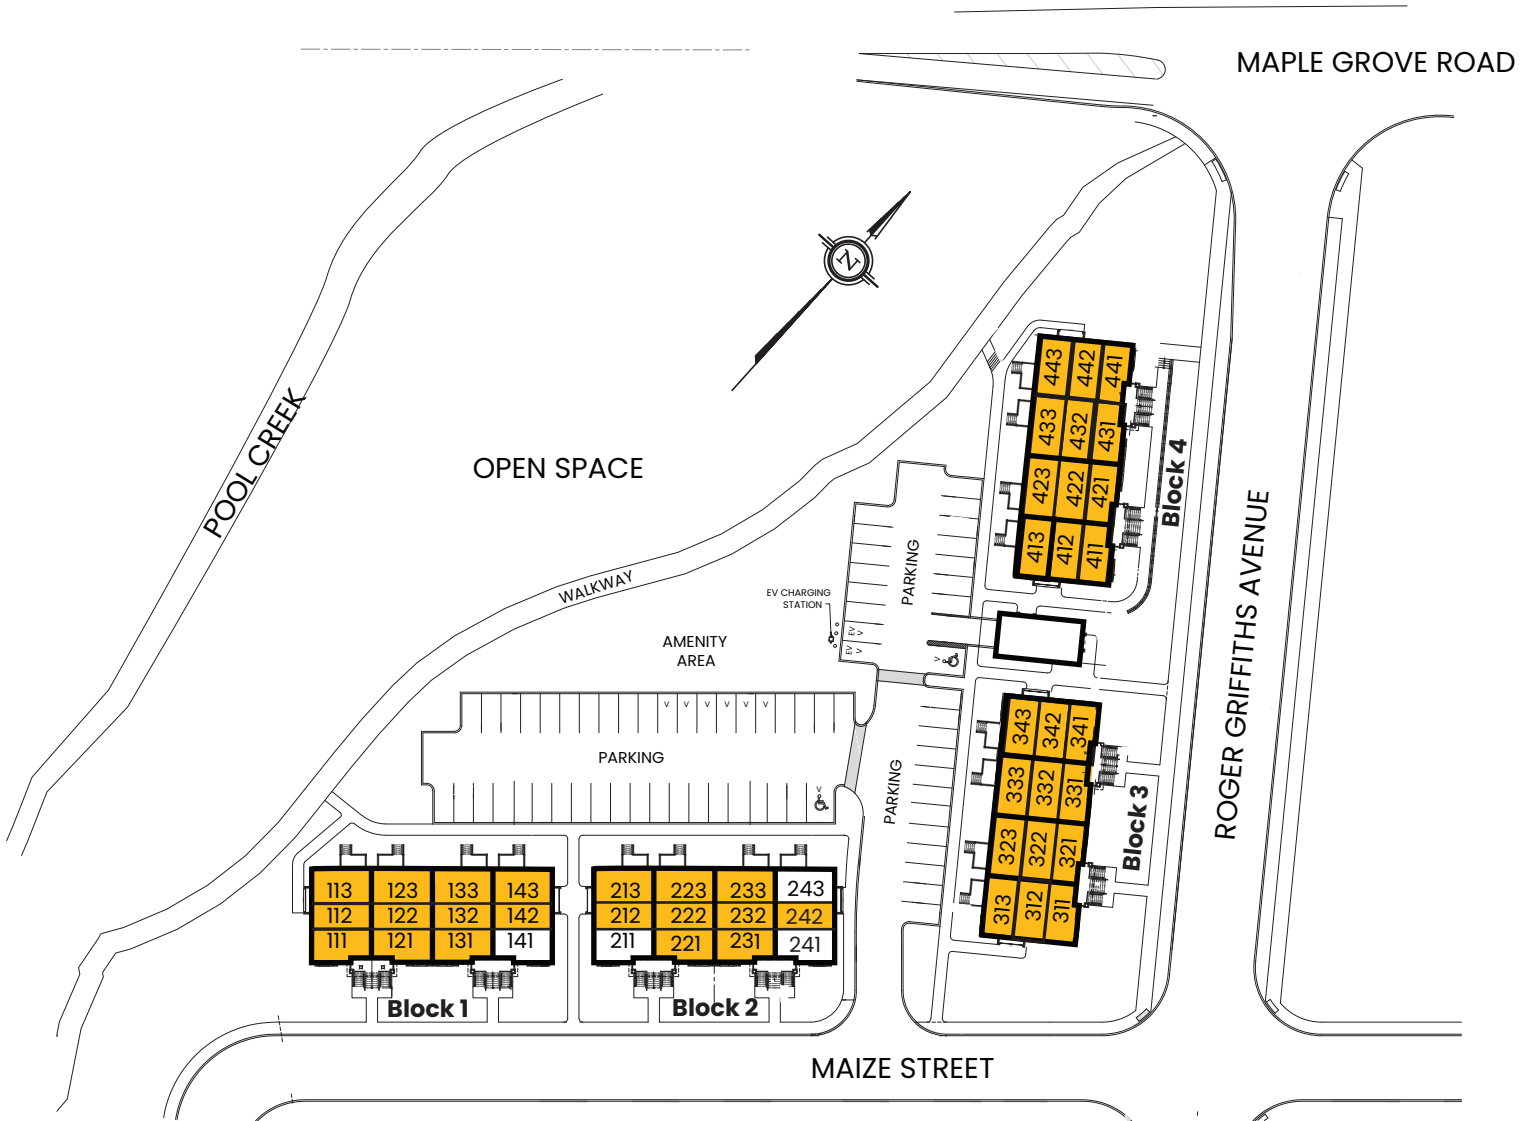

GATEWAY FLATS

EFFECTIVE: January 29, 2024
PRINTED: May 25, 2026

613 695 2619

mapleton@richcraft.com

Lot premiums apply on certain lots.
 Subject to change without notice E.&O.E
 Model restrictions apply. See sales rep for details.

 **SOLD**

 **RELEASED**

RICHCRAFT