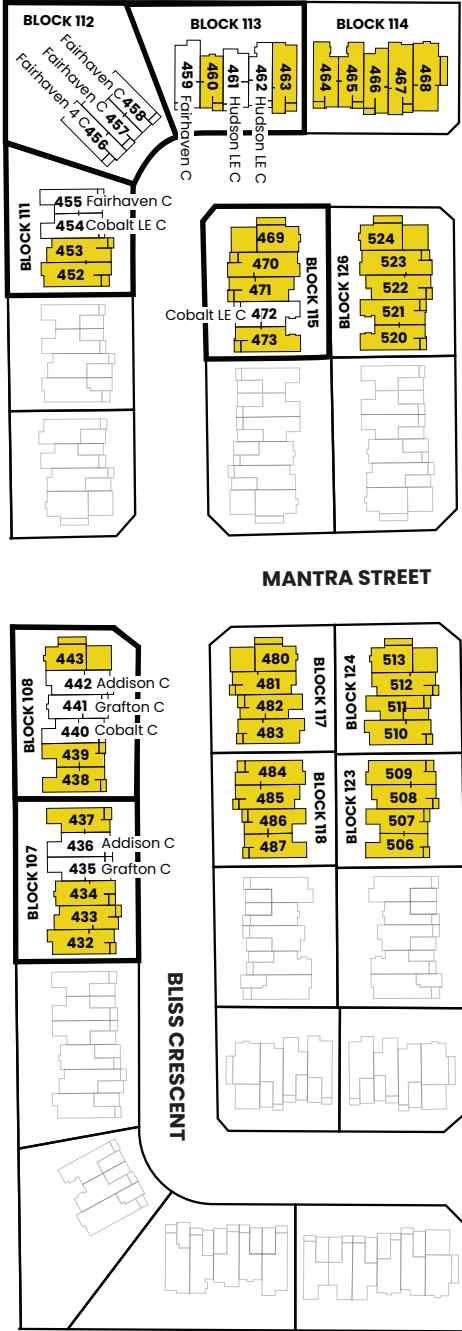

TOWNHOMES

EFFECTIVE: June 14, 2023

PRINTED: June 1, 2026

613 435 1183

westwood@richcraft.com

Lot premiums apply on certain lots.

Subject to change without notice E.&O.E

Model restrictions apply. See sales rep for details.

SOLD

RELEASED