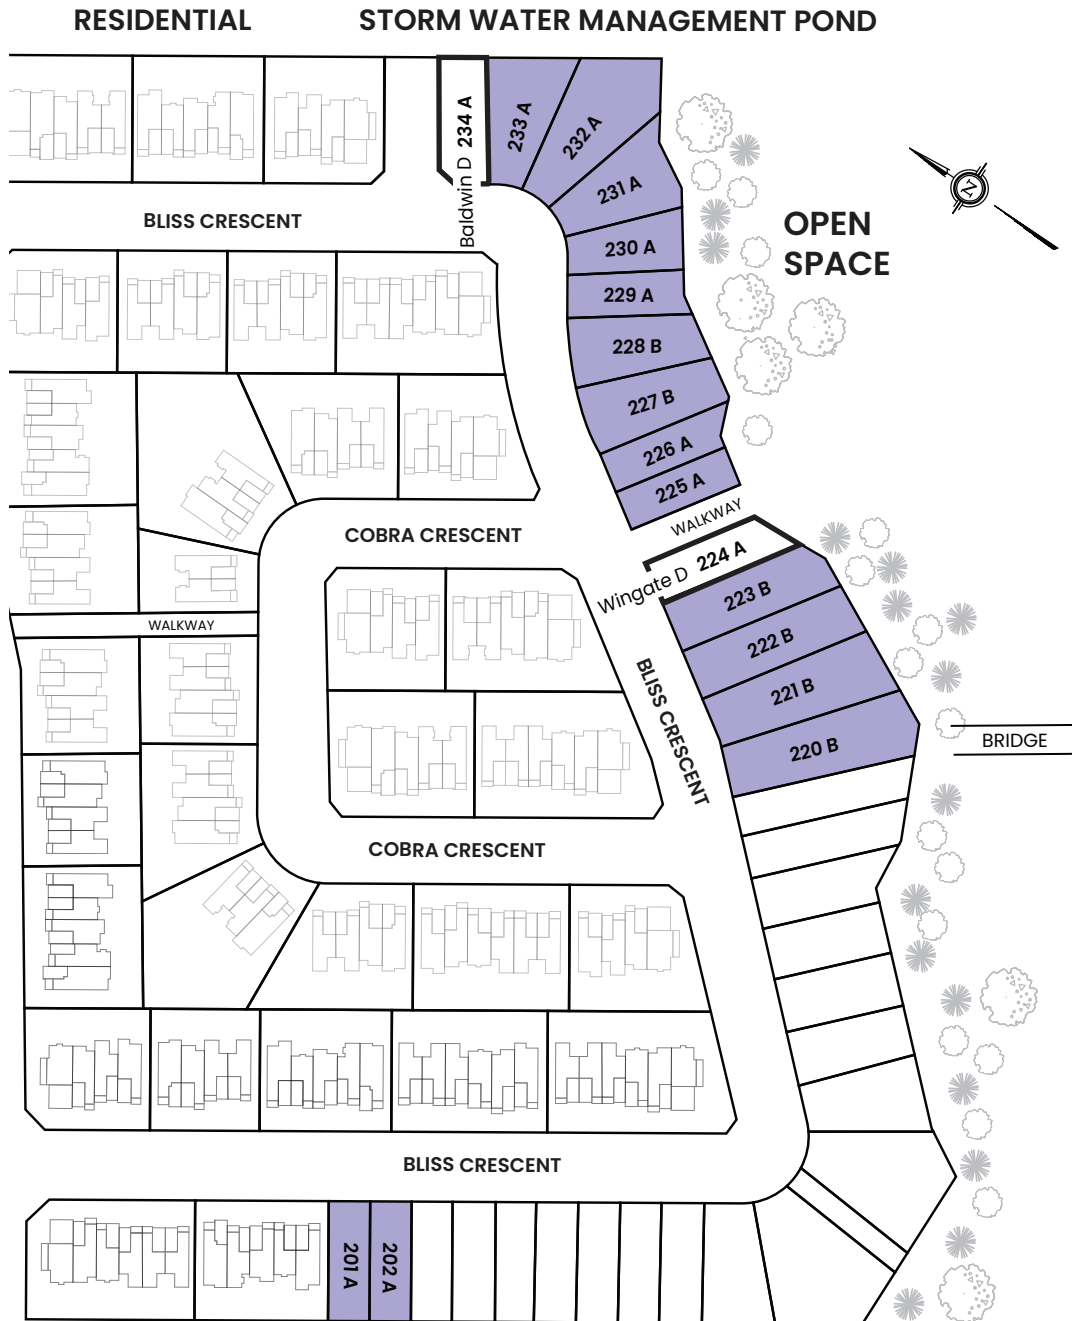

SINGLE FAMILY

EFFECTIVE: June 14, 2023
PRINTED: April 20, 2026

613 435 1183

westwood@richcraft.com

Lot premiums apply on certain lots.
 Subject to change without notice E.&O.E
 Model restrictions apply. See sales rep for details.

LOT SIZES	
A	- 35'
B	- 44'

	SOLD
	RELEASED