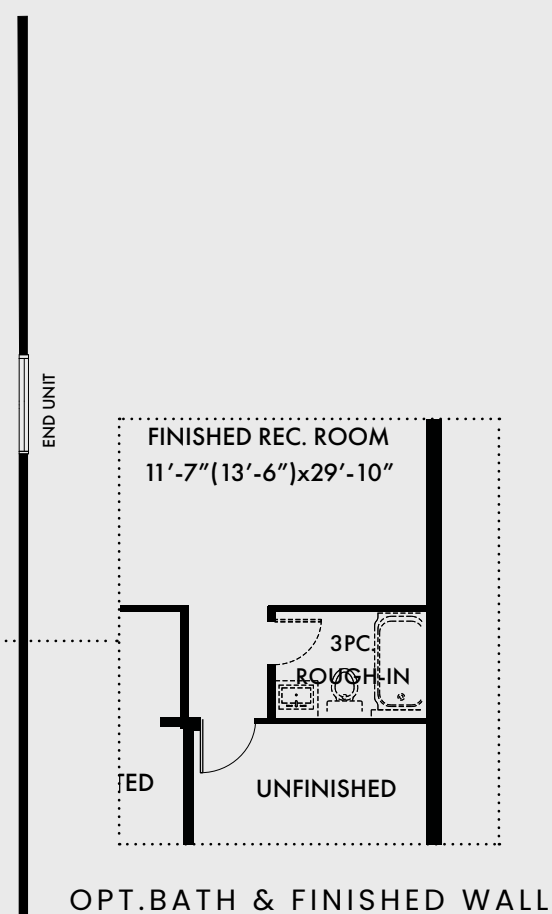

LAGUNA

1635 SQ FT

C ELEVATION

F ELEVATION

BASEMENT

GROUND FLOOR

OPT.ALTERNATIVE KITCHEN