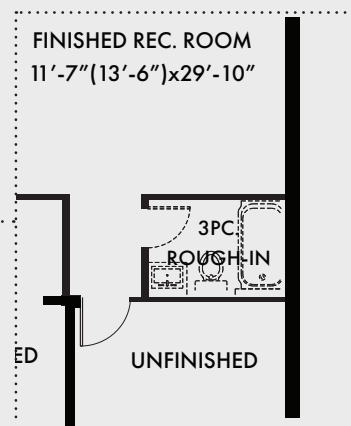

CATALINA

1635 SQ FT

Actual useable floor space may vary from started area E.&O.E Plans. Specifications are subject to change without notice. Apr 20, 2023

BASEMENT

END UNIT
WINDOWS

OPT. BATH & FINISHED WALL

END UNIT
WINDOWS

HIGH
WINDOWS

GROUND FLOOR