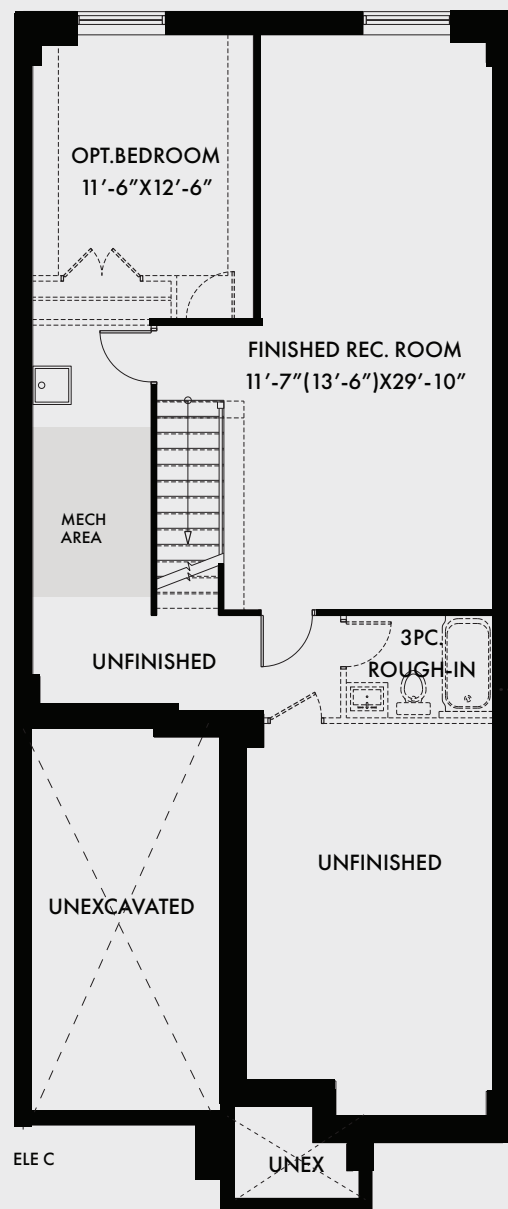

CATALINA

1635 SQ FT

Actual useable floor space may vary from started area E.&O.E Plans. Specifications are subject to change without notice. Apr 20, 2023

BASEMENT

END UNIT
WINDOWS

OPT. BATH & FINISHED WALL

END UNIT
WINDOWS

HIGH
WINDOWS

GROUND FLOOR