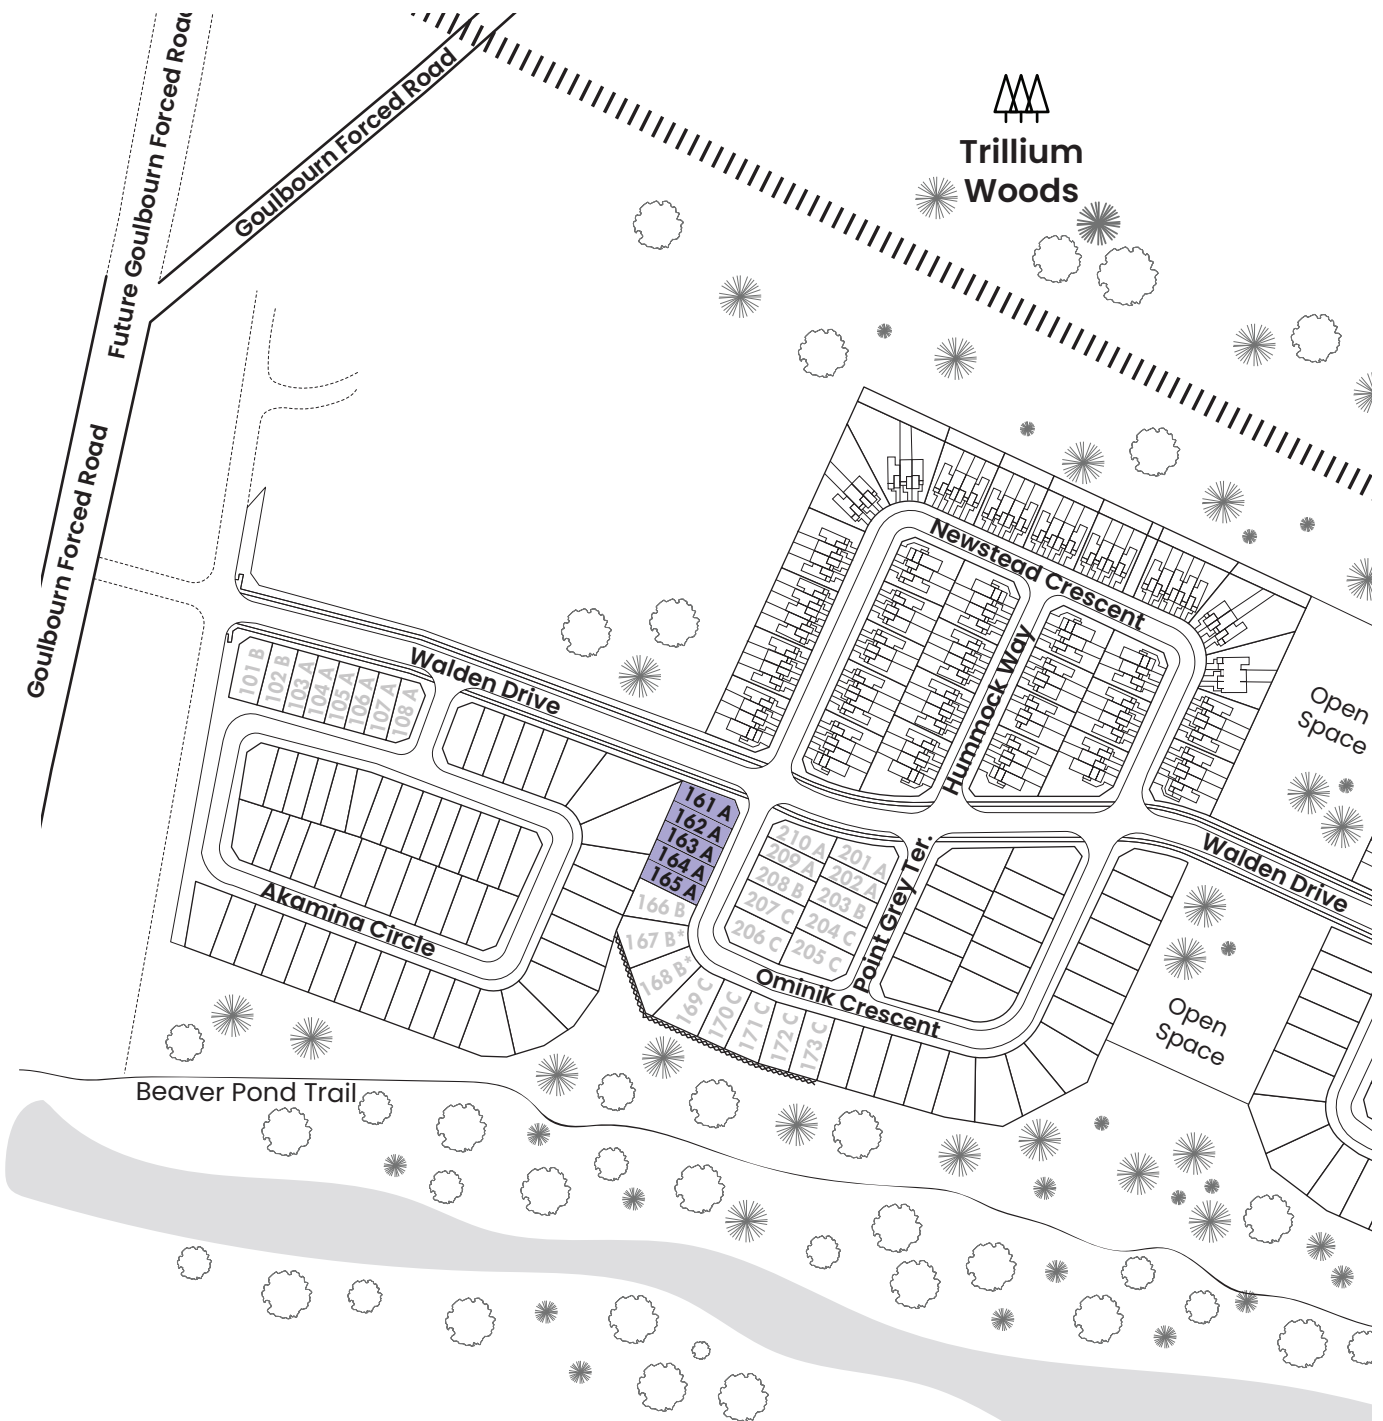

LOT SIZES
E - 31'
A - 35'
B - 44'
C - 50'

LEGEND
* WALKOUT
⊗ CHAINLINK FENCE
— RETAINING WALL
— SIDEWALK

 SOLD
 RELEASED

RICHCRAFT

KANATA LAKES

THE POND SINGLES

EFFECTIVE: February 13, 2024
PRINTED: April 8, 2024

613 435 1183

kanatalakes@richcraft.com

Lot premiums apply on certain lots.

Subject to change without notice E.&O.E

Model restrictions apply. See sales rep for details.

LOT SIZES

- E - 31'
- A - 35'
- B - 44'
- C - 50'

LEGEND

- * WALKOUT
- ∞ CHAINLINK FENCE
- RETAINING WALL
- SIDEWALK

 **SOLD**

 **RELEASED**

RICHCRAFT

KANATA LAKES

MANNING COURT

EFFECTIVE: February 21, 2024
PRINTED: March 22, 2024

613 435 1183

kanatalakes@richcraft.com

Lot premiums apply on certain lots.
Subject to change without notice E.&O.E
Model restrictions apply. See sales rep for details.

LOT SIZES
G - 46'
F - 52'

	SOLD
	RELEASED