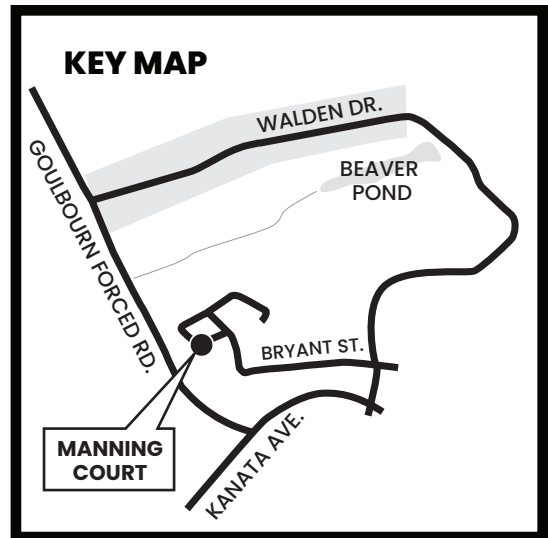

LOT SIZES
E - 31'
A - 35'
B - 44'
C - 50'

LEGEND
* WALKOUT
⊗ CHAINLINK FENCE
— RETAINING WALL
— SIDEWALK

 SOLD
 RELEASED

RICHCRAFT

KANATA LAKES

THE POND SINGLES

EFFECTIVE: February 13, 2024
PRINTED: April 8, 2024

LEGEND

- * WALKOUT
- ∞ CHAINLINK FENCE
- RETAINING WALL
- SIDEWALK

 **SOLD**

 **RELEASED**

RICHCRAFT

KANATA LAKES

MANNING COURT

EFFECTIVE: February 21, 2024
PRINTED: March 22, 2024

RICHCRAFT