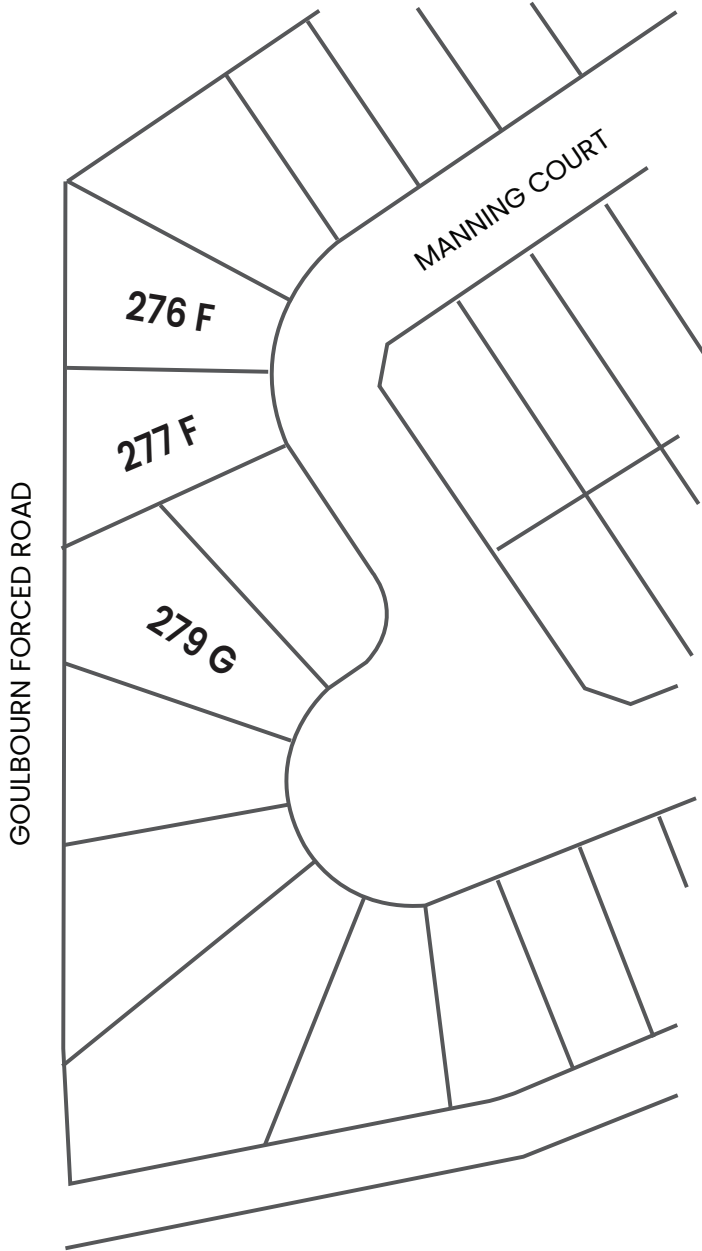

LOT SIZES
E - 31'
A - 35'
B - 44'
C - 50'

LEGEND
* WALKOUT
⊗ CHAINLINK FENCE
— RETAINING WALL
— SIDEWALK

 SOLD
 RELEASED

RICHCRAFT

KANATA LAKES

THE POND SINGLES

EFFECTIVE: February 13, 2024
PRINTED: April 8, 2024

613 435 1183

kanatalakes@richcraft.com

Lot premiums apply on certain lots.

Subject to change without notice E.&O.E

Model restrictions apply. See sales rep for details.

LOT SIZES

- E - 31'
- A - 35'
- B - 44'
- C - 50'

LEGEND

- * WALKOUT
- ∞ CHAINLINK FENCE
- RETAINING WALL
- SIDEWALK

 **SOLD**

 **RELEASED**

RICHCRAFT

KANATA LAKES

MANNING COURT

EFFECTIVE: February 21, 2024
PRINTED: March 22, 2024

613 435 1183

kanatalakes@richcraft.com

Lot premiums apply on certain lots.
Subject to change without notice E.&O.E
Model restrictions apply. See sales rep for details.

LOT SIZES
G - 46'
F - 52'

	SOLD
	RELEASED