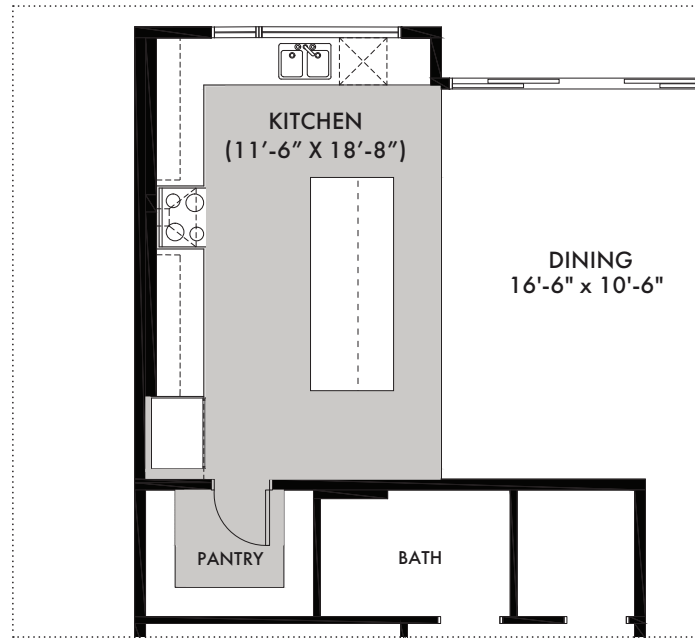

SPOKE

3930/3956 SQ FT

50 FT.
LOT

ELEV F

ELEV F

ELEV C

SPOKE

50 FT. LOT

STANDARD SECOND FLOOR

GROUND FLOOR OPT.
ALTERNATE KITCHEN

ELEVATION F

ELEVATION C

STANDARD GROUND FLOOR

GROUND FLOOR OPT.
MAIN FLOOR SUITE

SECOND FLOOR OPT.
ALTERNATE LAUNDRY

SECOND FLOOR OPT.
WALK-IN CLOSET & LINEN

STANDARD SECOND FLOOR