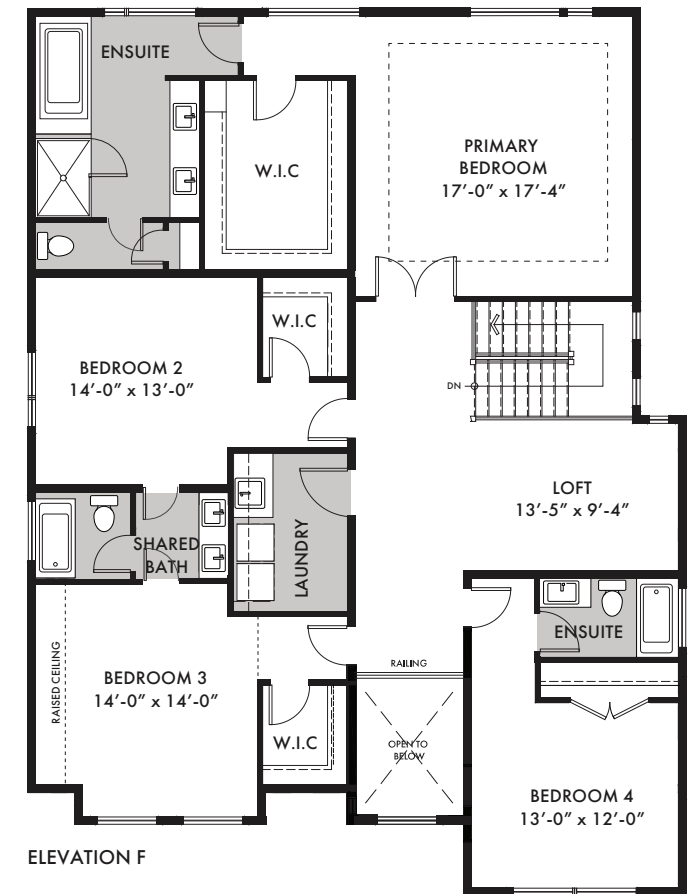

SPOKE

3930/3956 SQ FT

50 FT.
LOT

ELEV F

ELEV F

ELEV C

SPOKE

50 FT. LOT

ELEVATION F

ELEVATION C

STANDARD BASEMENT

ELEVATION F

ELEVATION C

STANDARD GROUND FLOOR

ELEVATION F

ELEVATION C

STANDARD SECOND FLOOR

GROUND FLOOR OPT.
ALTERNATE KITCHEN

ELEVATION F

ELEVATION C

STANDARD GROUND FLOOR

GROUND FLOOR OPT.
MAIN FLOOR SUITE

SECOND FLOOR OPT.
ALTERNATE LAUNDRY

SECOND FLOOR OPT.
WALK-IN CLOSET & LINEN

STANDARD SECOND FLOOR