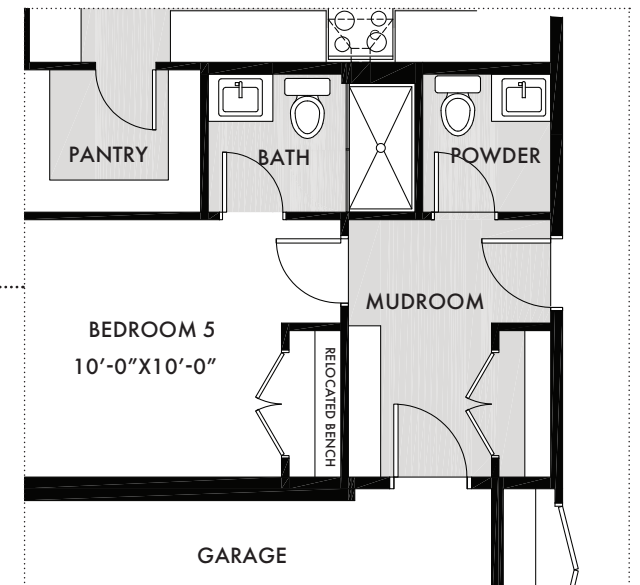

SPOKE

3930/3956 SQ FT

50 FT.
LOT

ELEV F

ELEV F

ELEV C

SPOKE

50 FT. LOT

STANDARD SECOND FLOOR

GROUND FLOOR OPT.
ALTERNATE KITCHEN

ELEVATION F

ELEVATION C

STANDARD GROUND FLOOR

GROUND FLOOR OPT.
MAIN FLOOR SUITE

SECOND FLOOR OPT.
ALTERNATE LAUNDRY

SECOND FLOOR OPT.
WALK-IN CLOSET & LINEN

STANDARD SECOND FLOOR