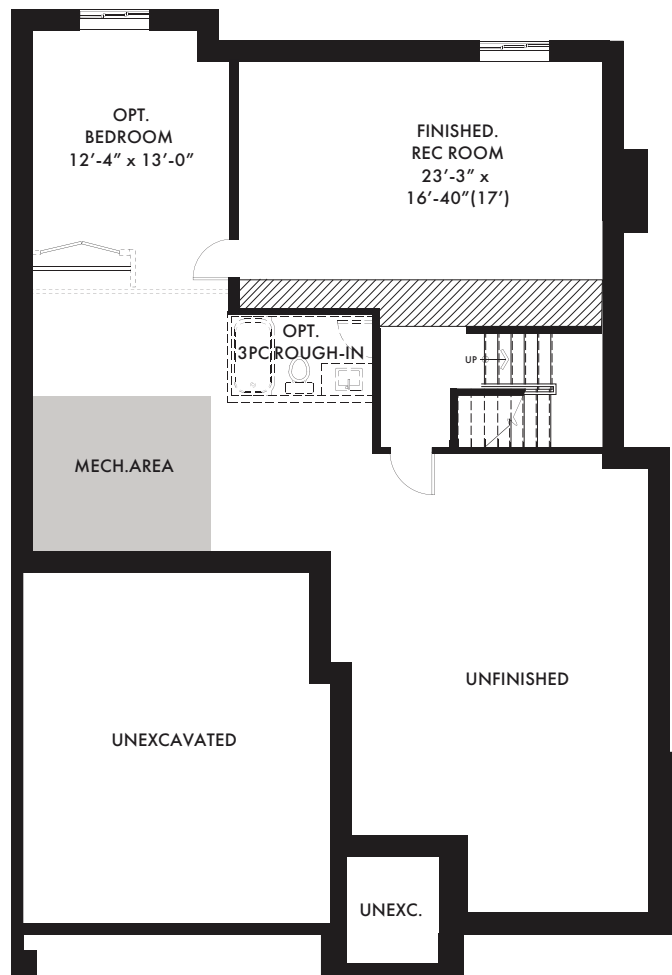

SPOKE

3930/3956 SQ FT

50 FT.
LOT

ELEV F

ELEV F

ELEV C

SPOKE

50 FT. LOT

ELEVATION F

ELEVATION C

STANDARD BASEMENT

ELEVATION F

ELEVATION C

STANDARD GROUND FLOOR

ELEVATION F

ELEVATION C

STANDARD SECOND FLOOR

GROUND FLOOR OPT.
ALTERNATE KITCHEN

ELEVATION F

ELEVATION C

STANDARD GROUND FLOOR

GROUND FLOOR OPT.
MAIN FLOOR SUITE

SECOND FLOOR OPT.
ALTERNATE LAUNDRY

SECOND FLOOR OPT.
WALK-IN CLOSET & LINEN

STANDARD SECOND FLOOR