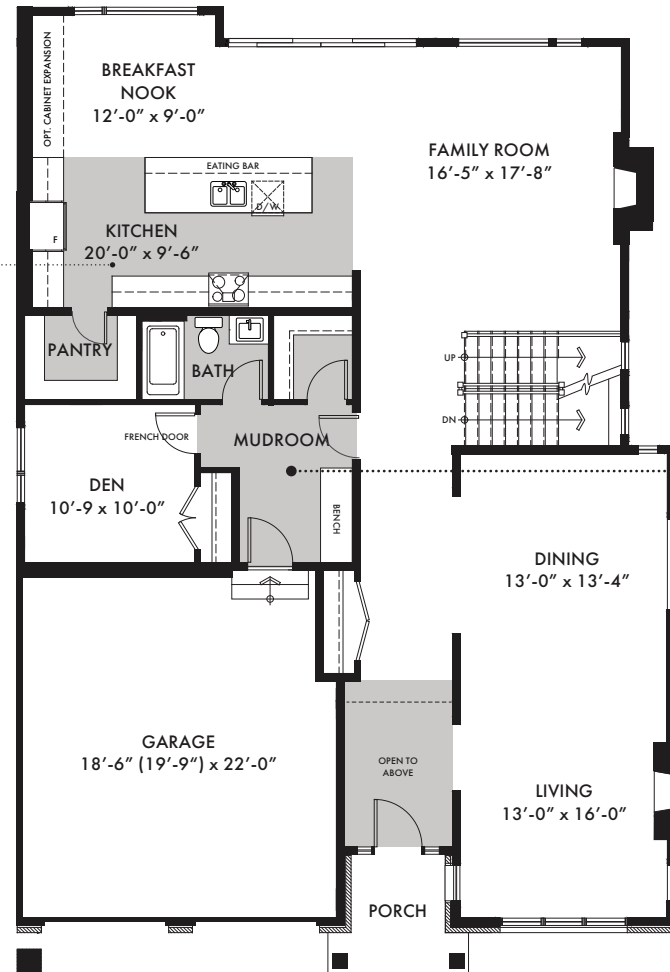

SPOKE

3930/3956 SQ FT

50 FT.
LOT

ELEV F

ELEV F

ELEV C

SPOKE

50 FT. LOT

ELEVATION F

ELEVATION C

STANDARD BASEMENT

ELEVATION F

ELEVATION C

STANDARD GROUND FLOOR

ELEVATION F

ELEVATION C

STANDARD SECOND FLOOR

GROUND FLOOR OPT.
ALTERNATE KITCHEN

ELEVATION F

ELEVATION C

STANDARD GROUND FLOOR

GROUND FLOOR OPT.
MAIN FLOOR SUITE

SECOND FLOOR OPT.
ALTERNATE LAUNDRY

SECOND FLOOR OPT.
WALK-IN CLOSET & LINEN

STANDARD SECOND FLOOR