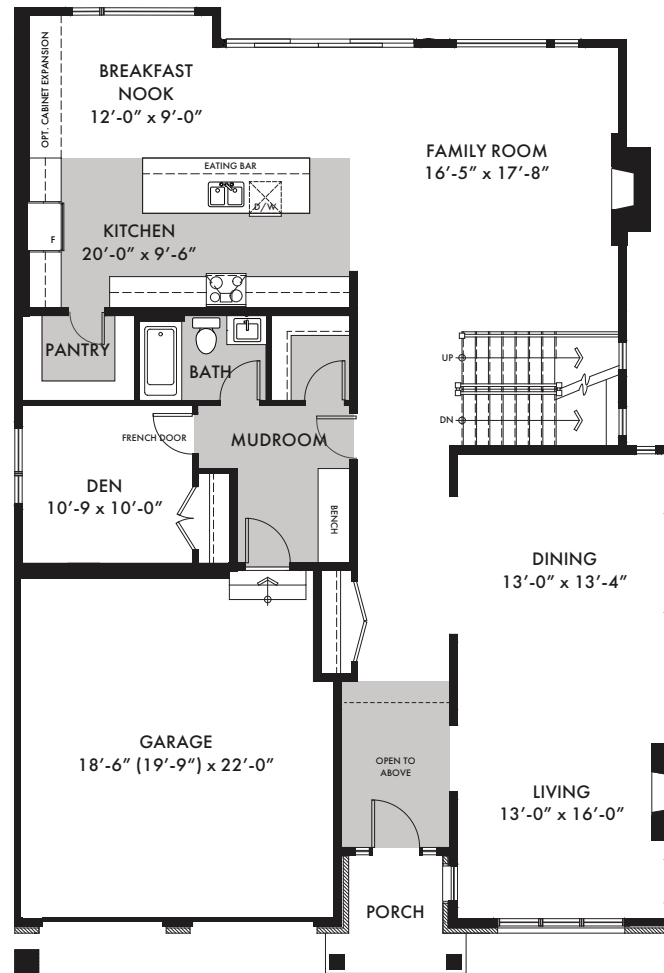

ELEVATION F