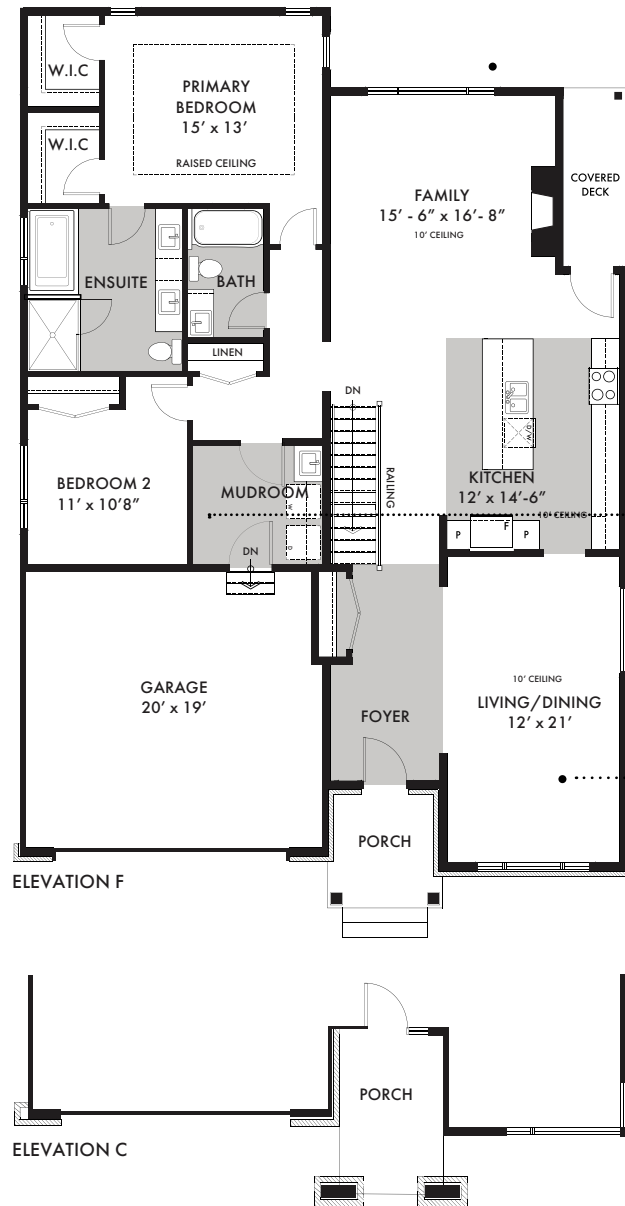

BIRCHSTONE

1880 SQ FT

ELEV F

ELEV C

BIRCHSTONE

50 FT. LOT

BASEMENT

STANDARD GROUND FLOOR

BIRCHSTONE

50 FT. LOT

STANDARD GROUND FLOOR

GROUND FLOOR OPT. BENCH

GROUND FLOOR OPT. LIVING AND DINING

OPTIONAL 3 BEDROOM