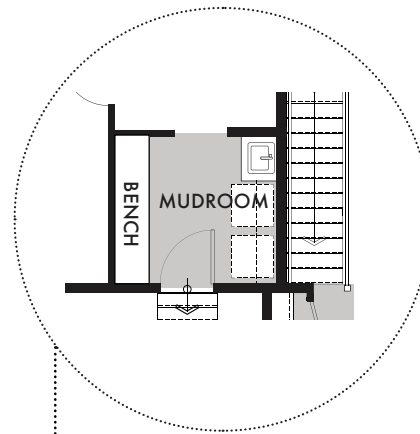

BIRCHSTONE

1880 SQ FT

ELEV F

ELEV C

BIRCHSTONE

50 FT. LOT

BASEMENT

STANDARD GROUND FLOOR

BIRCHSTONE

50 FT. LOT

STANDARD GROUND FLOOR

GROUND FLOOR OPT. BENCH

GROUND FLOOR OPT. LIVING AND DINING

OPTIONAL 3 BEDROOM