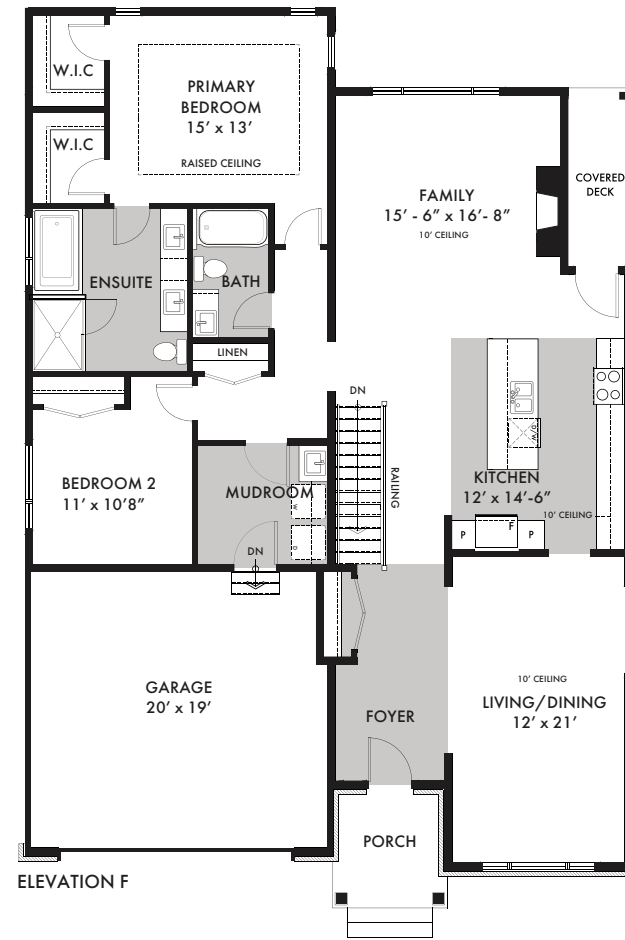

BIRCHSTONE

1880 SQ FT

ELEV F

ELEV C

BIRCHSTONE

50 FT. LOT

BASEMENT

STANDARD GROUND FLOOR

BIRCHSTONE

50 FT. LOT

STANDARD GROUND FLOOR

GROUND FLOOR OPT. BENCH

GROUND FLOOR OPT. LIVING AND DINING

OPTIONAL 3 BEDROOM