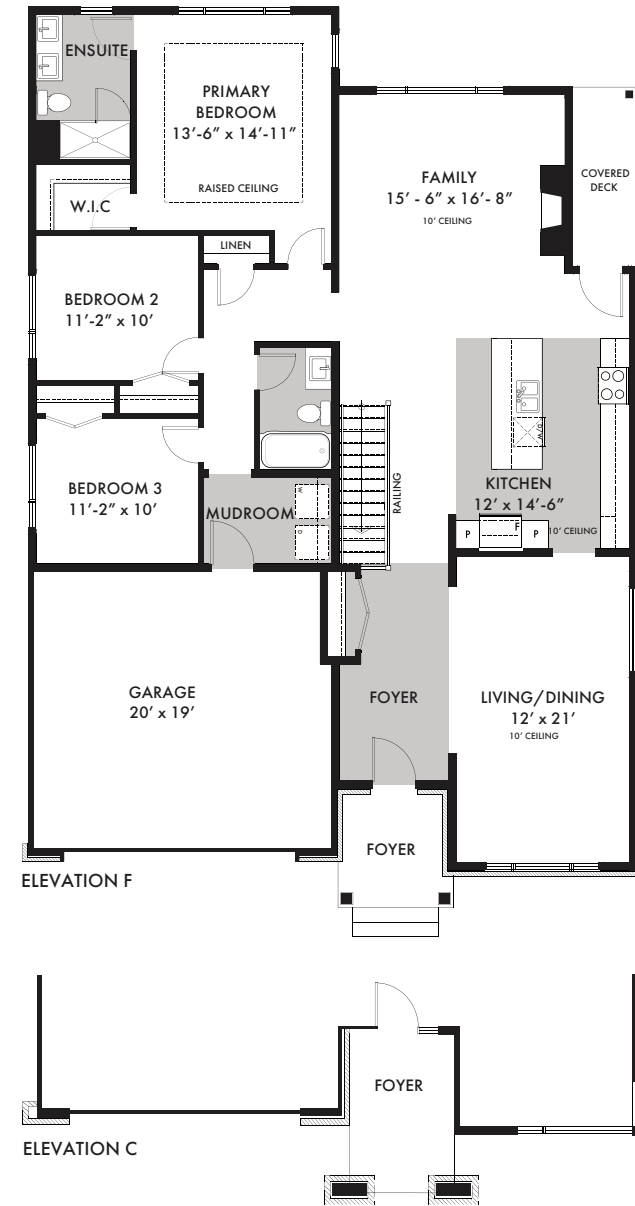

BIRCHSTONE

1880 SQ FT

ELEV F

ELEV C

BIRCHSTONE

50 FT. LOT

BASEMENT

STANDARD GROUND FLOOR

BIRCHSTONE

50 FT. LOT

STANDARD GROUND FLOOR

GROUND FLOOR OPT. BENCH

GROUND FLOOR OPT. LIVING AND DINING

OPTIONAL 3 BEDROOM