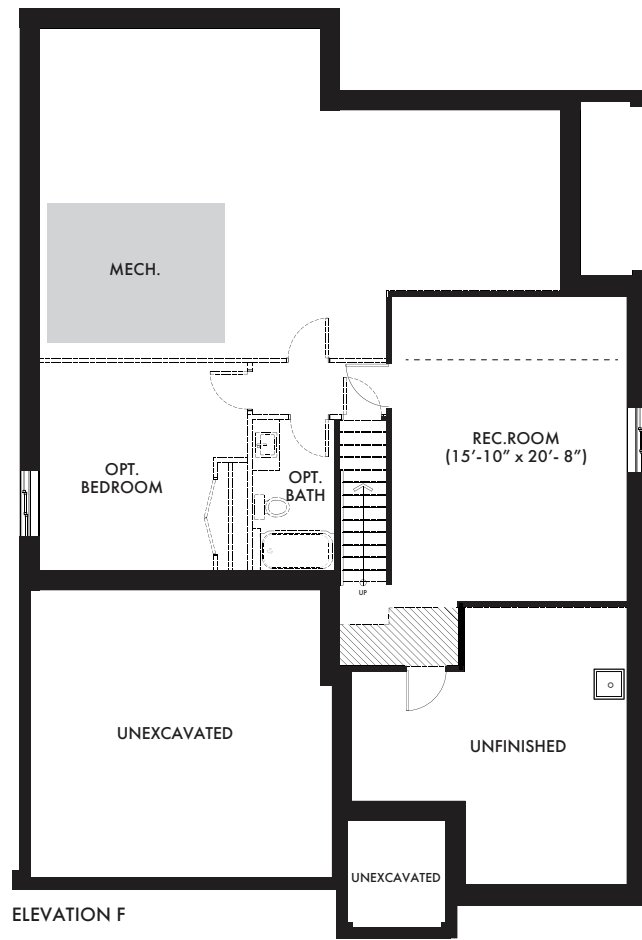

BIRCHSTONE

1880 SQ FT

ELEV F

ELEV C

BIRCHSTONE

50 FT. LOT

BASEMENT

STANDARD GROUND FLOOR

BIRCHSTONE

50 FT. LOT

STANDARD GROUND FLOOR

GROUND FLOOR OPT. BENCH

GROUND FLOOR OPT. LIVING AND DINING

OPTIONAL 3 BEDROOM