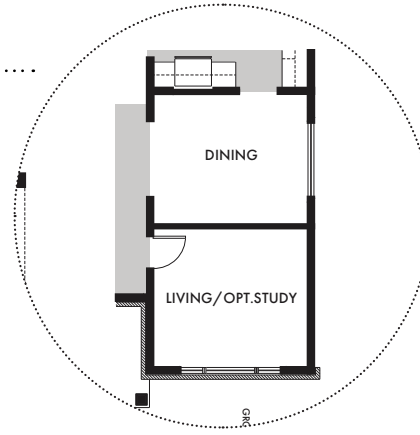

BIRCHSTONE

1880 SQ FT

ELEV F

ELEV C

BIRCHSTONE

50 FT. LOT

BASEMENT

STANDARD GROUND FLOOR

BIRCHSTONE

50 FT. LOT

STANDARD GROUND FLOOR

GROUND FLOOR OPT. BENCH

GROUND FLOOR OPT. LIVING AND DINING

OPTIONAL 3 BEDROOM