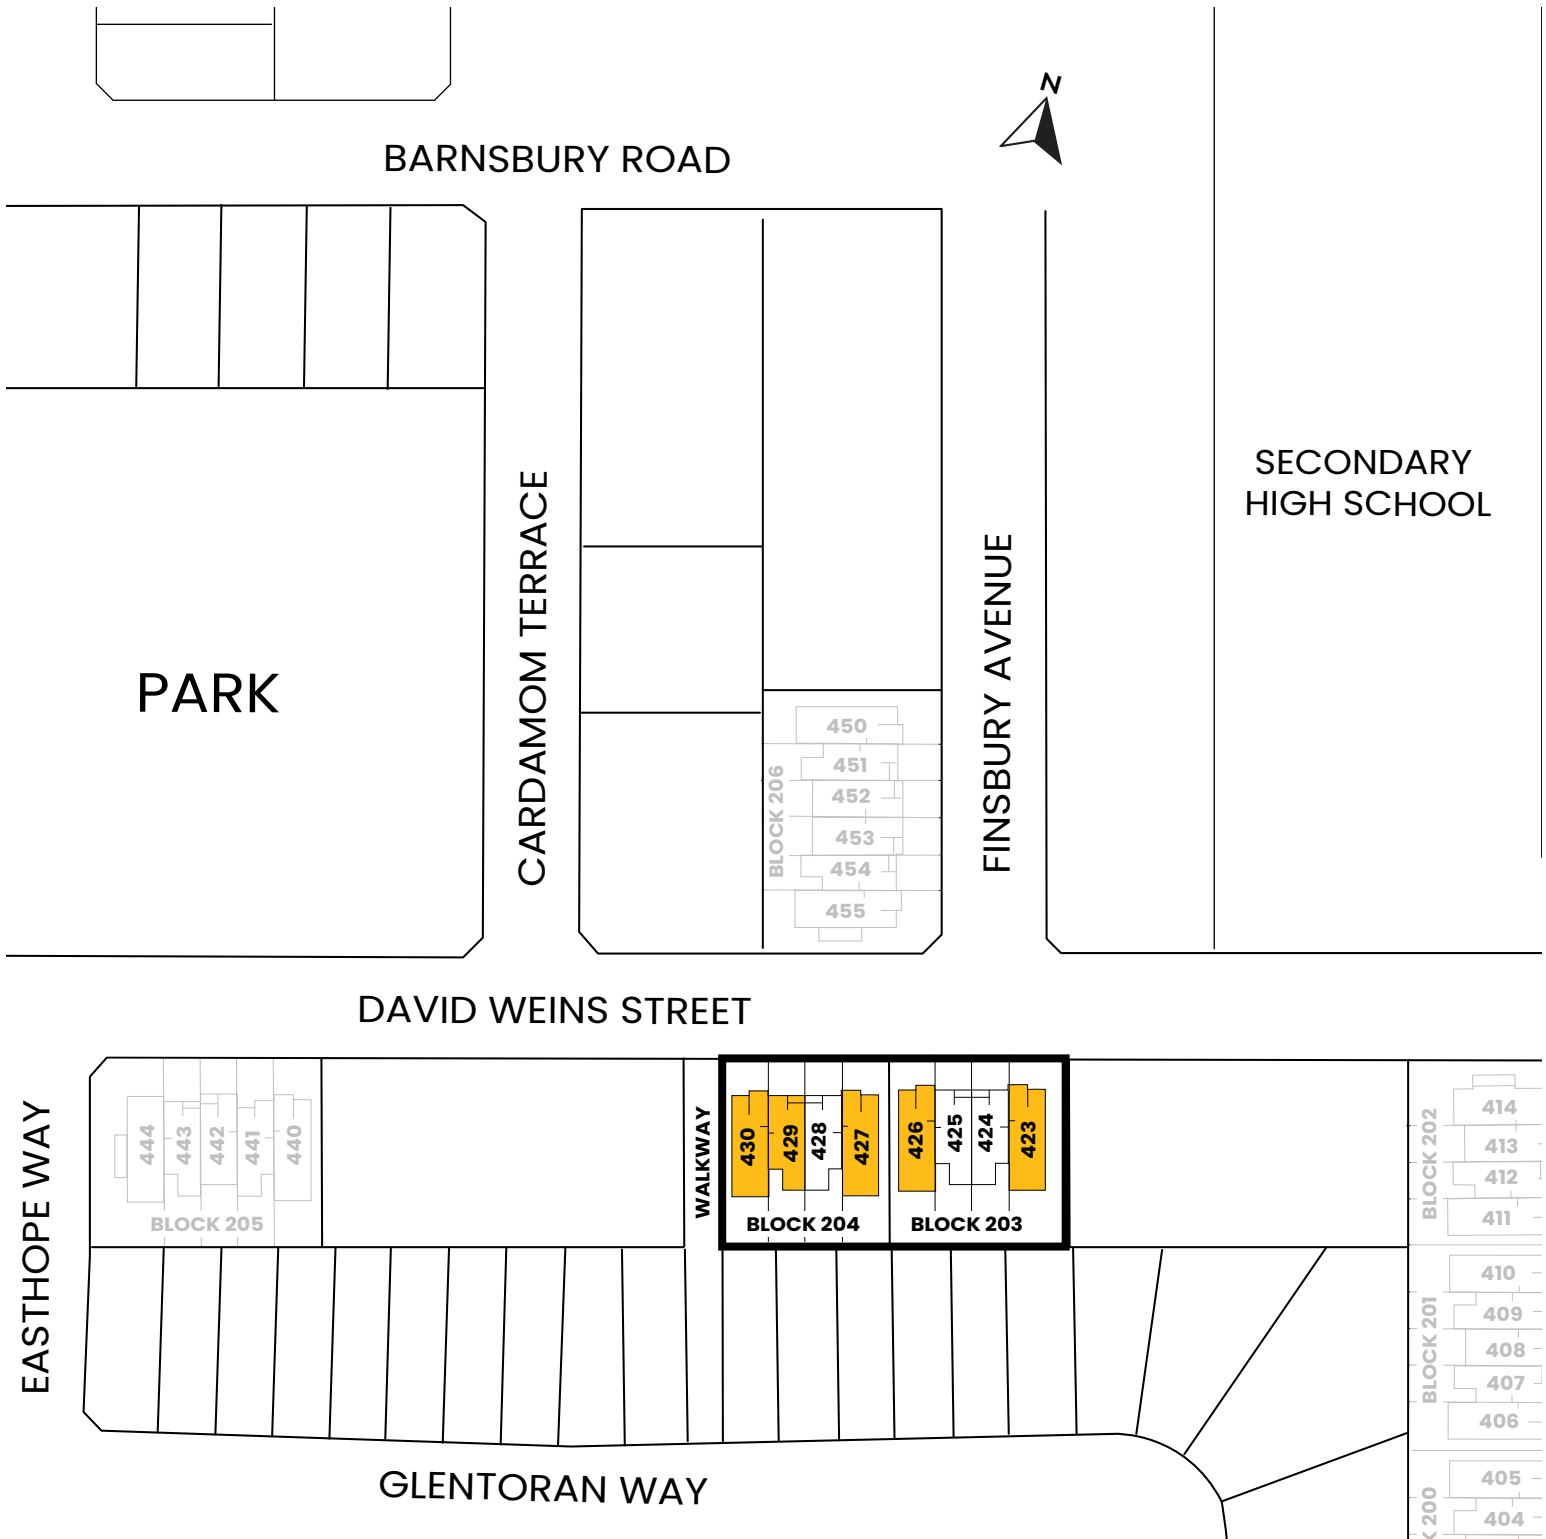

WESTWOOD

PHASE 3 - TOWNHOMES

EFFECTIVE: February 29, 2024
PRINTED: March 25, 2024

613.435.1183

westwood@richcraft.com

Lot premiums apply on certain lots.
 Subject to change without notice E.&O.E
 Model restrictions apply. See sales rep for details.

 **SOLD**

 **RELEASED**

RICHCRAFT