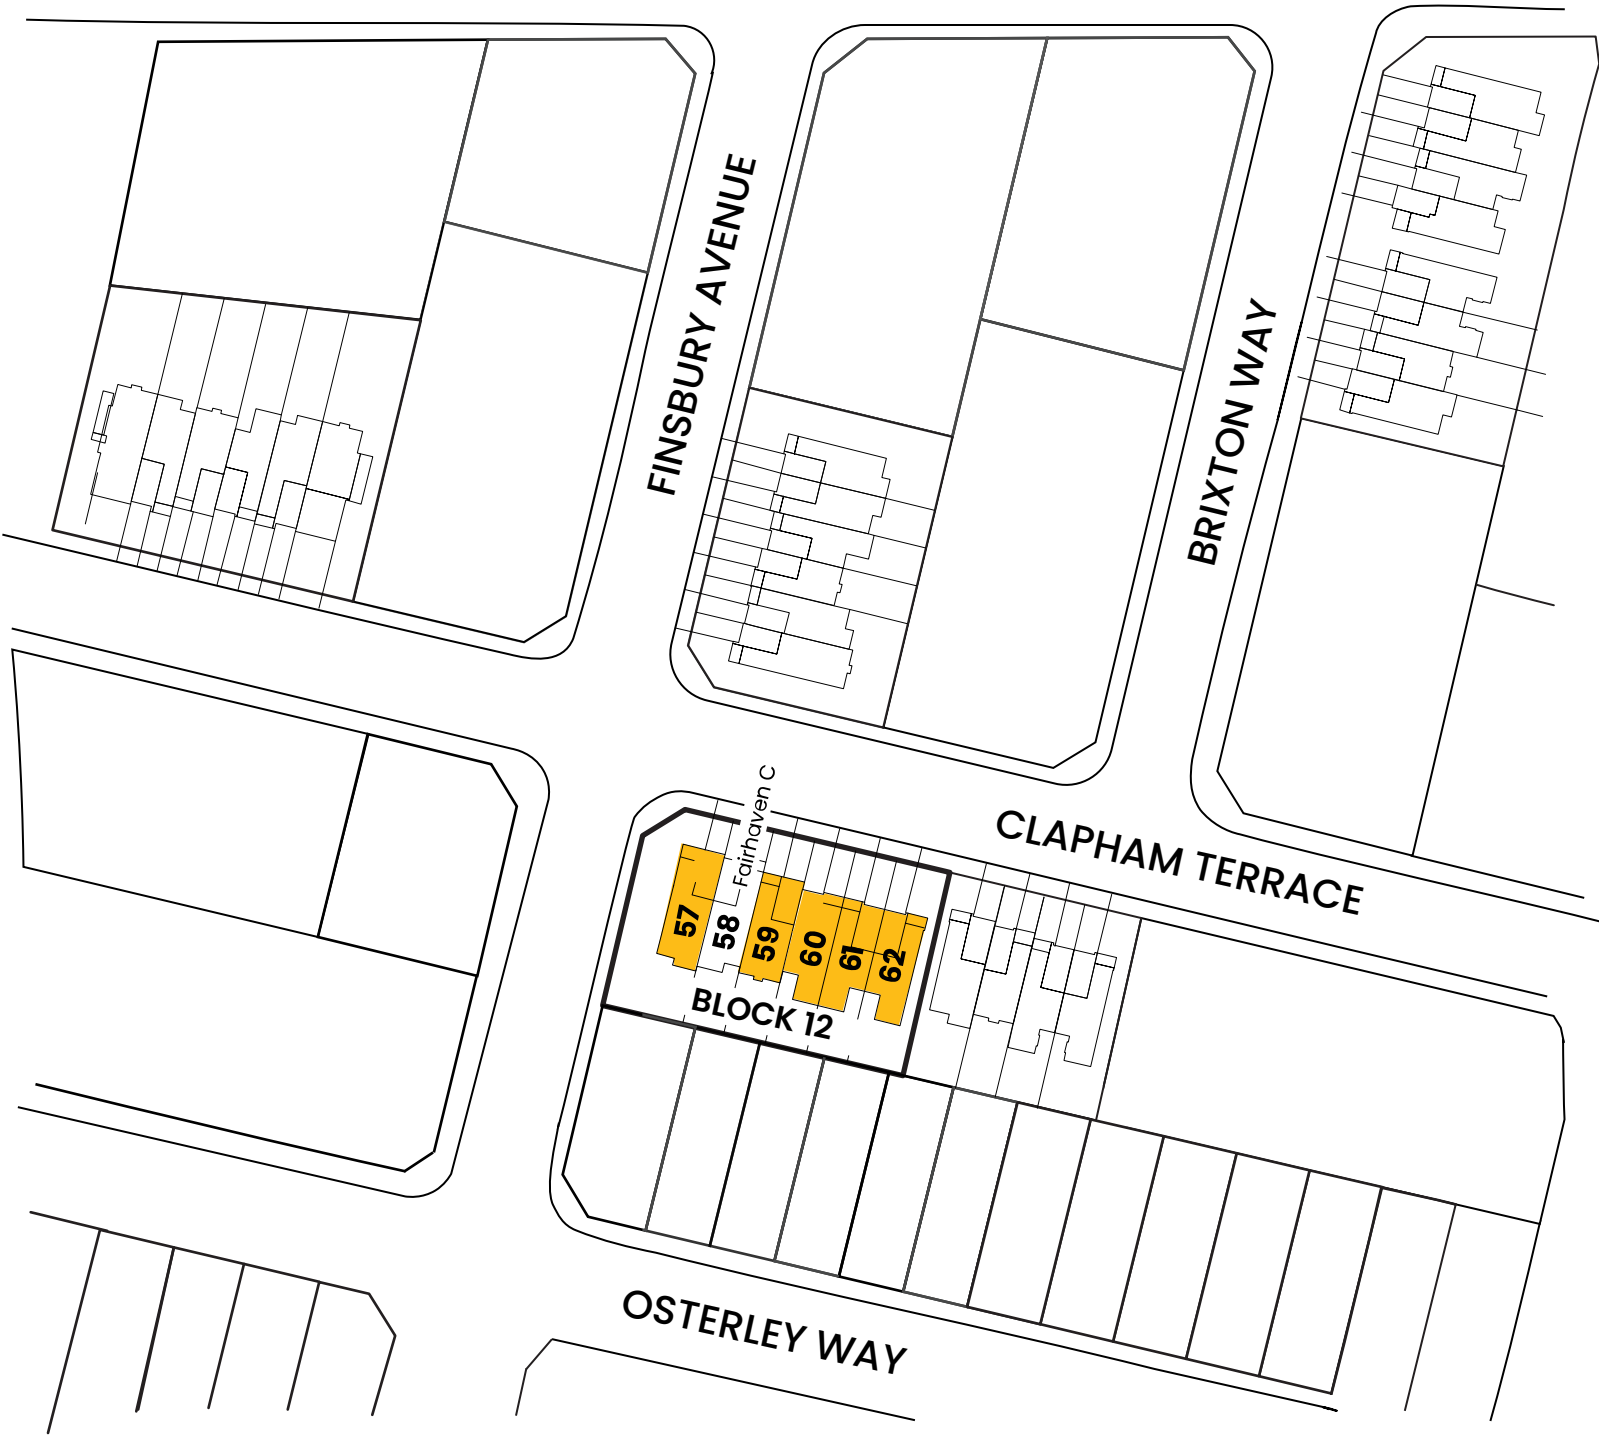

Lot premiums apply on certain lots.
 Subject to change without notice E.&O.E
 Model restrictions apply. See sales rep for details.

-  **FUTURE MODEL**
-  **SOLD**
-  **RELEASED**

WESTWOOD

PHASE 1 - TOWNHOMES

EFFECTIVE: June 19, 2025

PRINTED: April 14, 2026

613.435.1183

westwood@richcraft.com

Lot premiums apply on certain lots.

Subject to change without notice E.&O.E

Model restrictions apply. See sales rep for details.