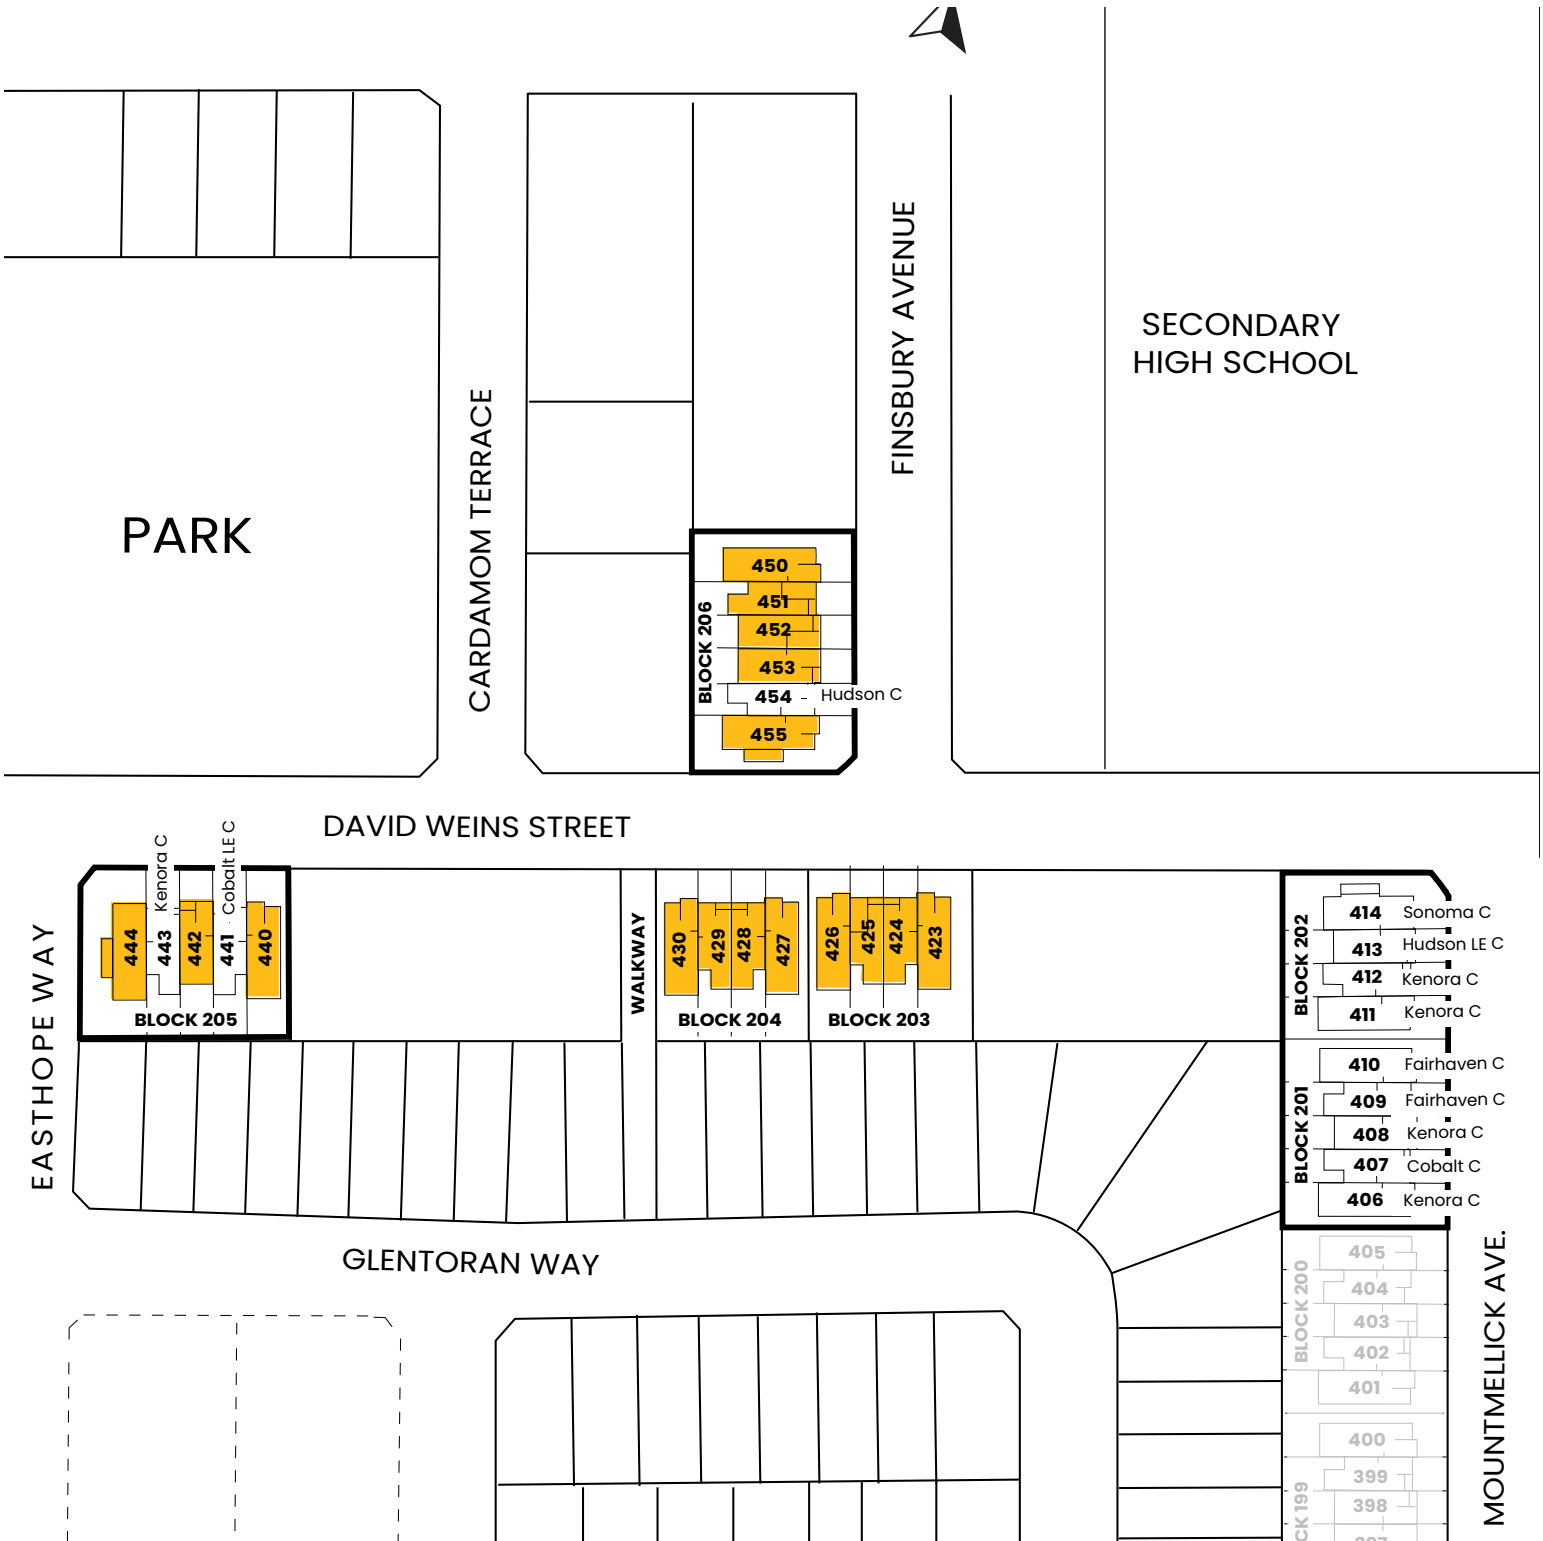

WESTWOOD

PHASE 3 - TOWNHOMES

EFFECTIVE: February 29, 2024
PRINTED: June 16, 2026

613.435.1183

westwood@richcraft.com

Lot premiums apply on certain lots.
 Subject to change without notice E.&O.E
 Model restrictions apply. See sales rep for details.

Lot premiums apply on certain lots.
 Subject to change without notice E.&O.E
 Model restrictions apply. See sales rep for details.

-  **FUTURE MODEL**
-  **SOLD**
-  **RELEASED**

WESTWOOD

PHASE 1 - TOWNHOMES

EFFECTIVE: June 19, 2025

PRINTED: April 14, 2026

613.435.1183

westwood@richcraft.com

Lot premiums apply on certain lots.

Subject to change without notice E.&O.E

Model restrictions apply. See sales rep for details.