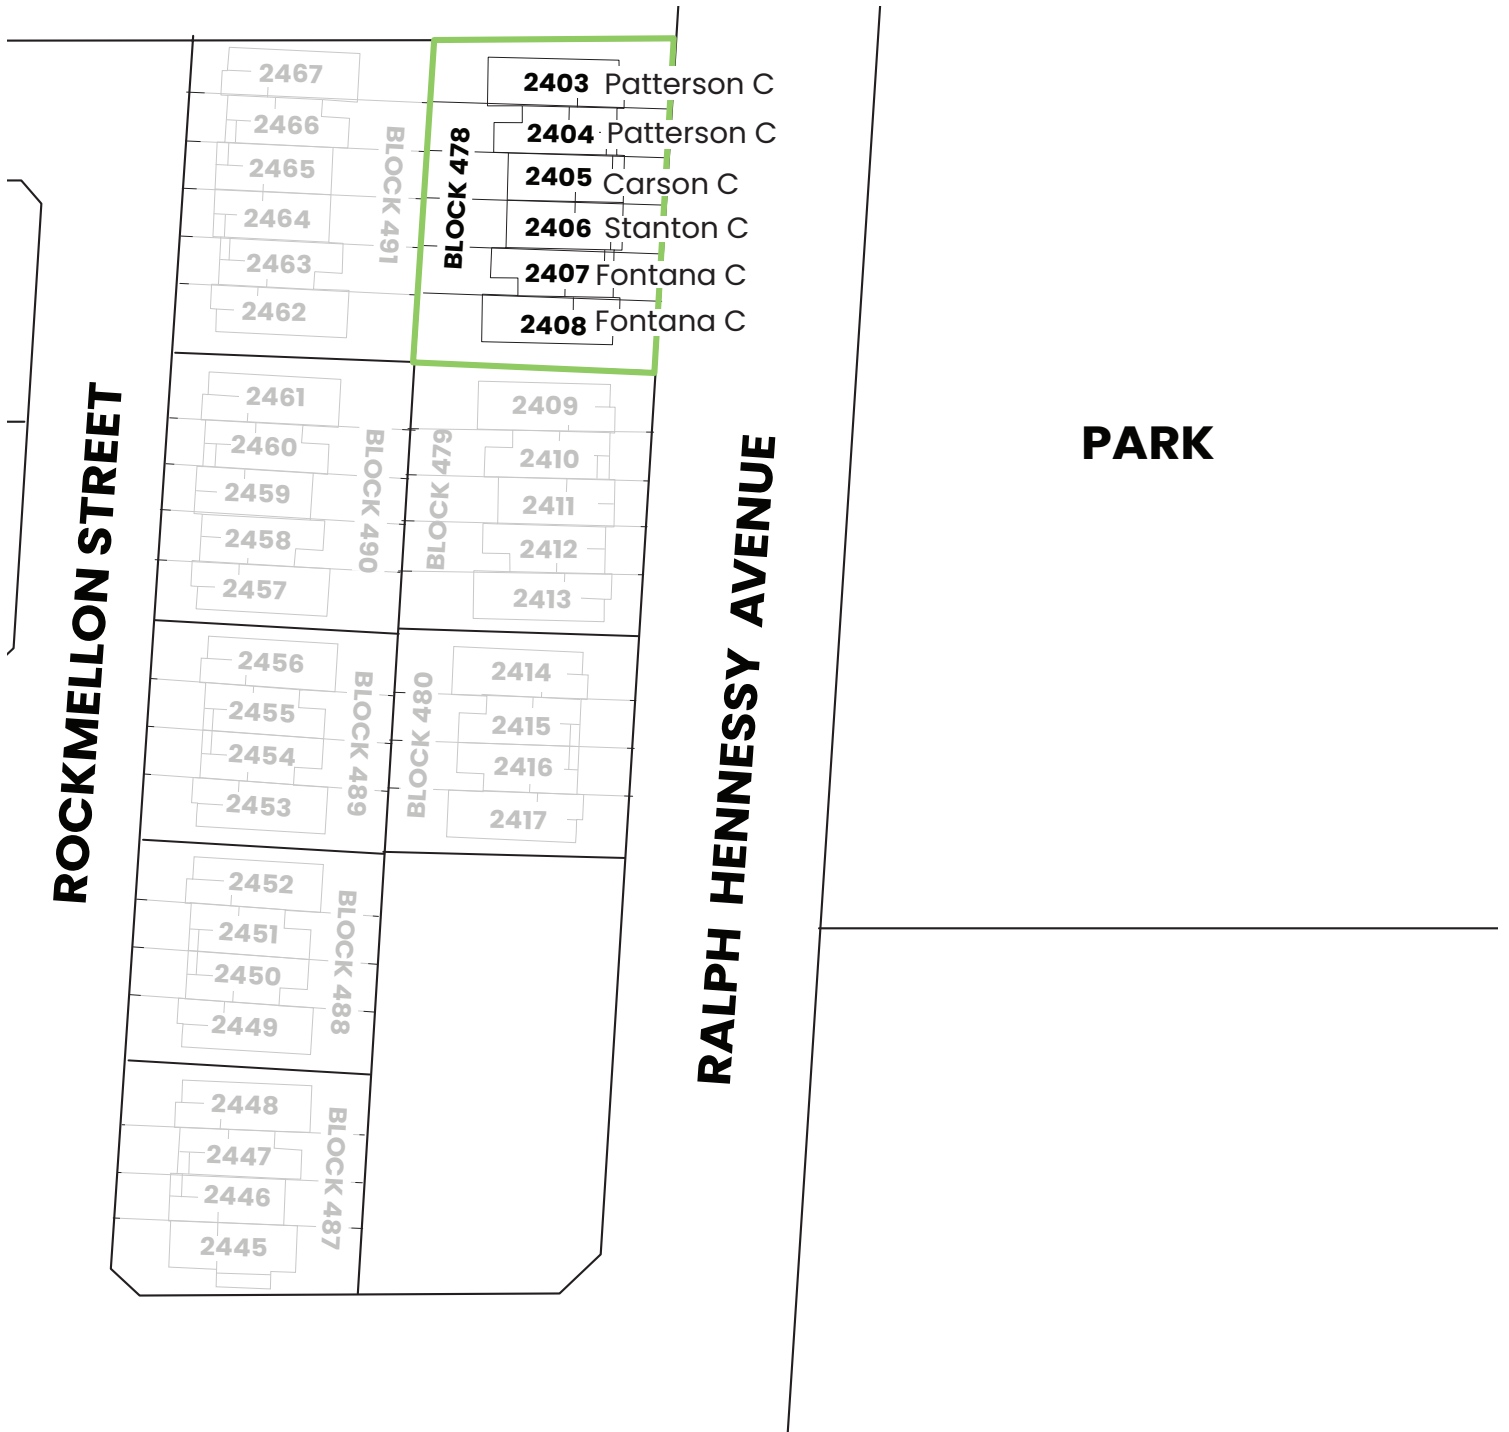

RIVERSIDE SOUTH

PHASE 17.2 TOWNHOMES

EFFECTIVE: June 9, 2026

PRINTED: June 9, 2026

613 425 0377

riverside@richcraft.com

Lot premiums apply on certain lots.

Subject to change without notice E.&O.E

Model restrictions apply. See sales rep for details.

SOLD

RELEASED

RELEASED THRIVE TOWNS