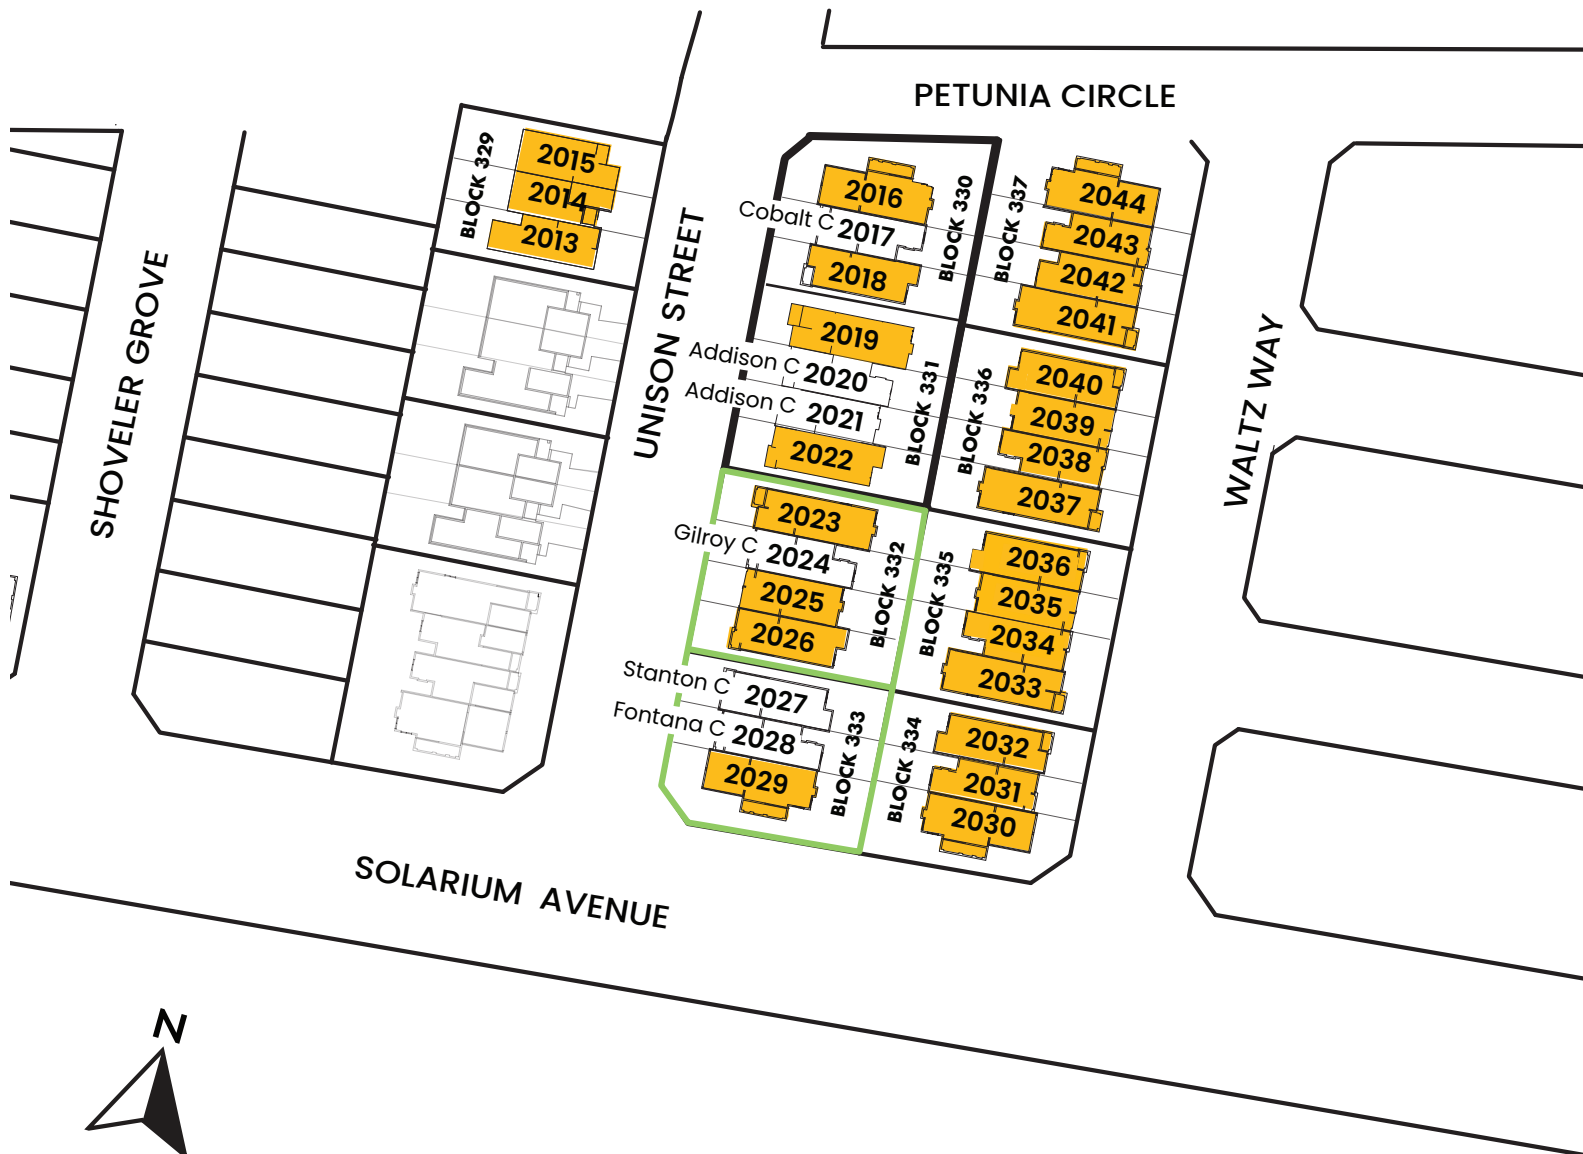

RIVERSIDE SOUTH

PHASE 15-3 TOWNHOMES

EFFECTIVE: December 30, 2024

PRINTED: May 25, 2026

613 425 0377

riverside@richcraft.com

Lot premiums apply on certain lots.

Subject to change without notice E.&O.E

Model restrictions apply. See sales rep for details.

SOLD

RELEASED

RELEASED THRIVE TOWNS

RICHCRAFT

RIVERSIDE SOUTH

PHASE 15-4 TOWNHOMES

**FUTURE
SCHOOL**

- RELEASED THRIVE TOWNS**
- SOLD**
- RELEASED**

RIVERSIDE SOUTH

PHASE 17 TOWNHOMES

EFFECTIVE: February 6, 2024
 PRINTED: June 15, 2026

613 425 0377

riverside@richcraft.com

Lot premiums apply on certain lots.
 Subject to change without notice E.&O.E
 Model restrictions apply. See sales rep for details.

-  BACK SPLIT LOT
-  SOLD
-  RELEASED

RIVERSIDE SOUTH

PHASE 17.2 TOWNHOMES

EFFECTIVE: June 8, 2026

PRINTED: June 8, 2026

613 425 0377

riverside@richcraft.com

Lot premiums apply on certain lots.