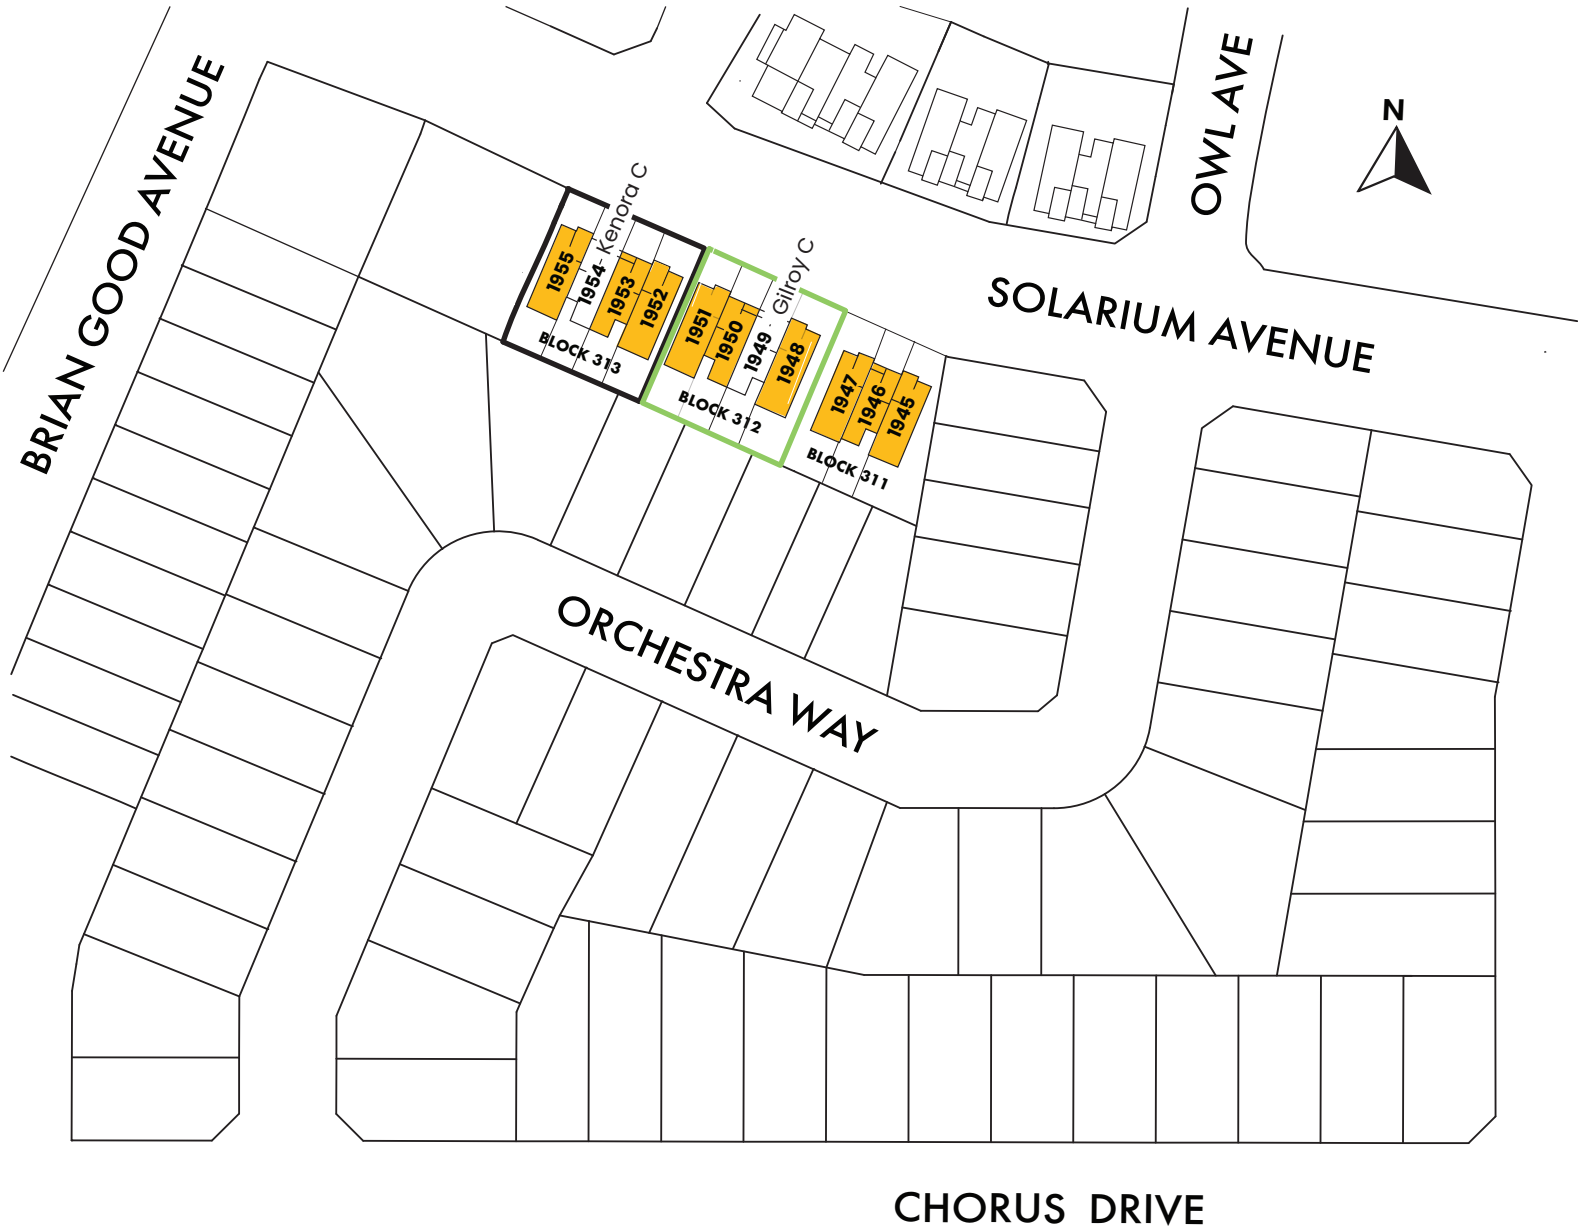

RIVERSIDE SOUTH

PHASE 15-3 TOWNHOMES

EFFECTIVE: December 30, 2024

PRINTED: May 25, 2026

613 425 0377

riverside@richcraft.com

Lot premiums apply on certain lots.

Subject to change without notice E.&O.E

Model restrictions apply. See sales rep for details.

SOLD

RELEASED

RELEASED THRIVE TOWNS

RICHCRAFT

RIVERSIDE SOUTH

PHASE 15-4 TOWNHOMES

**FUTURE
SCHOOL**

-  BACK SPLIT LOT
-  SOLD
-  RELEASED

RIVERSIDE SOUTH

PHASE 17.2 TOWNHOMES

EFFECTIVE: June 8, 2026

PRINTED: June 8, 2026

613 425 0377

riverside@richcraft.com

Lot premiums apply on certain lots.

Subject to change without notice E.&O.E

Model restrictions apply. See sales rep for details.

SOLD

RELEASED

RELEASED THRIVE TOWNS

RIVERSIDE SOUTH

PHASE 17.2 TOWNHOMES

EFFECTIVE: June 9, 2026