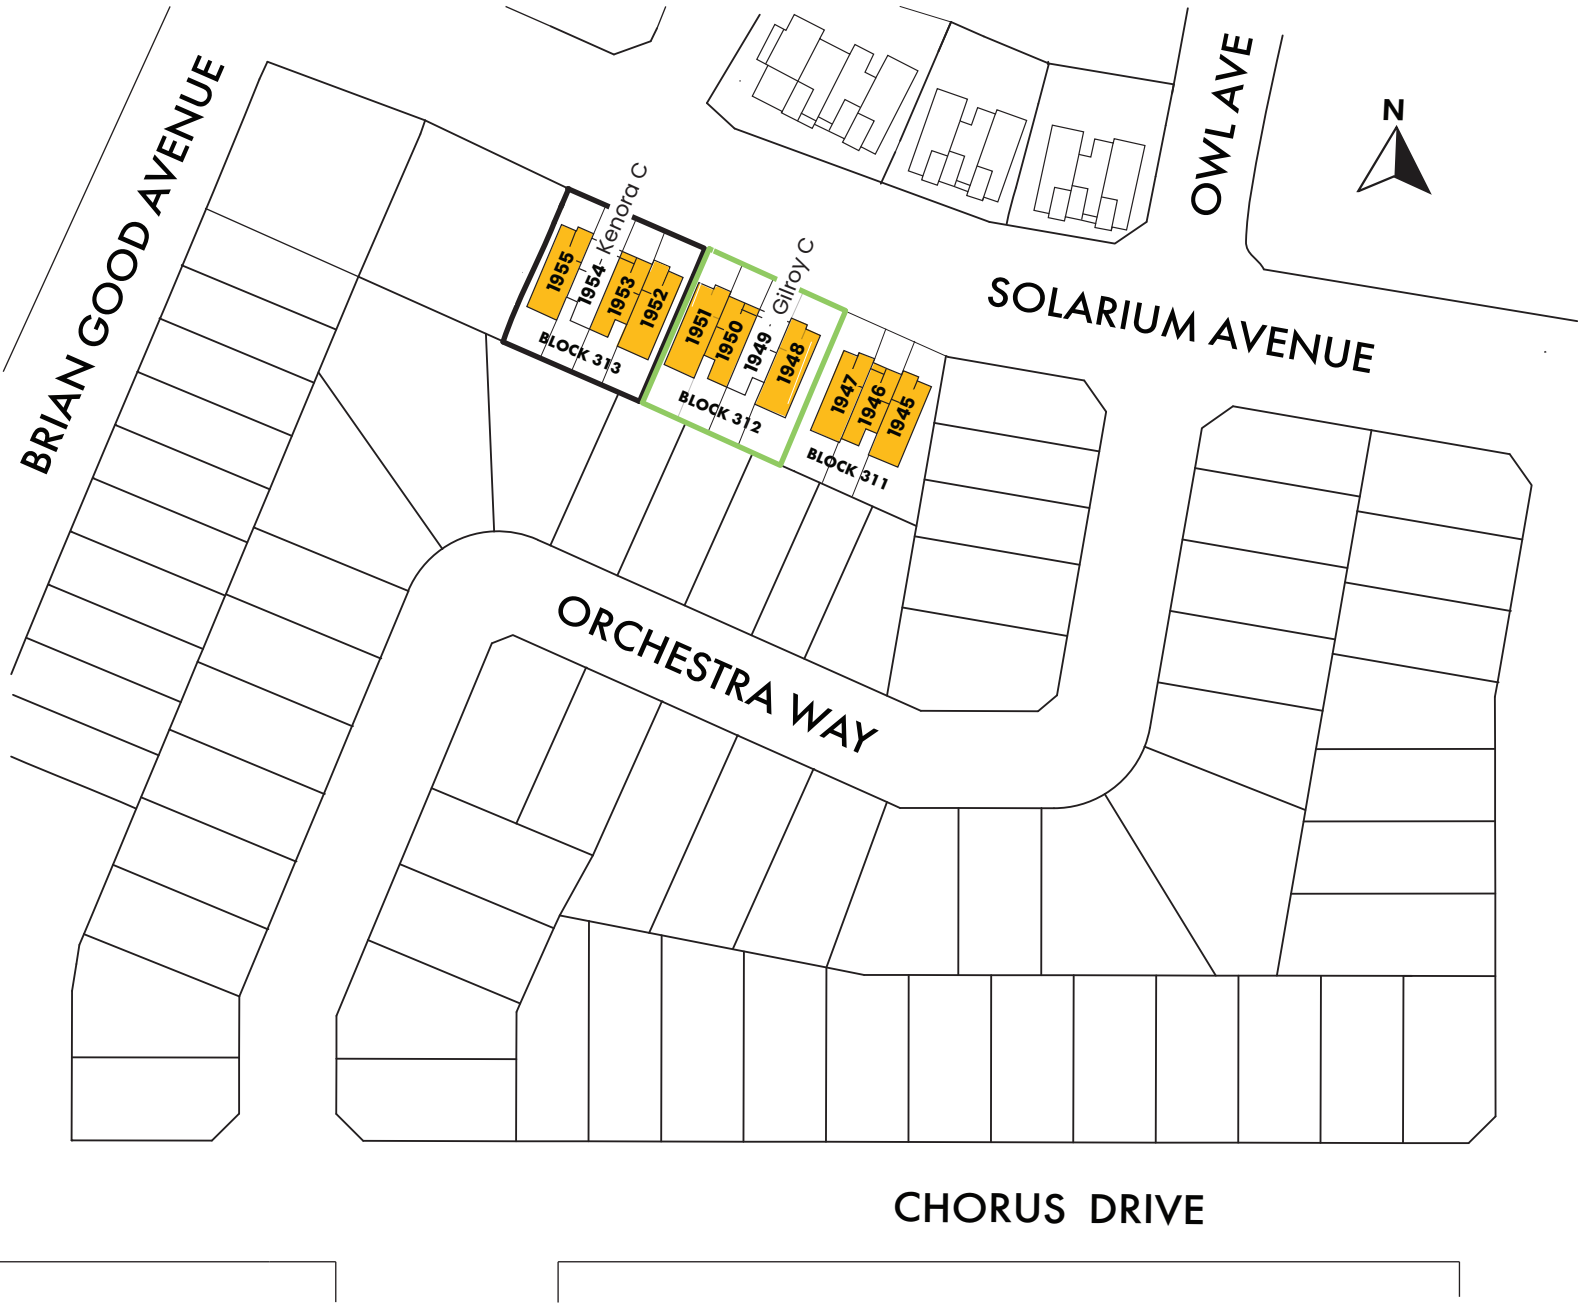

RIVERSIDE SOUTH

PHASE 15-3 TOWNHOMES

EFFECTIVE: December 30, 2024

PRINTED: May 25, 2026

613 425 0377

riverside@richcraft.com

Lot premiums apply on certain lots.

Subject to change without notice E.&O.E

Model restrictions apply. See sales rep for details.

SOLD

RELEASED

RELEASED THRIVE TOWNS

RICHCRAFT

RIVERSIDE SOUTH

PHASE 15-4 TOWNHOMES

**FUTURE
SCHOOL**

-  **RELEASED THRIVE TOWNS**
-  **SOLD**
-  **RELEASED**

RIVERSIDE SOUTH

PHASE 17 TOWNHOMES

EFFECTIVE: February 6, 2024

PRINTED: May 28, 2026

613 425 0377

riverside@richcraft.com

Lot premiums apply on certain lots.

Subject to change without notice E.&O.E

Model restrictions apply. See sales rep for details.

BACK SPLIT LOT

SOLD

RELEASED

RICHCRAFT