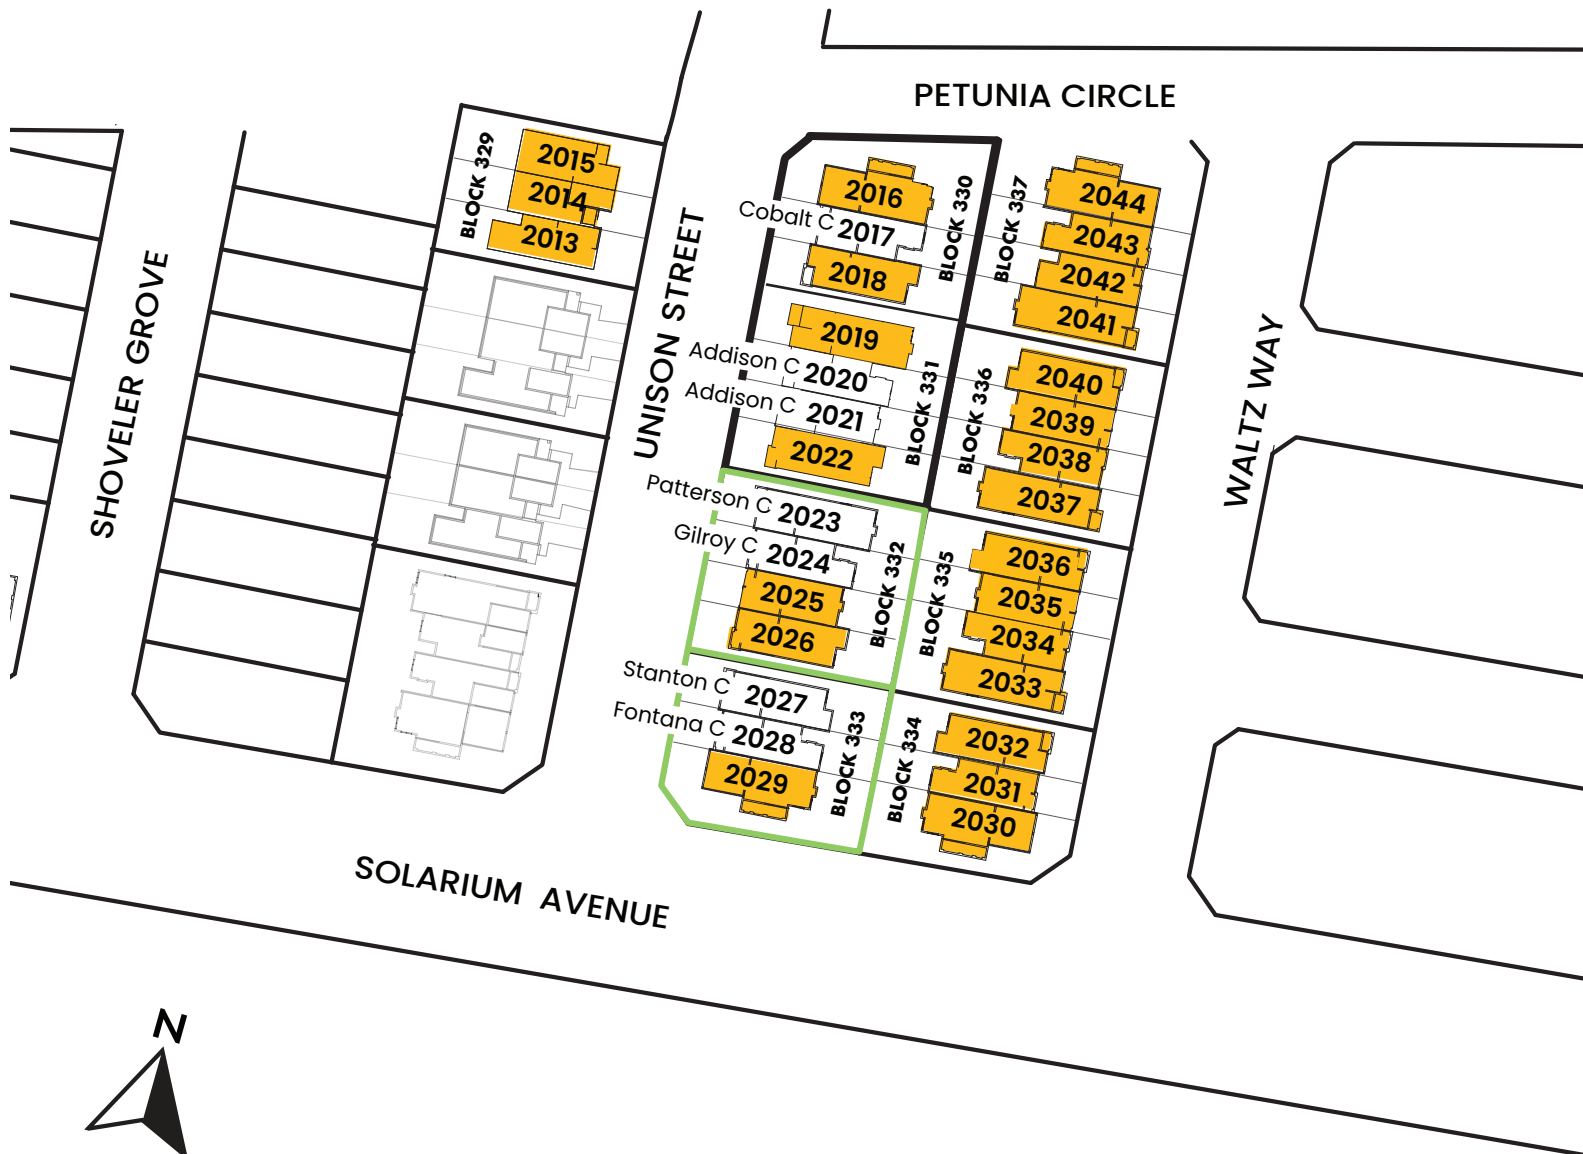

RIVERSIDE SOUTH

PHASE 15-3 TOWNHOMES

EFFECTIVE: December 30, 2024

PRINTED: May 25, 2026

613 425 0377

riverside@richcraft.com

Lot premiums apply on certain lots.

Subject to change without notice E.&O.E

Model restrictions apply. See sales rep for details.

SOLD

RELEASED

RELEASED THRIVE TOWNS

RICHCRAFT

RIVERSIDE SOUTH

PHASE 15-4 TOWNHOMES

**FUTURE
SCHOOL**

-  **RELEASED THRIVE TOWNS**
-  **SOLD**
-  **RELEASED**

RIVERSIDE SOUTH

PHASE 17 TOWNHOMES

EFFECTIVE: February 6, 2024

PRINTED: May 28, 2026

613 425 0377

riverside@richcraft.com

Lot premiums apply on certain lots.

Subject to change without notice E.&O.E

Model restrictions apply. See sales rep for details.

BACK SPLIT LOT

SOLD

RELEASED

RICHCRAFT