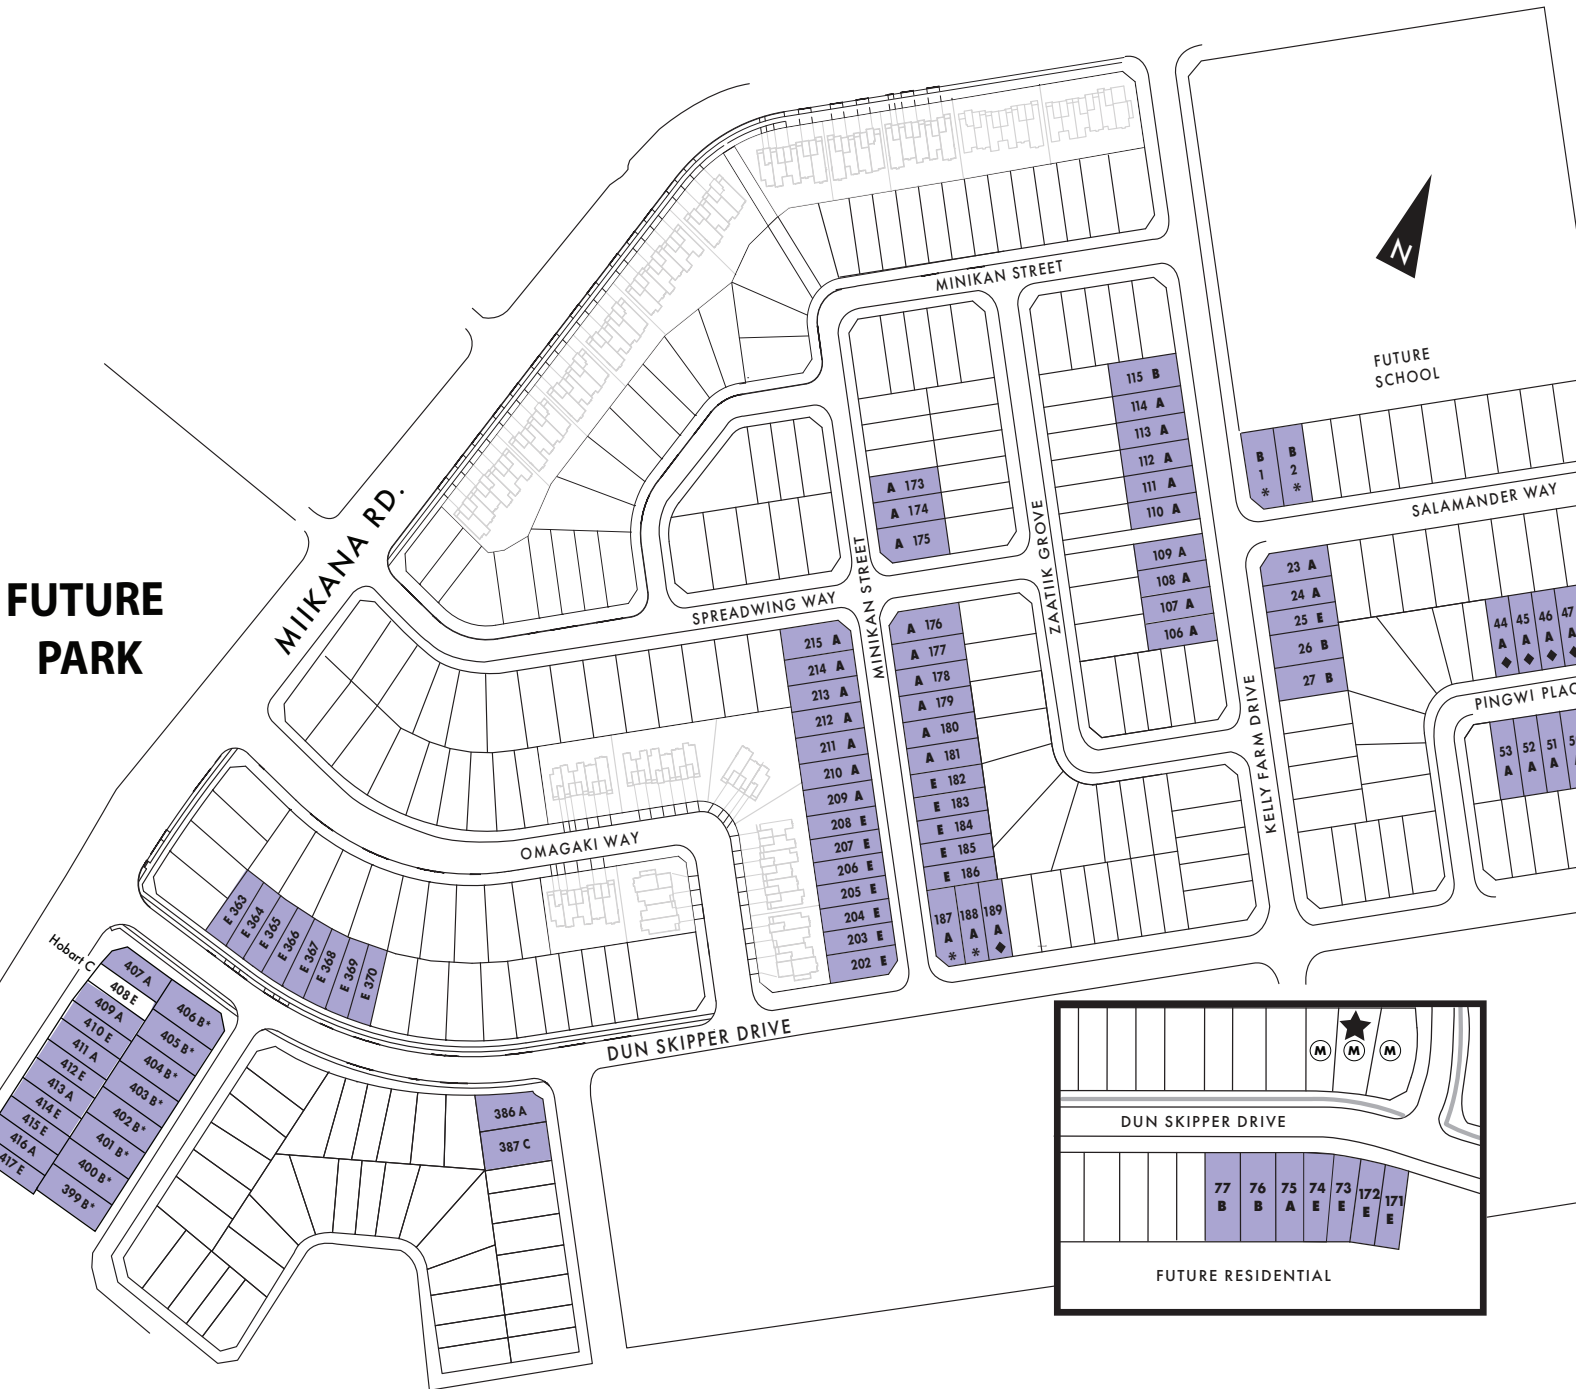

PATHWAYS

PHASE 1 & 2 SINGLES

EFFECTIVE: Jan 20, 2021
 PRINTED: April 17, 2023

613 822 9714

pathways@richcraft.com

Lot premiums apply on certain lots.

Subject to change without notice E.&O.E.

Model restrictions apply. See sales rep for details.

LOT SIZES	◆ WALK OUT
E - 31'	
A - 35'	
B - 44'	
C - 50'	
	SOLD

PATHWAYS

PHASE 3 SINGLES

EFFECTIVE: July 20, 2022

PRINTED: April 1, 2024

613 822 9714

pathways@richcraft.com

Lot premiums apply on certain lots.

Subject to change without notice E.&O.E.

Model restrictions apply. See sales rep for details.

LOT SIZES	
E - 31'	RELEASED
A - 35'	
B - 44'	SOLD
C - 50'	

RICHCRAFT