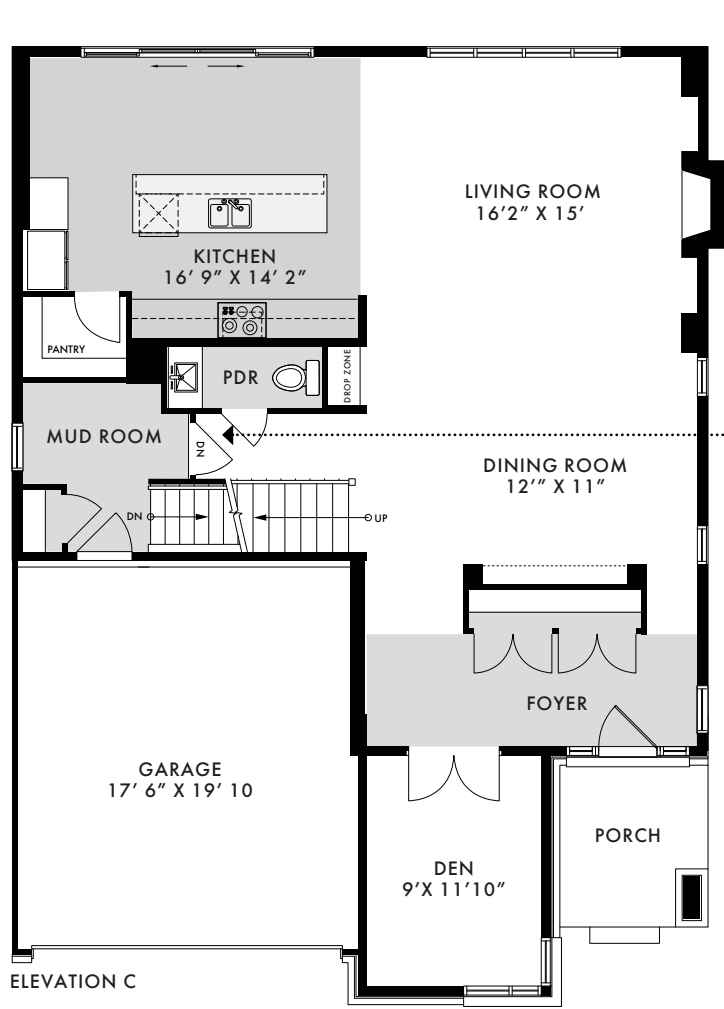

CEDARBREEZE

2658 SQ FT

ELEV C

CEDARBREEZE

44 FT. LOT

STANDARD BASEMENT

STANDARD GROUND FLOOR

STANDARD SECOND FLOOR

CEDARBREEZE

STANDARD GROUND FLOOR

MUD ROOM OPTION 1
KITCHEN W/ MUD ROOM

MUD ROOM OPTION 2
ALTERNATE MUDROOM

MUD ROOM OPTION 4
MUDROOM BENCH

BASEMENT OPTIONS
3PC. BATH & FINISHED BEDROOM

CEDARBREEZE

44 FT. LOT

SECOND FLOOR OPTION
DOUBLE SINK IN MAIN BATH

STANDARD SECOND FLOOR

SECOND FLOOR OPTION
4 BEDROOMS