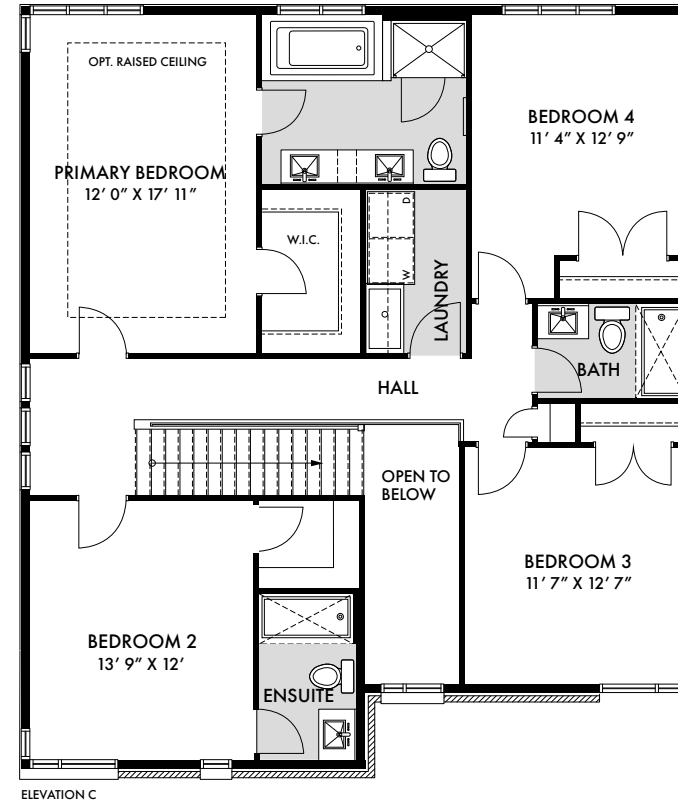

CEDARBREEZE

2658 SQ FT

ELEV C

CEDARBREEZE

44 FT. LOT

STANDARD BASEMENT

STANDARD GROUND FLOOR

STANDARD SECOND FLOOR

CEDARBREEZE

STANDARD GROUND FLOOR

MUD ROOM OPTION 1
KITCHEN W/ MUD ROOM

MUD ROOM OPTION 2
ALTERNATE MUDROOM

MUD ROOM OPTION 4
MUDROOM BENCH

BASEMENT OPTIONS
3PC. BATH & FINISHED BEDROOM

CEDARBREEZE

44 FT. LOT

SECOND FLOOR OPTION
DOUBLE SINK IN MAIN BATH

STANDARD SECOND FLOOR

SECOND FLOOR OPTION
4 BEDROOMS