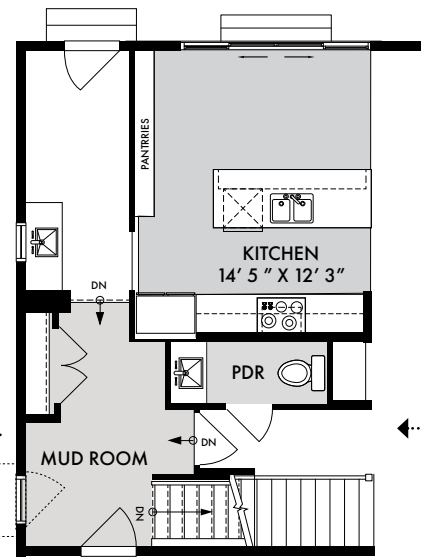

CEDARBREEZE

2658 SQ FT

ELEV C

CEDARBREEZE

44 FT. LOT

STANDARD BASEMENT

STANDARD GROUND FLOOR

STANDARD SECOND FLOOR

CEDARBREEZE

STANDARD GROUND FLOOR

MUD ROOM OPTION 1
KITCHEN W/ MUD ROOM

MUD ROOM OPTION 2
ALTERNATE MUDROOM

MUD ROOM OPTION 4
MUDROOM BENCH

BASEMENT OPTIONS
3PC. BATH & FINISHED BEDROOM

CEDARBREEZE

44 FT. LOT

SECOND FLOOR OPTION
DOUBLE SINK IN MAIN BATH

STANDARD SECOND FLOOR

SECOND FLOOR OPTION
4 BEDROOMS