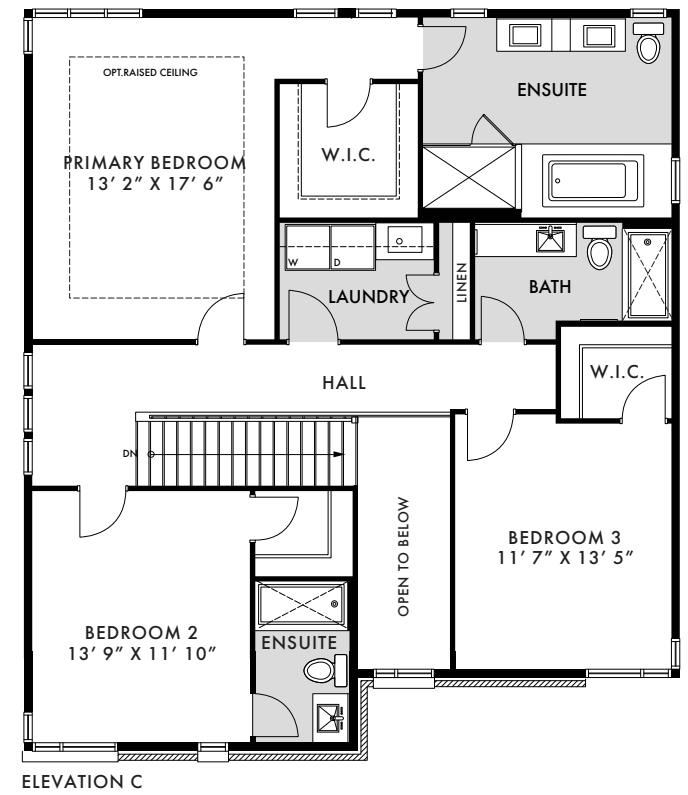

CEDARBREEZE

2658 SQ FT

ELEV C

CEDARBREEZE

44 FT. LOT

STANDARD BASEMENT

STANDARD GROUND FLOOR

STANDARD SECOND FLOOR

CEDARBREEZE

STANDARD GROUND FLOOR

MUD ROOM OPTION 1
KITCHEN W/ MUD ROOM

MUD ROOM OPTION 2
ALTERNATE MUDROOM

MUD ROOM OPTION 4
MUDROOM BENCH

BASEMENT OPTIONS
3PC. BATH & FINISHED BEDROOM

CEDARBREEZE

44 FT. LOT

SECOND FLOOR OPTION
DOUBLE SINK IN MAIN BATH

STANDARD SECOND FLOOR

SECOND FLOOR OPTION
4 BEDROOMS