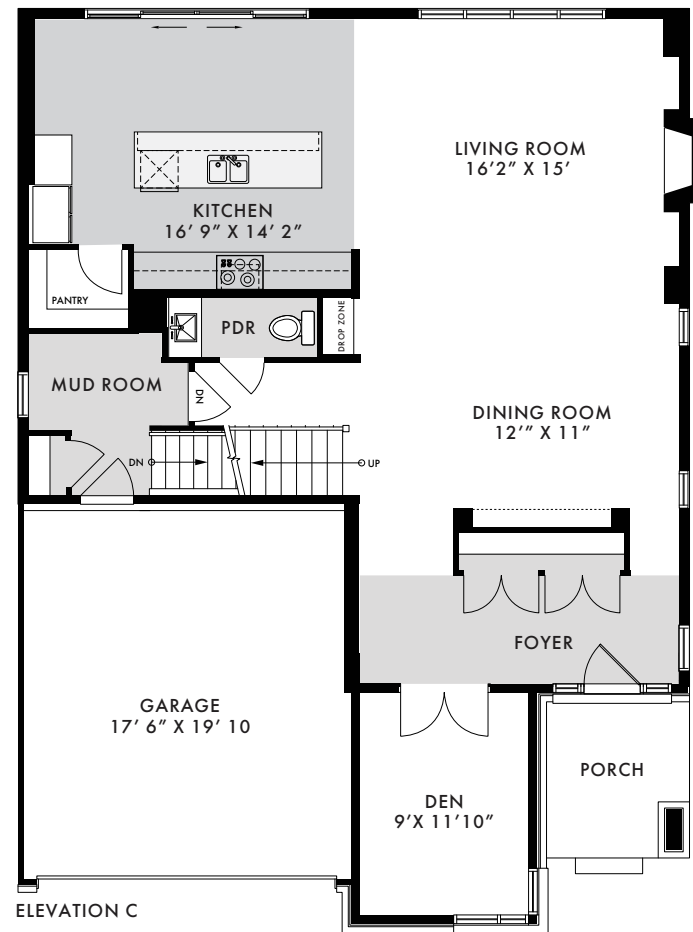

CEDARBREEZE

2658 SQ FT

ELEV C

CEDARBREEZE

44 FT. LOT

STANDARD BASEMENT

STANDARD GROUND FLOOR

STANDARD SECOND FLOOR

CEDARBREEZE

STANDARD GROUND FLOOR

MUD ROOM OPTION 1
KITCHEN W/ MUD ROOM

MUD ROOM OPTION 2
ALTERNATE MUDROOM

MUD ROOM OPTION 4
MUDROOM BENCH

BASEMENT OPTIONS
3PC. BATH & FINISHED BEDROOM

CEDARBREEZE

44 FT. LOT

SECOND FLOOR OPTION
DOUBLE SINK IN MAIN BATH

STANDARD SECOND FLOOR

SECOND FLOOR OPTION
4 BEDROOMS