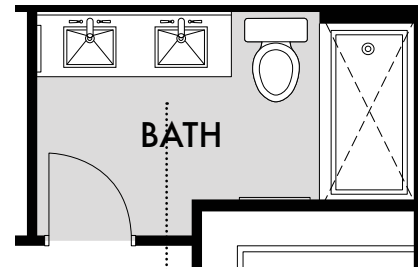

CEDARBREEZE

STANDARD GROUND FLOOR

MUD ROOM OPTION 1
KITCHEN W/ MUD ROOM

MUD ROOM OPTION 2
ALTERNATE MUDROOM

MUD ROOM OPTION 4
MUDROOM BENCH

BASEMENT OPTIONS
3PC. BATH & FINISHED BEDROOM

CEDARBREEZE

44 FT. LOT

SECOND FLOOR OPTION
DOUBLE SINK IN MAIN BATH

STANDARD SECOND FLOOR

SECOND FLOOR OPTION
4 BEDROOMS