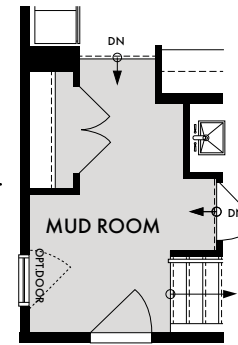

CEDARBREEZE

2658 SQ FT

ELEV C

CEDARBREEZE

44 FT. LOT

STANDARD BASEMENT

STANDARD GROUND FLOOR

STANDARD SECOND FLOOR

CEDARBREEZE

STANDARD GROUND FLOOR

MUD ROOM OPTION 1
KITCHEN W/ MUD ROOM

MUD ROOM OPTION 2
ALTERNATE MUDROOM

MUD ROOM OPTION 4
MUDROOM BENCH

BASEMENT OPTIONS
3PC. BATH & FINISHED BEDROOM

CEDARBREEZE

44 FT. LOT

SECOND FLOOR OPTION
DOUBLE SINK IN MAIN BATH

STANDARD SECOND FLOOR

SECOND FLOOR OPTION
4 BEDROOMS