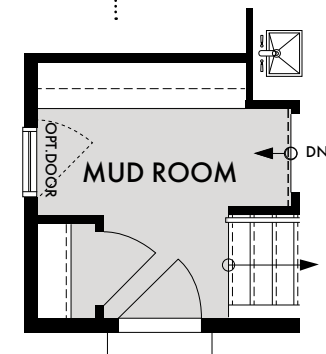

CEDARBREEZE

2658 SQ FT

ELEV C

CEDARBREEZE

44 FT. LOT

STANDARD BASEMENT

STANDARD GROUND FLOOR

STANDARD SECOND FLOOR

CEDARBREEZE

STANDARD GROUND FLOOR

MUD ROOM OPTION 1
KITCHEN W/ MUD ROOM

MUD ROOM OPTION 2
ALTERNATE MUDROOM

MUD ROOM OPTION 4
MUDROOM BENCH

BASEMENT OPTIONS
3PC. BATH & FINISHED BEDROOM

CEDARBREEZE

44 FT. LOT

SECOND FLOOR OPTION
DOUBLE SINK IN MAIN BATH

STANDARD SECOND FLOOR

SECOND FLOOR OPTION
4 BEDROOMS