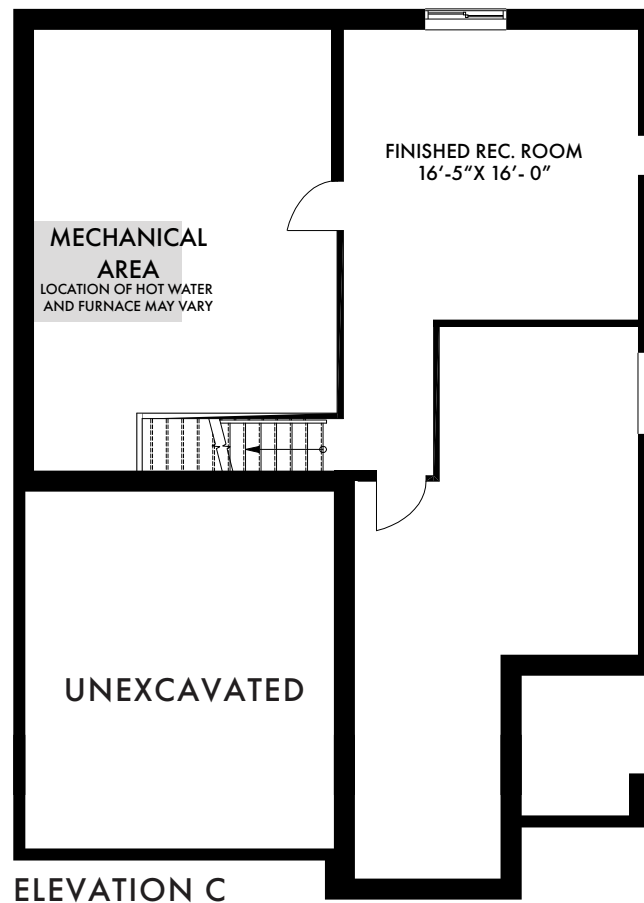

CEDARBREEZE

2658 SQ FT

ELEV C

CEDARBREEZE

44 FT. LOT

STANDARD BASEMENT

STANDARD GROUND FLOOR

STANDARD SECOND FLOOR

CEDARBREEZE

STANDARD GROUND FLOOR

MUD ROOM OPTION 1
KITCHEN W/ MUD ROOM

MUD ROOM OPTION 2
ALTERNATE MUDROOM

MUD ROOM OPTION 4
MUDROOM BENCH

BASEMENT OPTIONS
3PC. BATH & FINISHED BEDROOM

CEDARBREEZE

44 FT. LOT

SECOND FLOOR OPTION
DOUBLE SINK IN MAIN BATH

STANDARD SECOND FLOOR

SECOND FLOOR OPTION
4 BEDROOMS