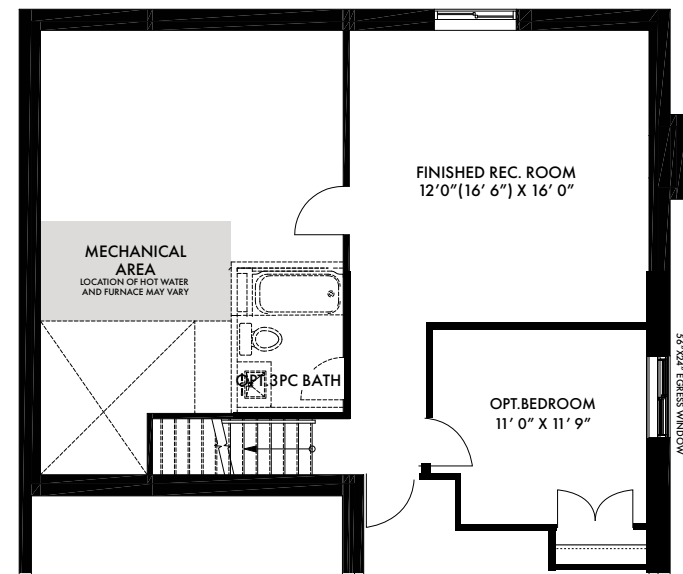

CEDARBREEZE

2658 SQ FT

ELEV C

CEDARBREEZE

44 FT. LOT

STANDARD BASEMENT

STANDARD GROUND FLOOR

STANDARD SECOND FLOOR

CEDARBREEZE

STANDARD GROUND FLOOR

MUD ROOM OPTION 1
KITCHEN W/ MUD ROOM

MUD ROOM OPTION 2
ALTERNATE MUDROOM

MUD ROOM OPTION 4
MUDROOM BENCH

BASEMENT OPTIONS
3PC. BATH & FINISHED BEDROOM

CEDARBREEZE

44 FT. LOT

SECOND FLOOR OPTION
DOUBLE SINK IN MAIN BATH

STANDARD SECOND FLOOR

SECOND FLOOR OPTION
4 BEDROOMS