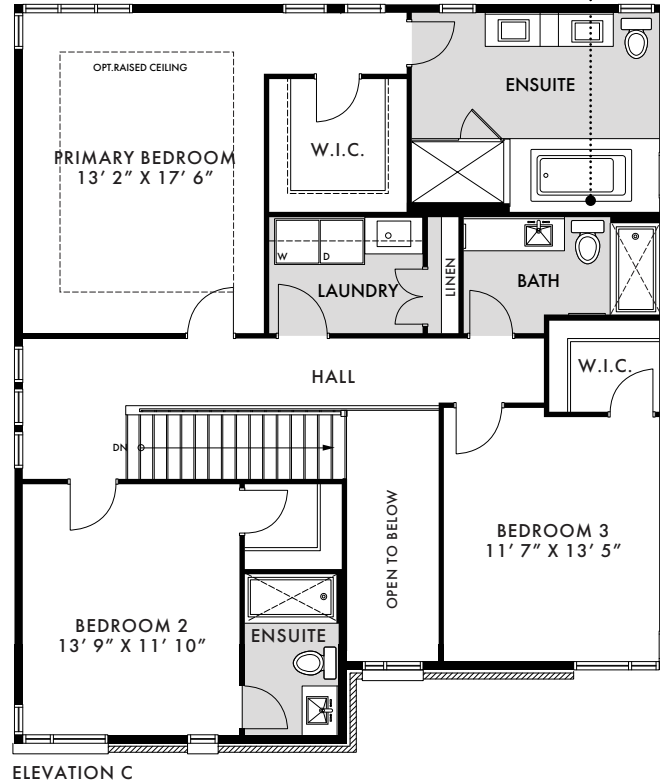

CEDARBREEZE

2658 SQ FT

ELEV C

CEDARBREEZE

44 FT. LOT

STANDARD BASEMENT

STANDARD GROUND FLOOR

STANDARD SECOND FLOOR

CEDARBREEZE

STANDARD GROUND FLOOR

MUD ROOM OPTION 1
KITCHEN W/ MUD ROOM

MUD ROOM OPTION 2
ALTERNATE MUDROOM

MUD ROOM OPTION 4
MUDROOM BENCH

BASEMENT OPTIONS
3PC. BATH & FINISHED BEDROOM

CEDARBREEZE

44 FT. LOT

SECOND FLOOR OPTION
DOUBLE SINK IN MAIN BATH

STANDARD SECOND FLOOR

SECOND FLOOR OPTION
4 BEDROOMS