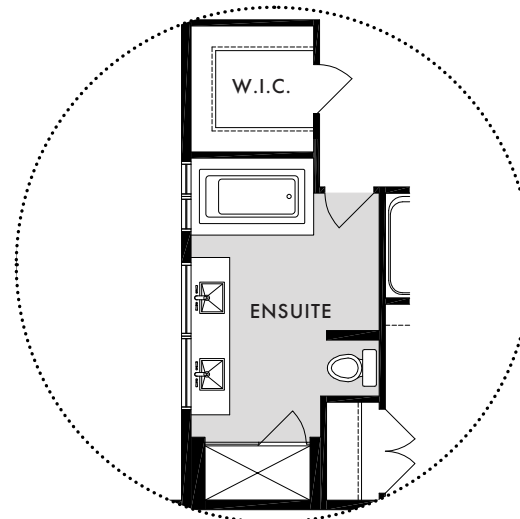

MAPLEVIEW

1695 SQ FT

BASEMENT

STANDARD GROUND FLOOR