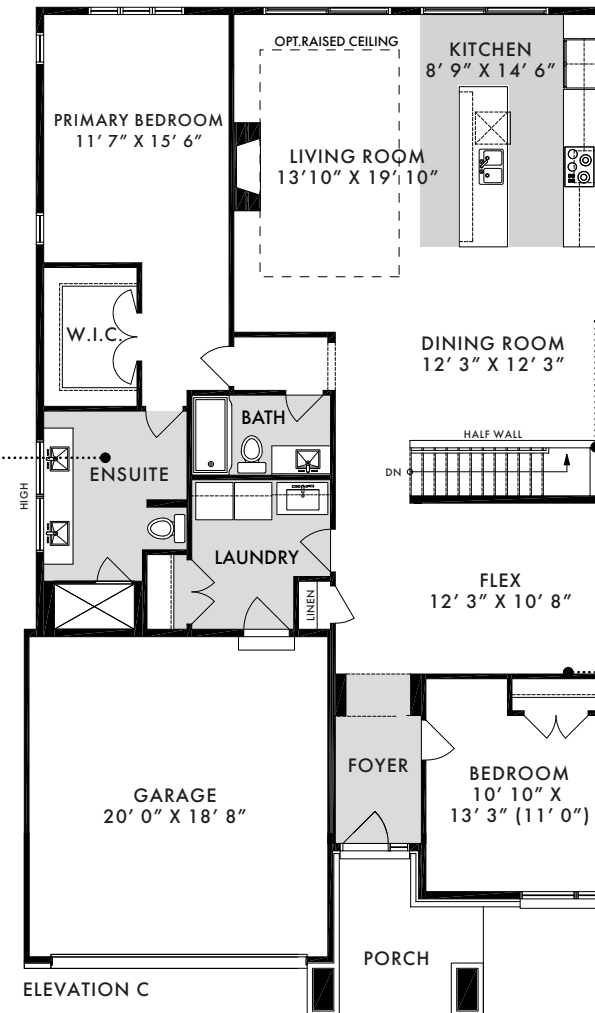

MAPLEVIEW

1695 SQ FT

BASEMENT

STANDARD GROUND FLOOR