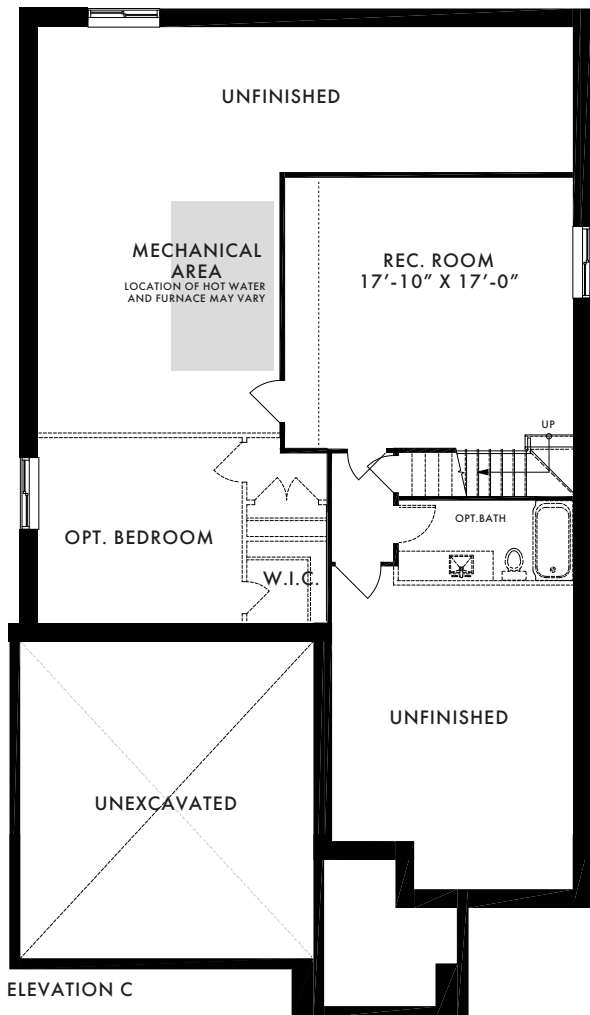

MAPLEVIEW

1695 SQ FT

BASEMENT

STANDARD GROUND FLOOR