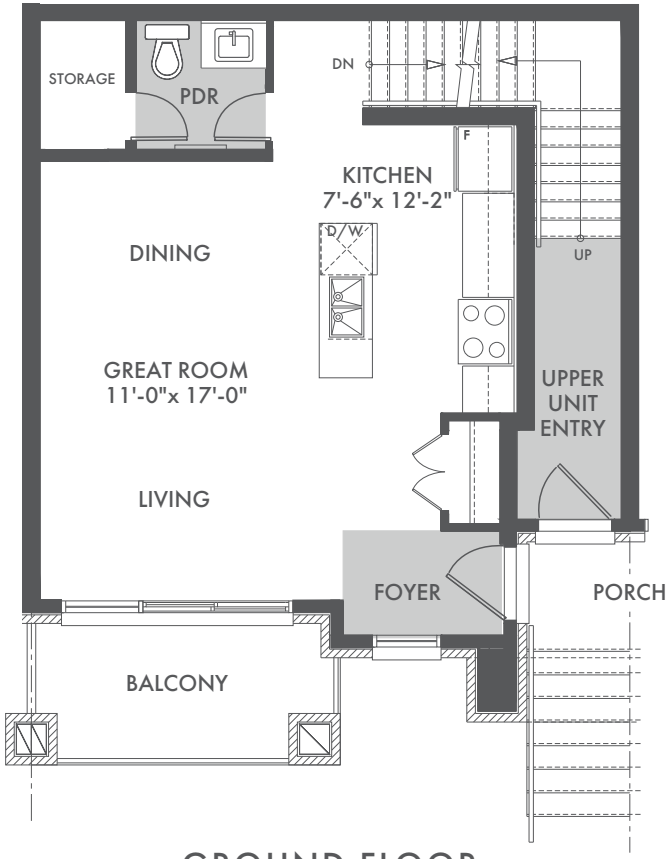

HALO

1028 SQ.FT

GROUND FLOOR