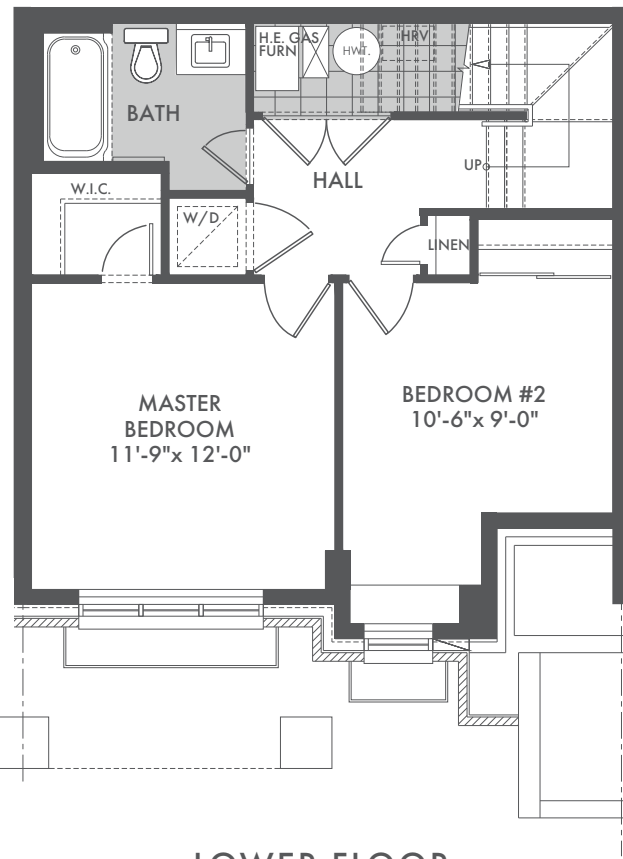

LOWER FLOOR

LOWER UNIT

2 BEDROOMS | 1.5 BATHROOMS