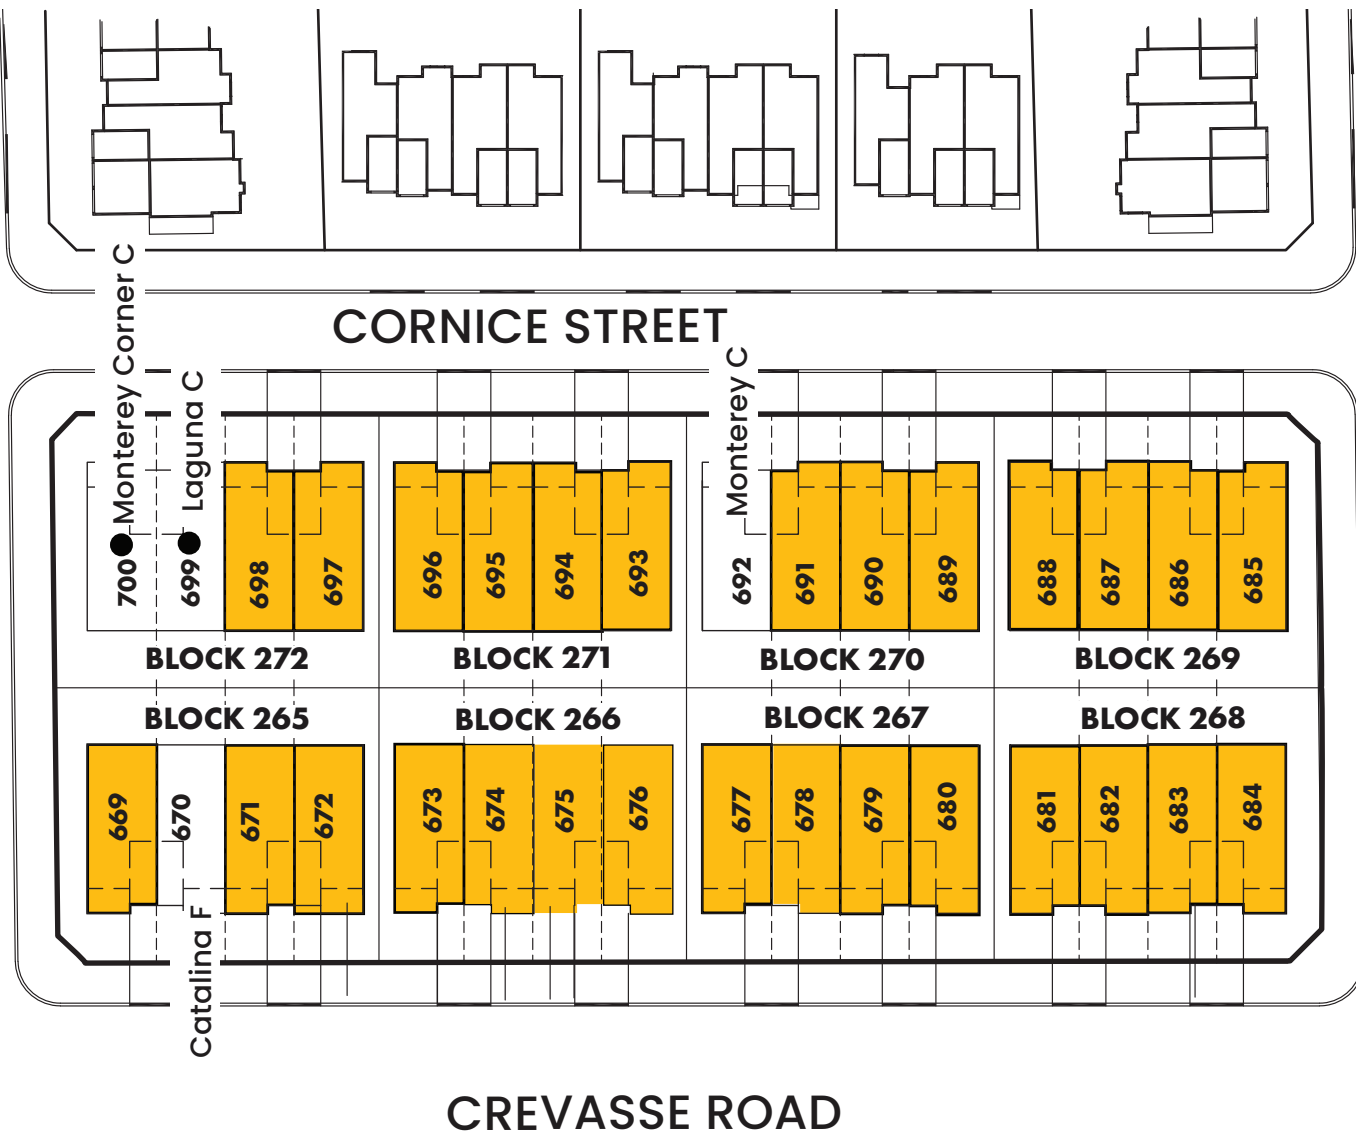

BUNGALOW TOWNS

TRAILSEDGE

ALPENSTOCK AVENUE

RAPPEL CIRCLE

EFFECTIVE: April 21, 2023

PRINTED: June 30, 2025

613 424 6600

trailsedge@richcraft.com

Lot premiums apply on certain lots.

Subject to change without notice E.&O.E

Model restrictions apply. See sales rep for details.

BUNGALOW TOWNS

TRAILSEDGE

PHASE 3-B

EFFECTIVE: June 14, 2025

PRINTED: June 8, 2026

613 424 6600

trailsedge@richcraft.com

Lot premiums apply on certain lots.

Subject to change without notice E.&O.E

Model restrictions apply. See sales rep for details.

● MODEL

■ SOLD

□ RELEASED

RICHCRAFT