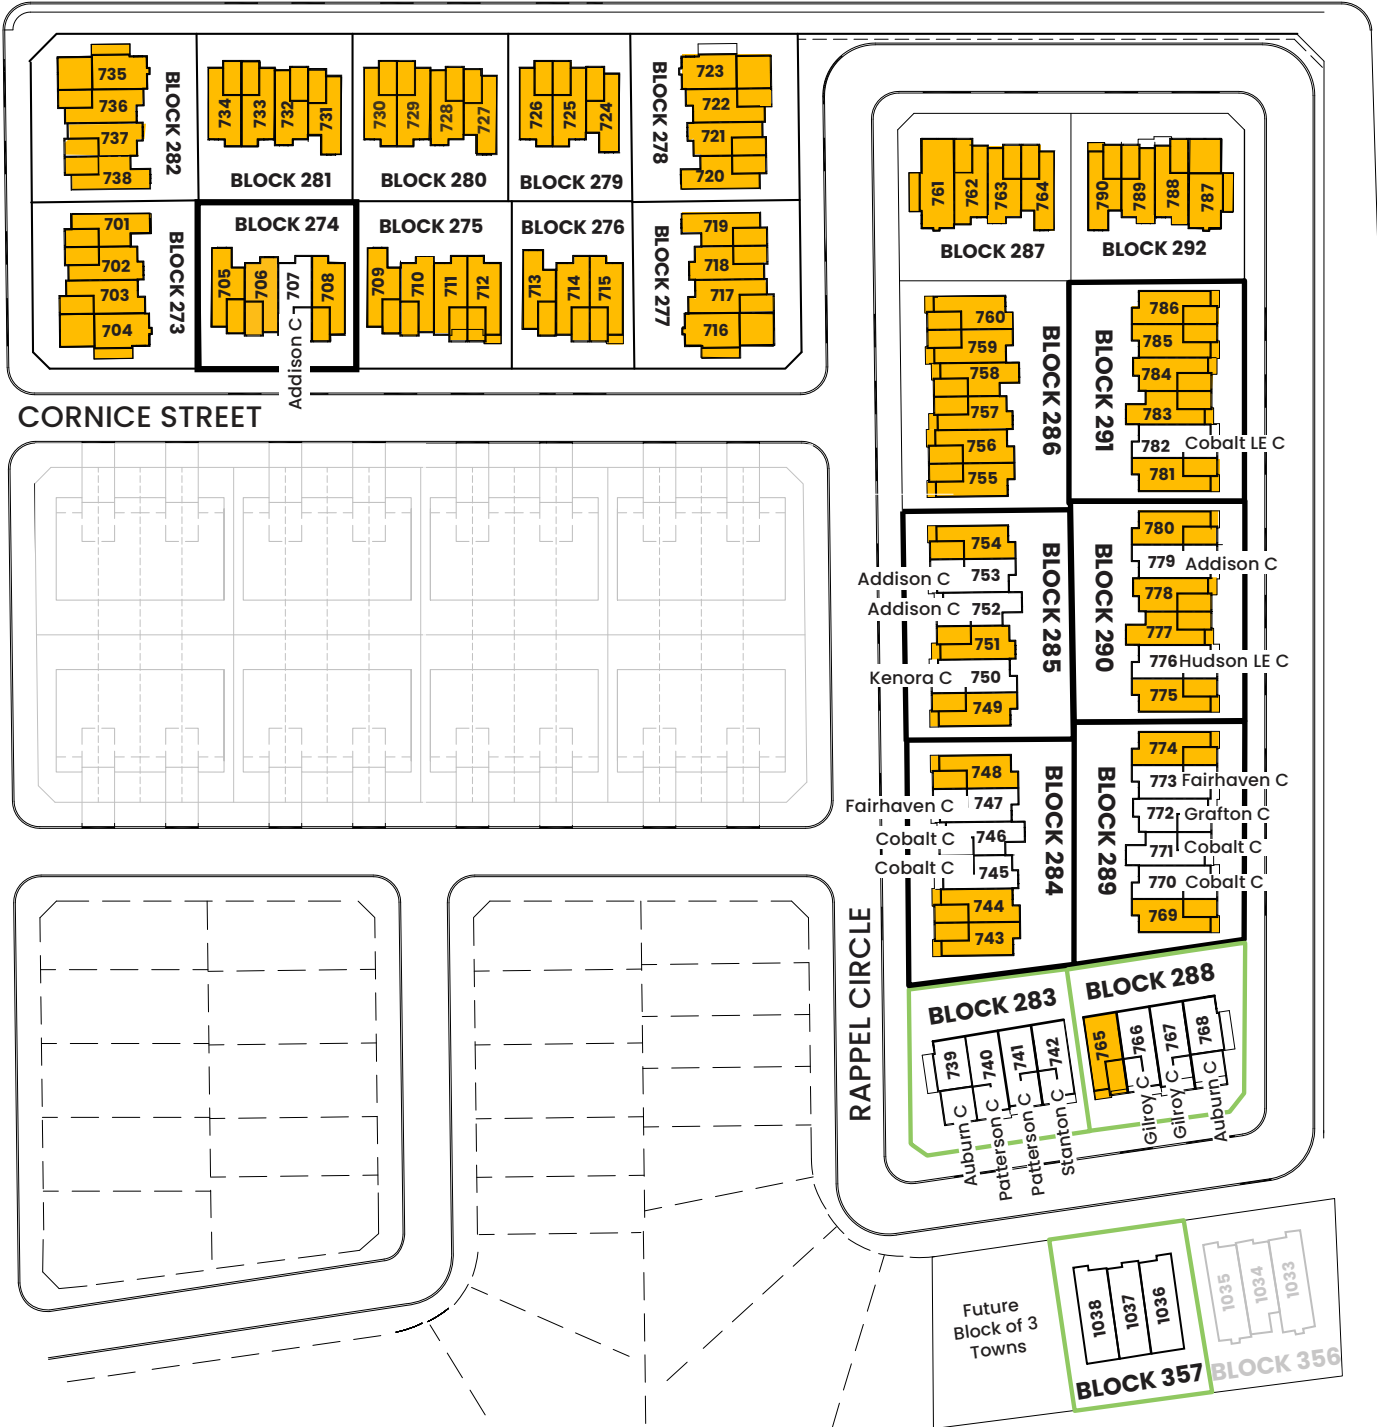

TRAILEDGE

PHASE 3-2 TOWNS

COPPERHEAD STREET

CORNICE STREET

ALPENSTOCK AVENUE

RAPPEL CIRCLE

MER BLEUE ROAD

EFFECTIVE: July 22, 2022

PRINTED: June 10, 2026

613 424 6600

trailedge@richcraft.com

Lot premiums apply on certain lots.

Subject to change without notice E.&O.E

Model restrictions apply. See sales rep for details.

 **SOLD**

 **RELEASED**

 **RELEASED THRIVE TOWNS**

RICHCRAFT

TRAILSEGE

PHASE 3-3 TOWNS

EFFECTIVE: June 4, 2024

PRINTED: June 15, 2026

613 424 6600

trailsege@richcraft.com

Lot premiums apply on certain lots.

Subject to change without notice E.&O.E

Model restrictions apply. See sales rep for details.

SOLD

RELEASED

RELEASED THRIVE TOWNS