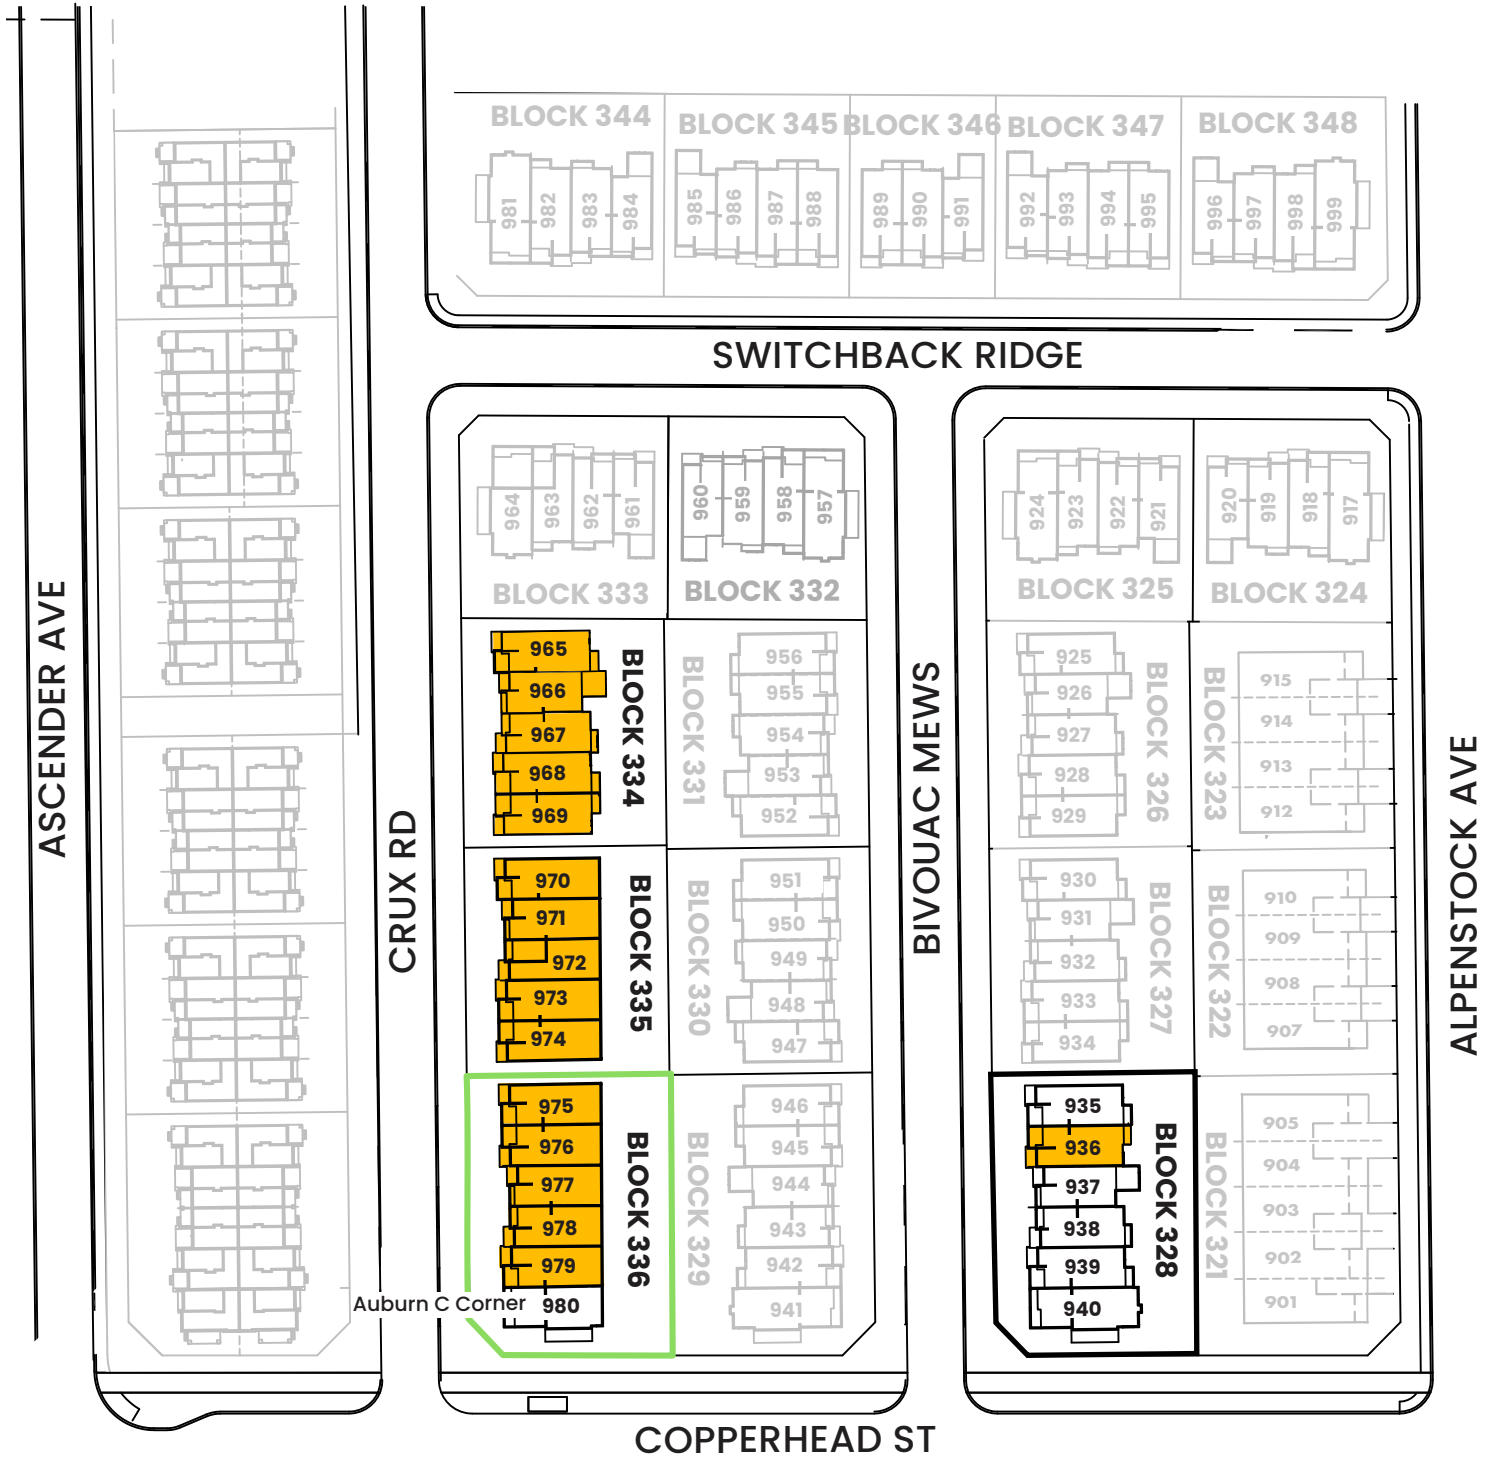

TRAILEDGE

PHASE 3-2 TOWNS

COPPERHEAD STREET

CORNICE STREET

ALPENSTOCK AVENUE

RAPPEL CIRCLE

MER BLEUE ROAD

EFFECTIVE: July 22, 2022

 **RELEASED THRIVE TOWNS**

RICHCRAFT

TRAILSEGE

PHASE 3-3 TOWNS

EFFECTIVE: June 4, 2024

PRINTED: June 15, 2026

613 424 6600

trailsege@richcraft.com

Lot premiums apply on certain lots.

Subject to change without notice E.&O.E

Model restrictions apply. See sales rep for details.

SOLD

RELEASED

RELEASED THRIVE TOWNS