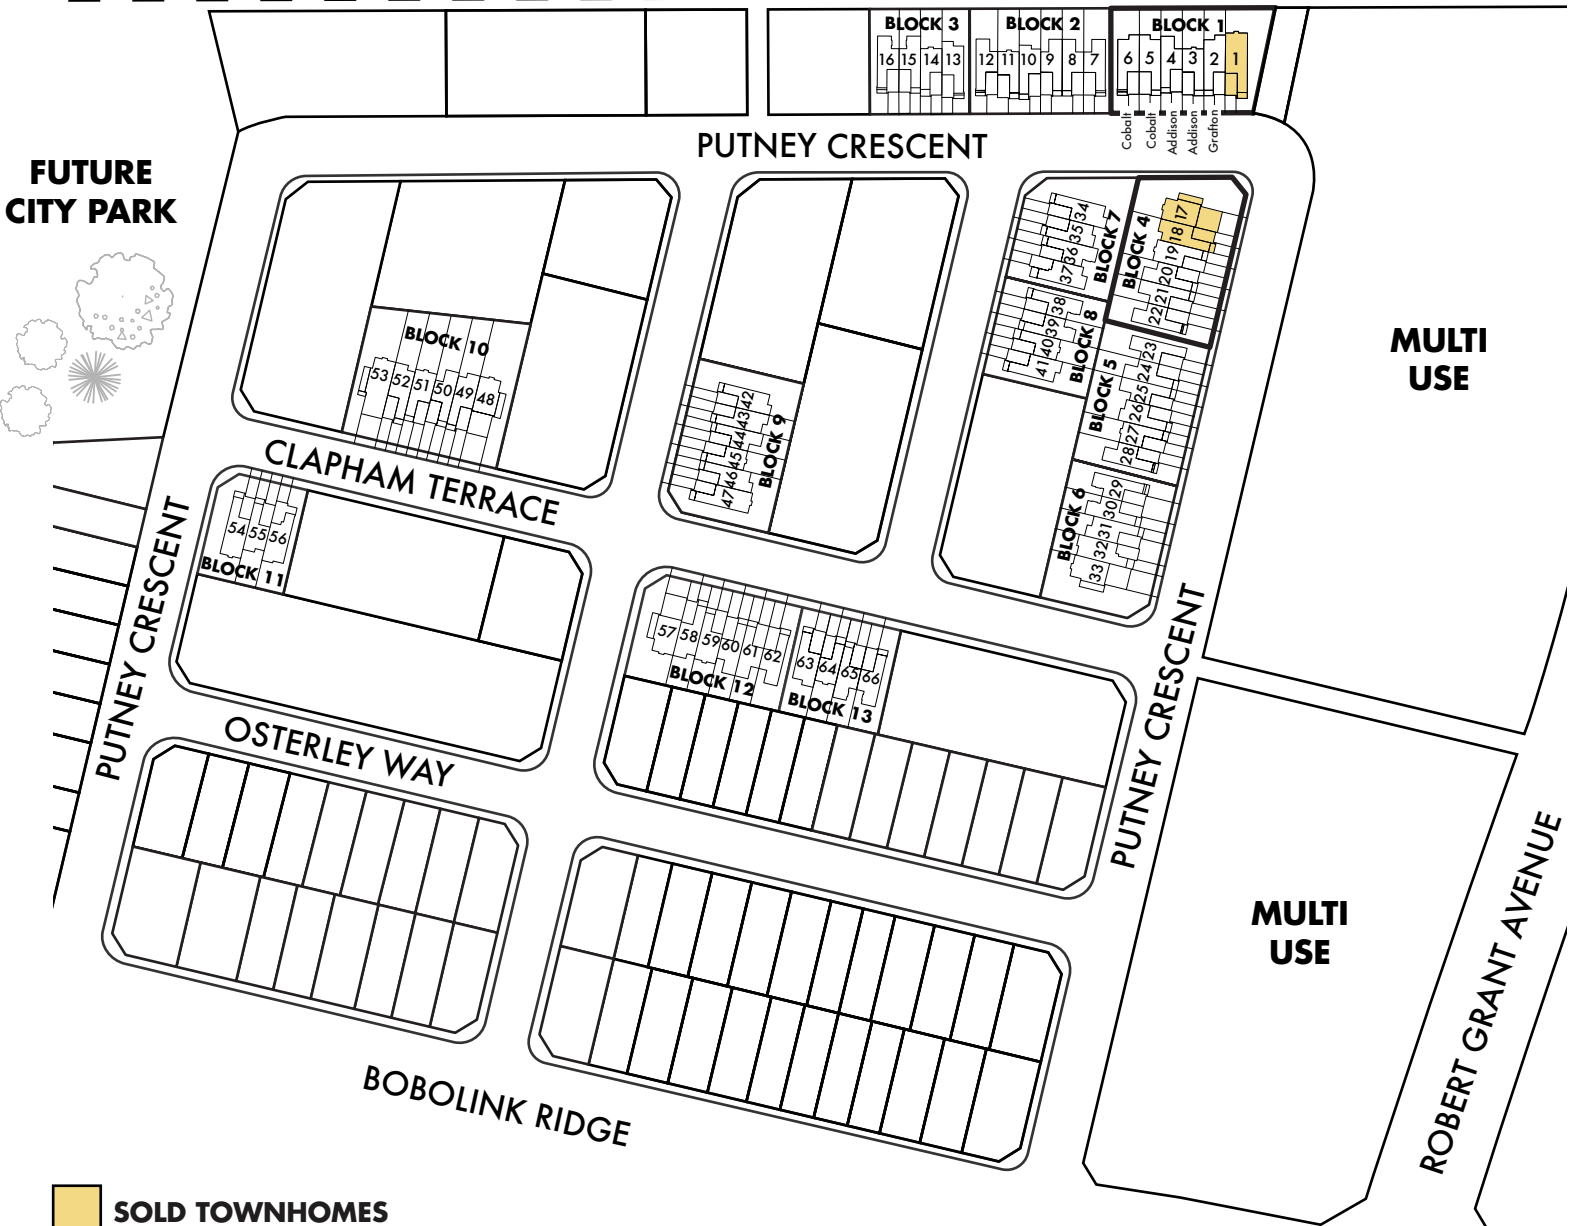

WESTWOOD

PHASE 1 TOWNHOMES

**HYDRO
CORRIDOR**

 **SOLD TOWNHOMES**

EFFECTIVE: September 29, 2018
 PRINTED: February 1, 2019

613 435 1183
fernbank@richcraft.com

Lot premiums apply on certain lots.
 Subject to change without notice E.&O.E
 Model restrictions apply. See sales rep for details.