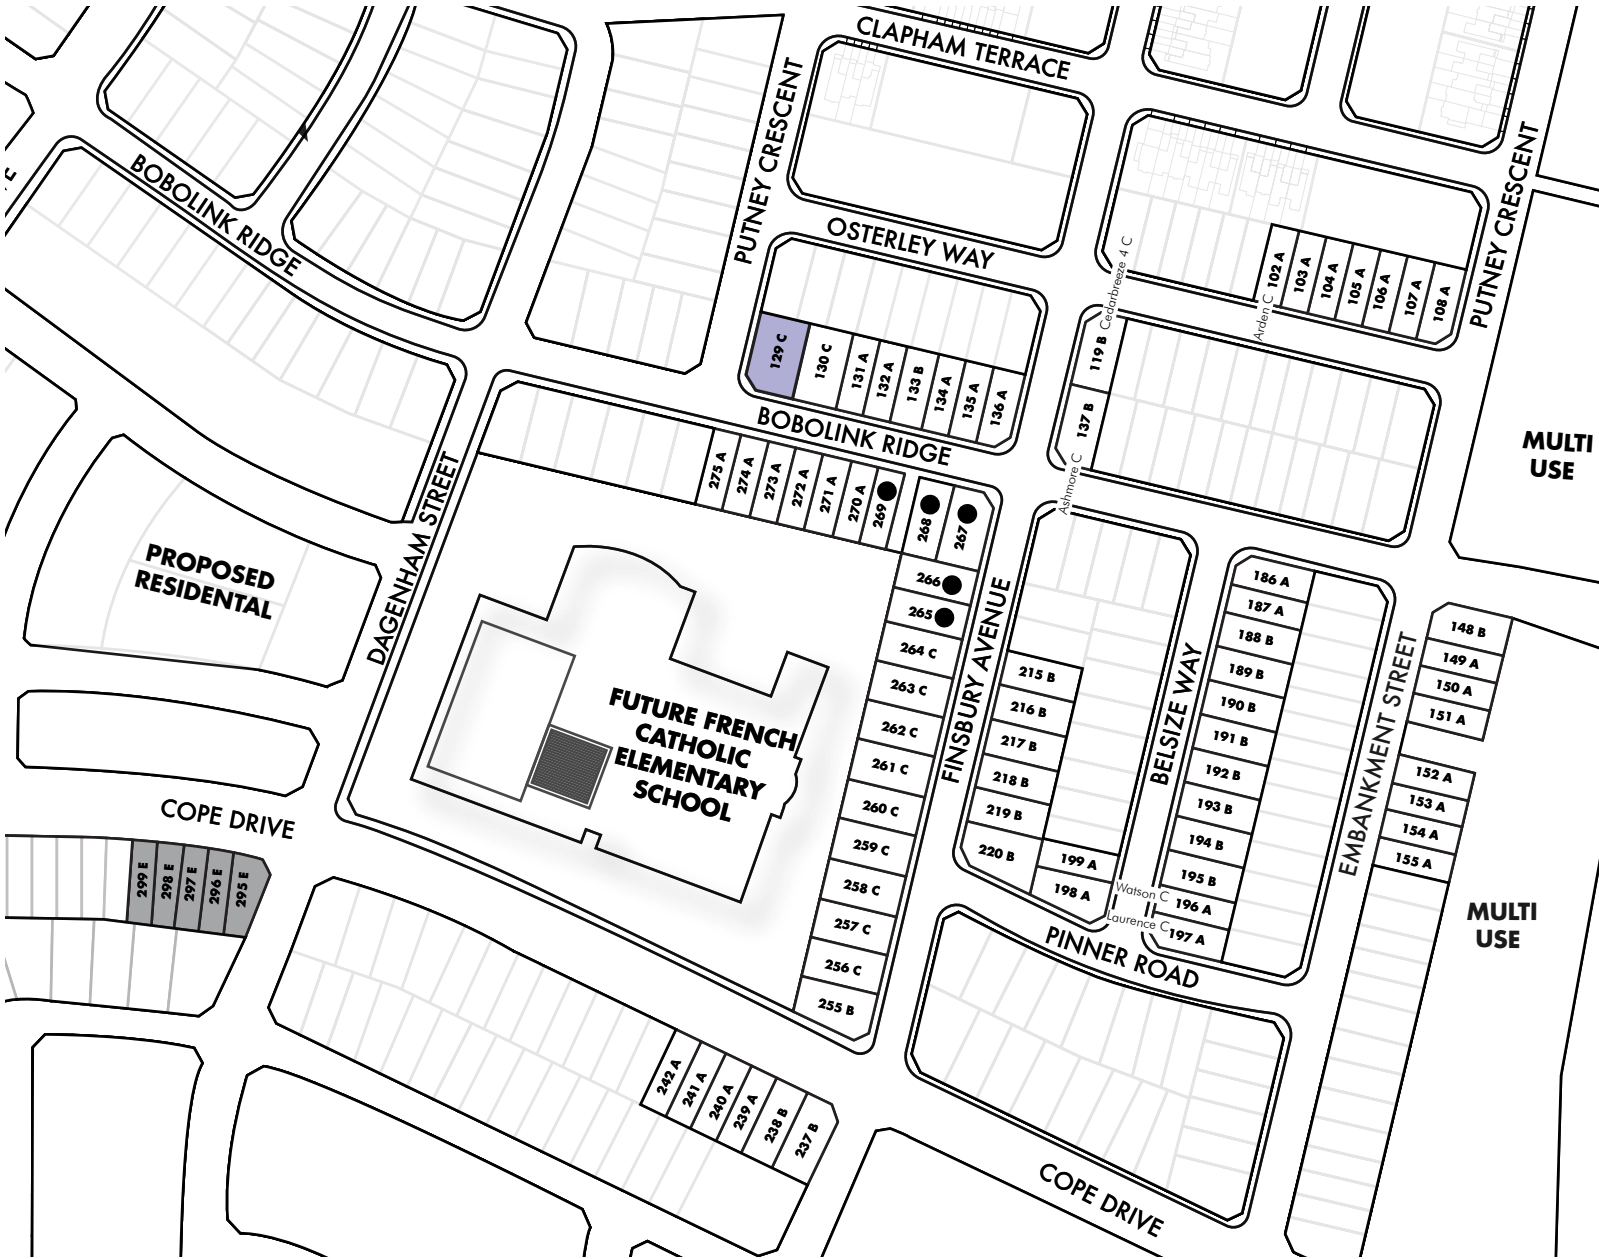

# WESTWOOD

## PHASE 1 SINGLE FAMILY

LOT SIZES
E - 31'
A - 35'
B - 44'
C - 50'

- NOT RELEASED
- SOLD SINGLE FAMLY
- FUTURE MODEL HOMES

EFFECTIVE: September 29, 2018  
 PRINTED: December 10, 2018

**613 435 1183**  
[fernbank@richcraft.com](mailto:fernbank@richcraft.com)