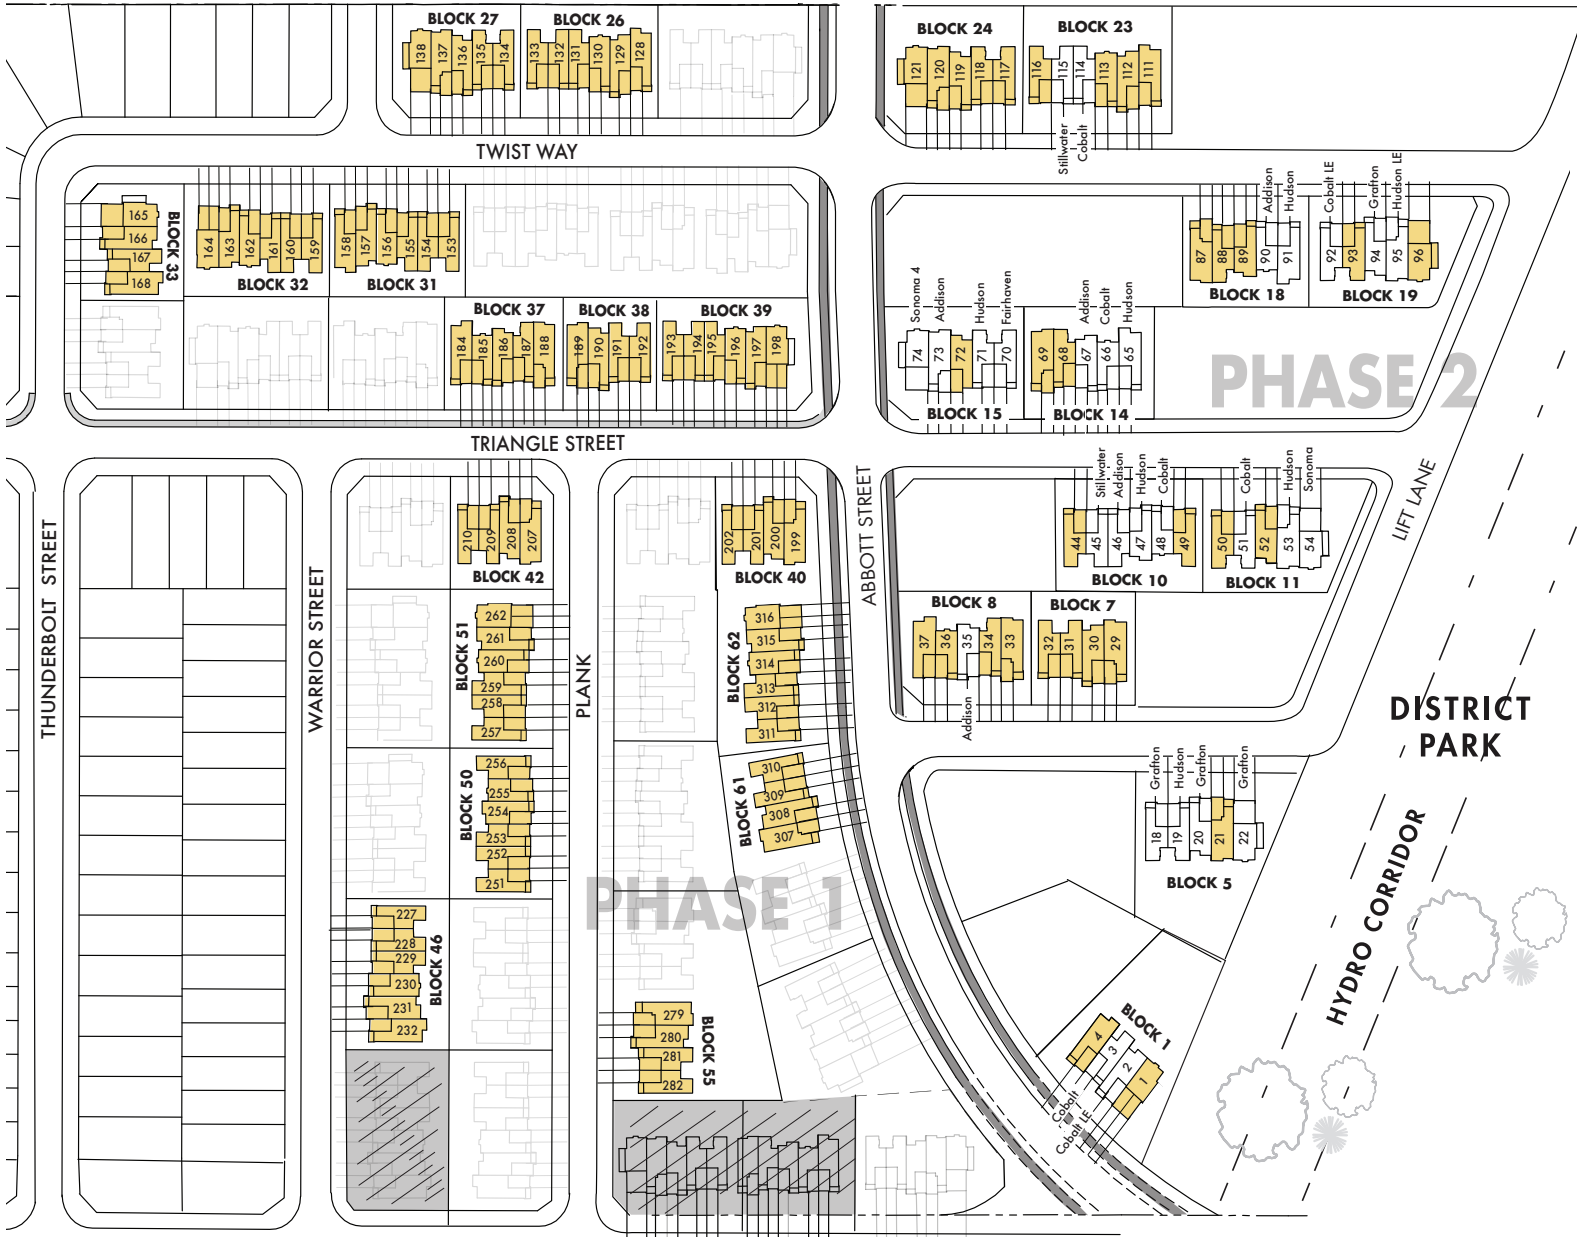

BRADLEY COMMONS

PHASE 1 & 2 TOWNHOMES

EFFECTIVE: May 17, 2018
 PRINTED: February 8, 2019

613 435 1183

fernbank@richcraft.com

Lot premiums apply on certain lots.

Subject to change without notice E.&O.E

Model restrictions apply. See sales rep for details.

- SOLD**
- FROZEN LOTS**