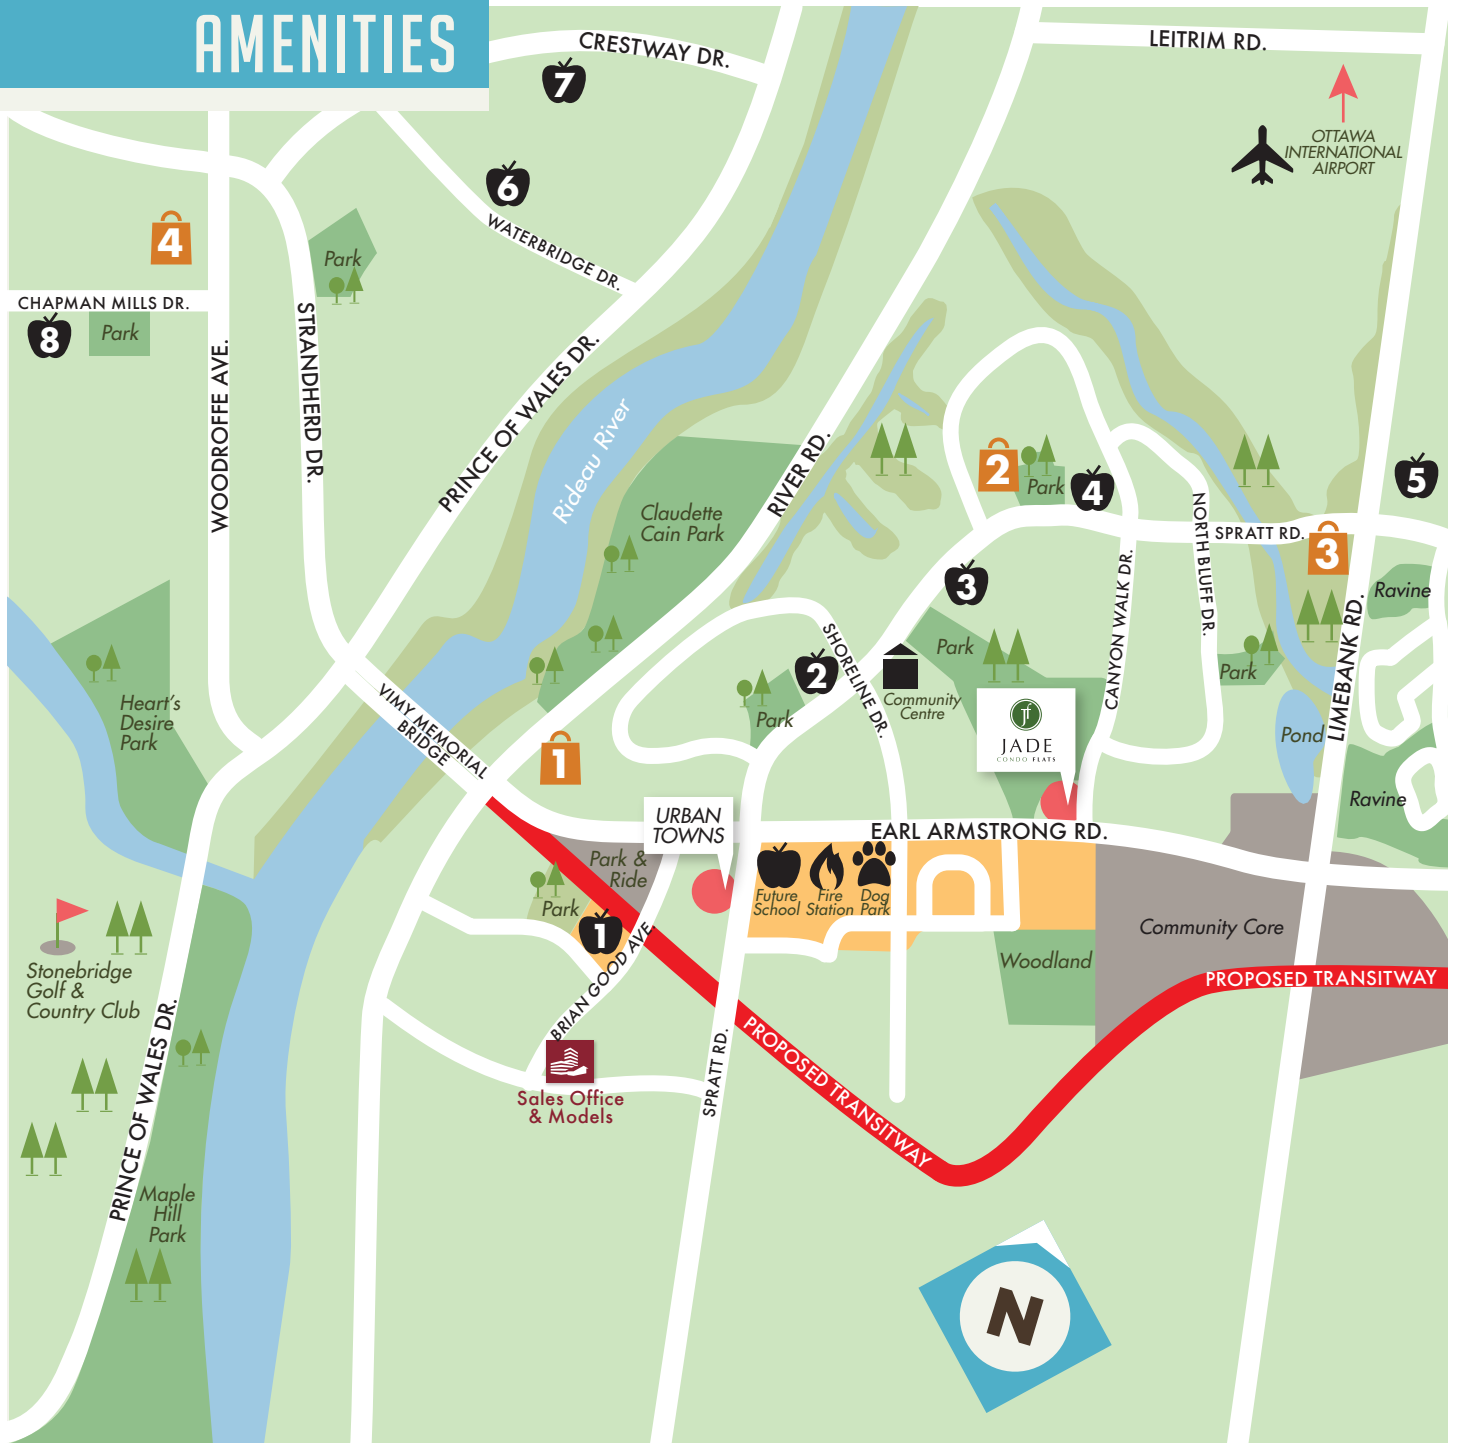

AMENITIES

LEGEND

Park

Community Centre

Riverside South Plaza

Independent
Goodlife Fitness for Women
Broadway Bar & Grill
Scalantes Hair Design
Scotia Bank

Commercial Plaza

LCBO
Dairy Queen
Plyomax Fitness
Subway
Gabriel Pizza
Tiny Hoppers
RBC Royal Bank
The Pet Shoppe
Gamma Dynacare
Sports Medical Clinic
Urban Cowboy Restaurant

School

- 1 École Élémentaire Publique Riverside Sud
- 2 St. Jerome Catholic Elementary School
- 3 Steve McLean Public Elementary School
- 4 École Élémentaire Catholique Bernard-Grandmaître
- 5 St. Francis Xavier Catholic High School
- 6 Farley Mowat Public Elementary School
- 7 St. Andrew Catholic Elementary School
- 8 St. Emily Catholic Elementary School

Canyon Walk Plaza

Medical & Dental Centre
GoodHealth Pharmacy
Momentum Physiotherapy Clinic
Riverside South Animal Hospital
Mac's Convenience Store

Strandherd Crossing

Metro
Goodlife Fitness
Shoppers Drug Mart
Starbucks
Subway
RBC Royal Bank
TD Canada Trust
CIBC
Menchie's
Global Pet Foods