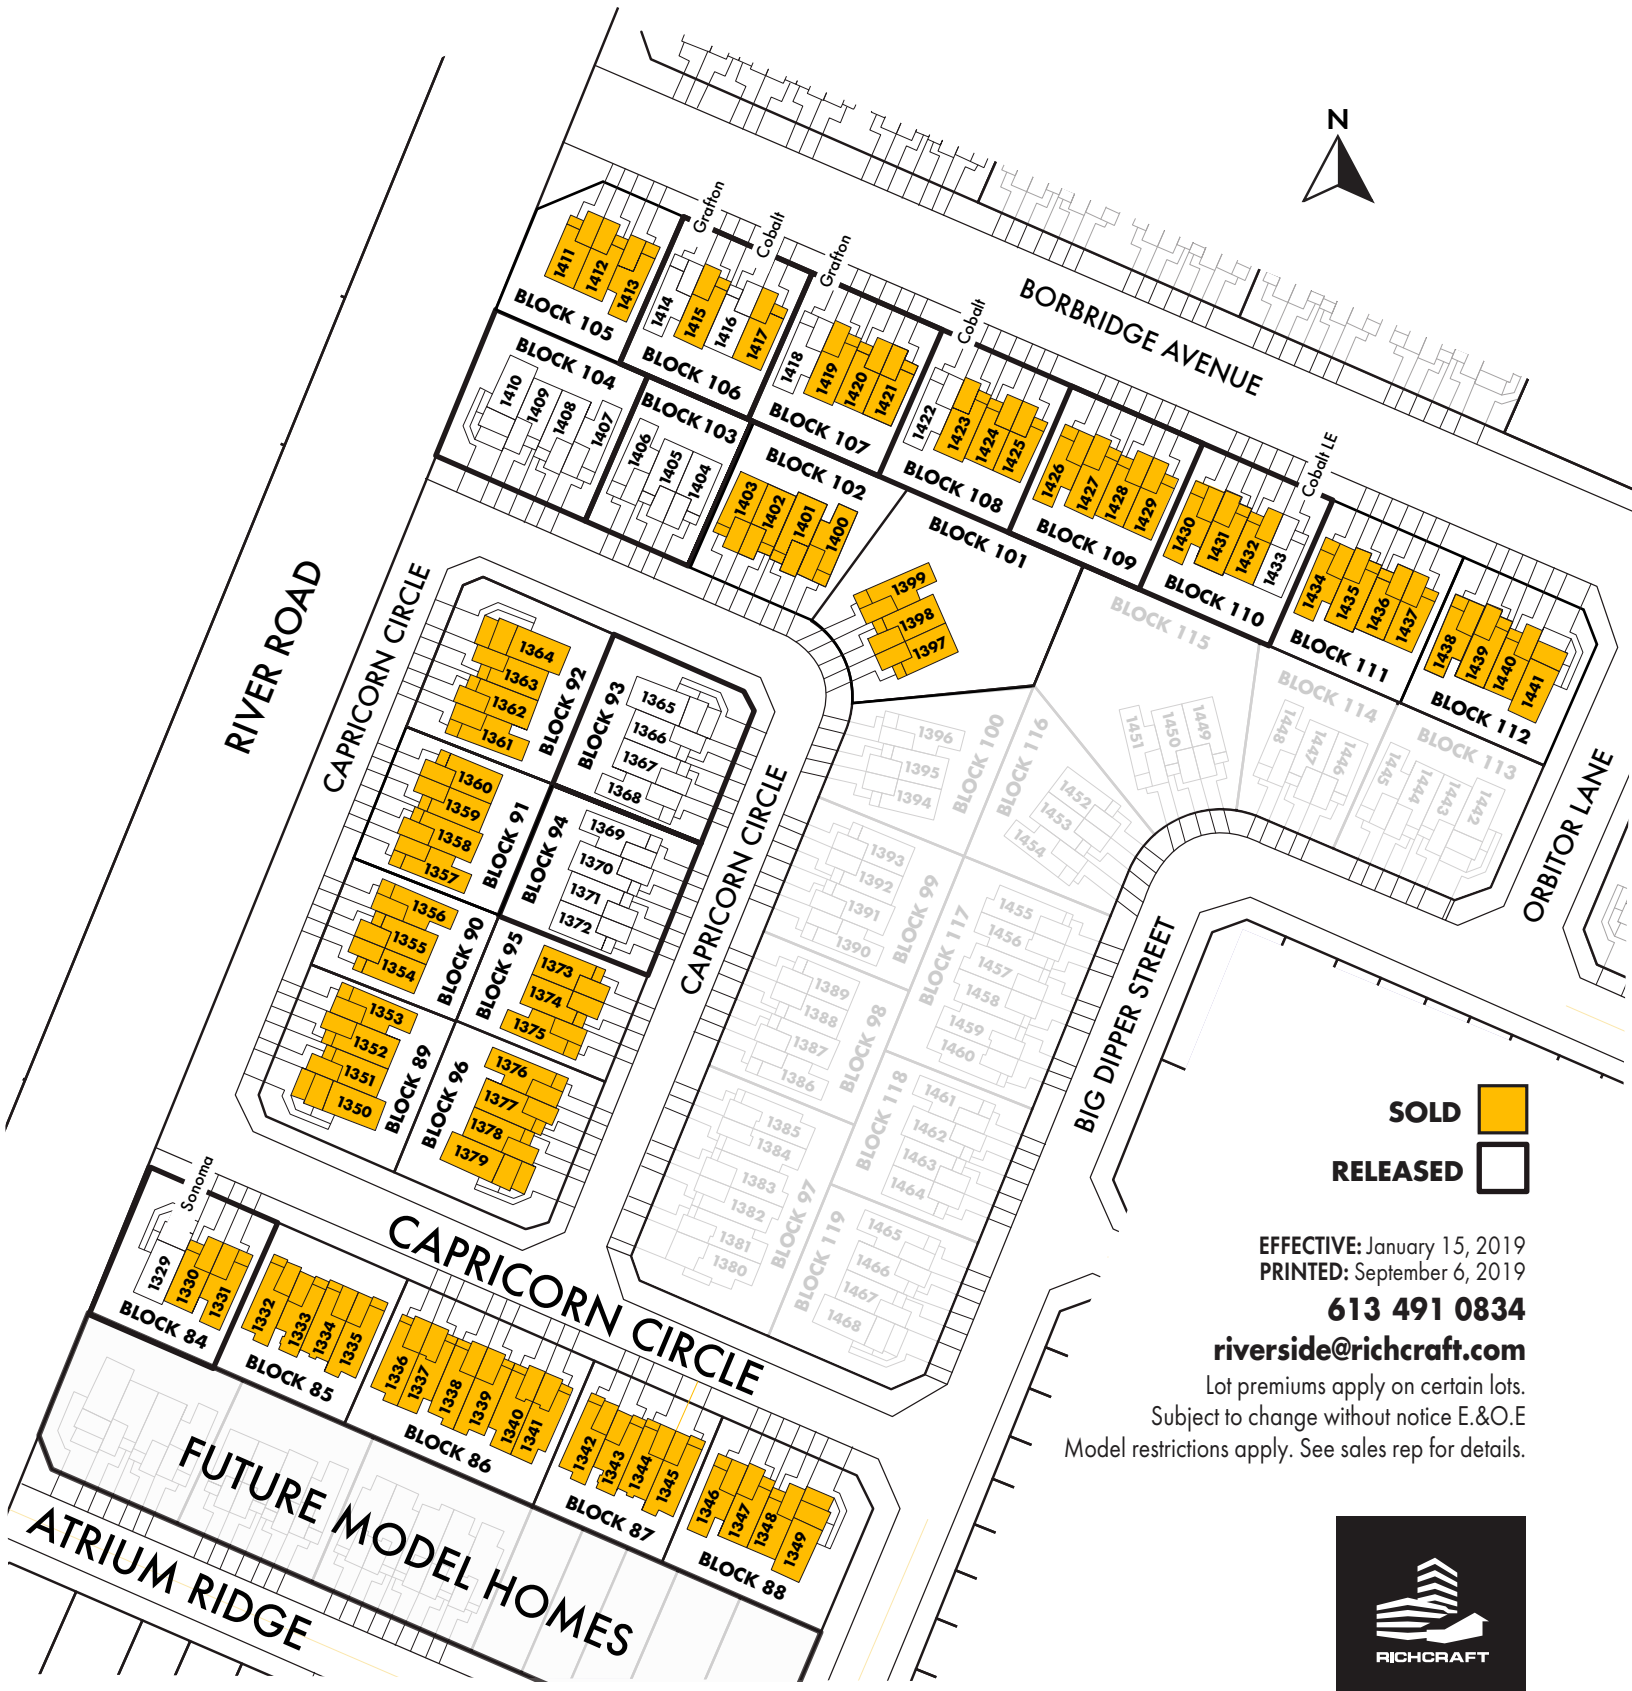

# RIVERSIDE SOUTH

## PHASE 15 TOWNS

**SOLD**   
**RELEASED** 

EFFECTIVE: January 15, 2019  
PRINTED: September 6, 2019

**613 491 0834**

**riverside@richcraft.com**

Lot premiums apply on certain lots.  
Subject to change without notice E.&O.E  
Model restrictions apply. See sales rep for details.