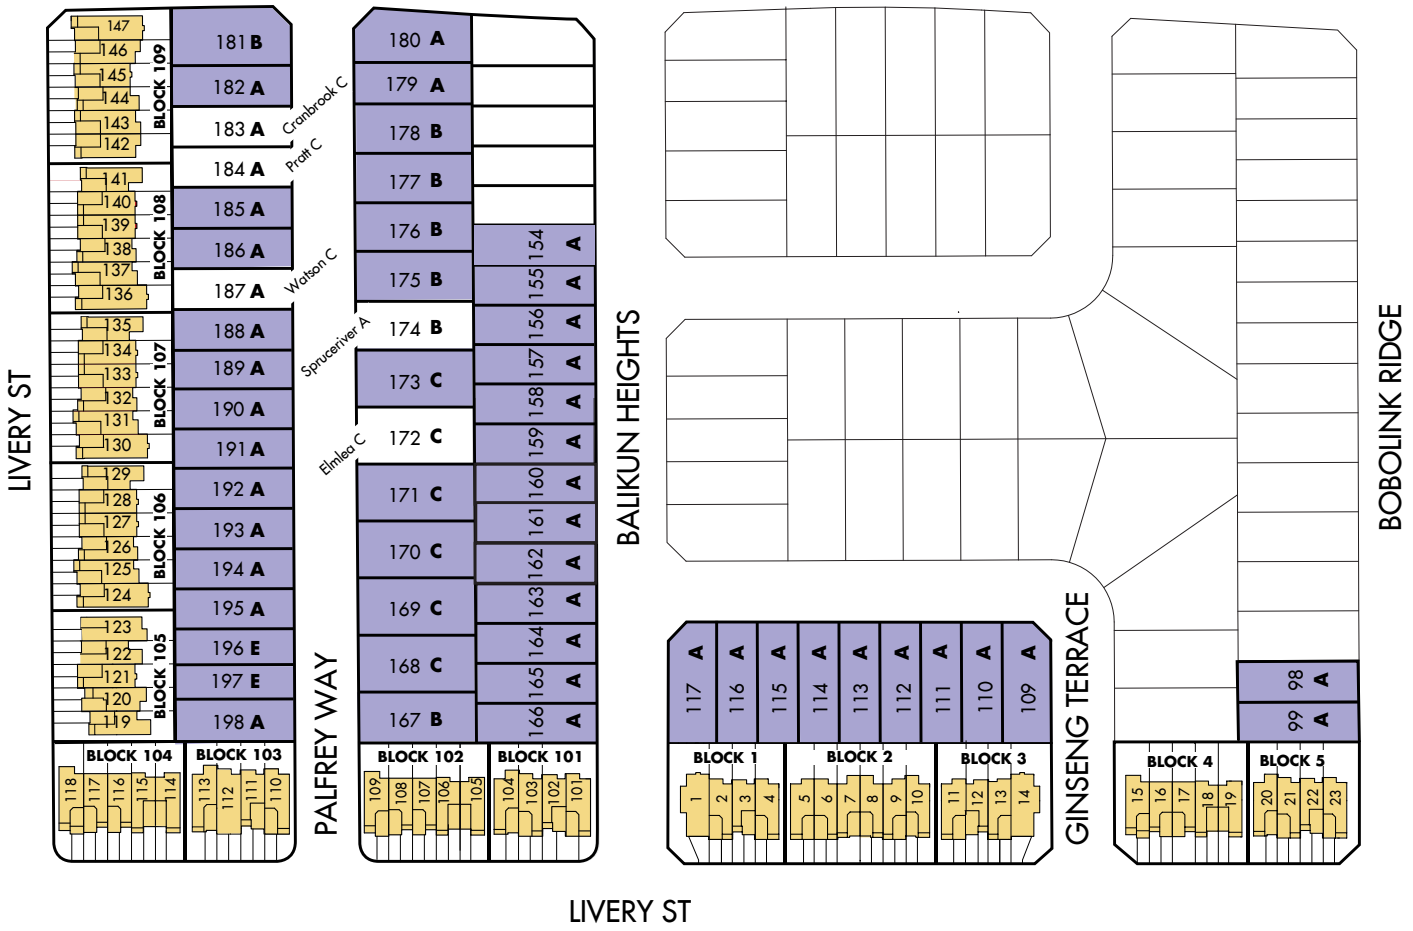

FERNBANK CROSSING

PHASE 1 SINGLES & TOWNHOMES

VILLAGE GREEN TOWN CENTER

LOT SIZES
 A - 35'
 B - 44'
 C - 50'

SOLD SINGLE FAMILY
SOLD TOWNHOMES

EFFECTIVE: July 16, 2015
 PRINTED: February 1, 2019

613 435 1183
fernbank@richcraft.com

Lot premiums apply on certain lots.
 Subject to change without notice E.&O.E
 Model restrictions apply. See sales rep for details.