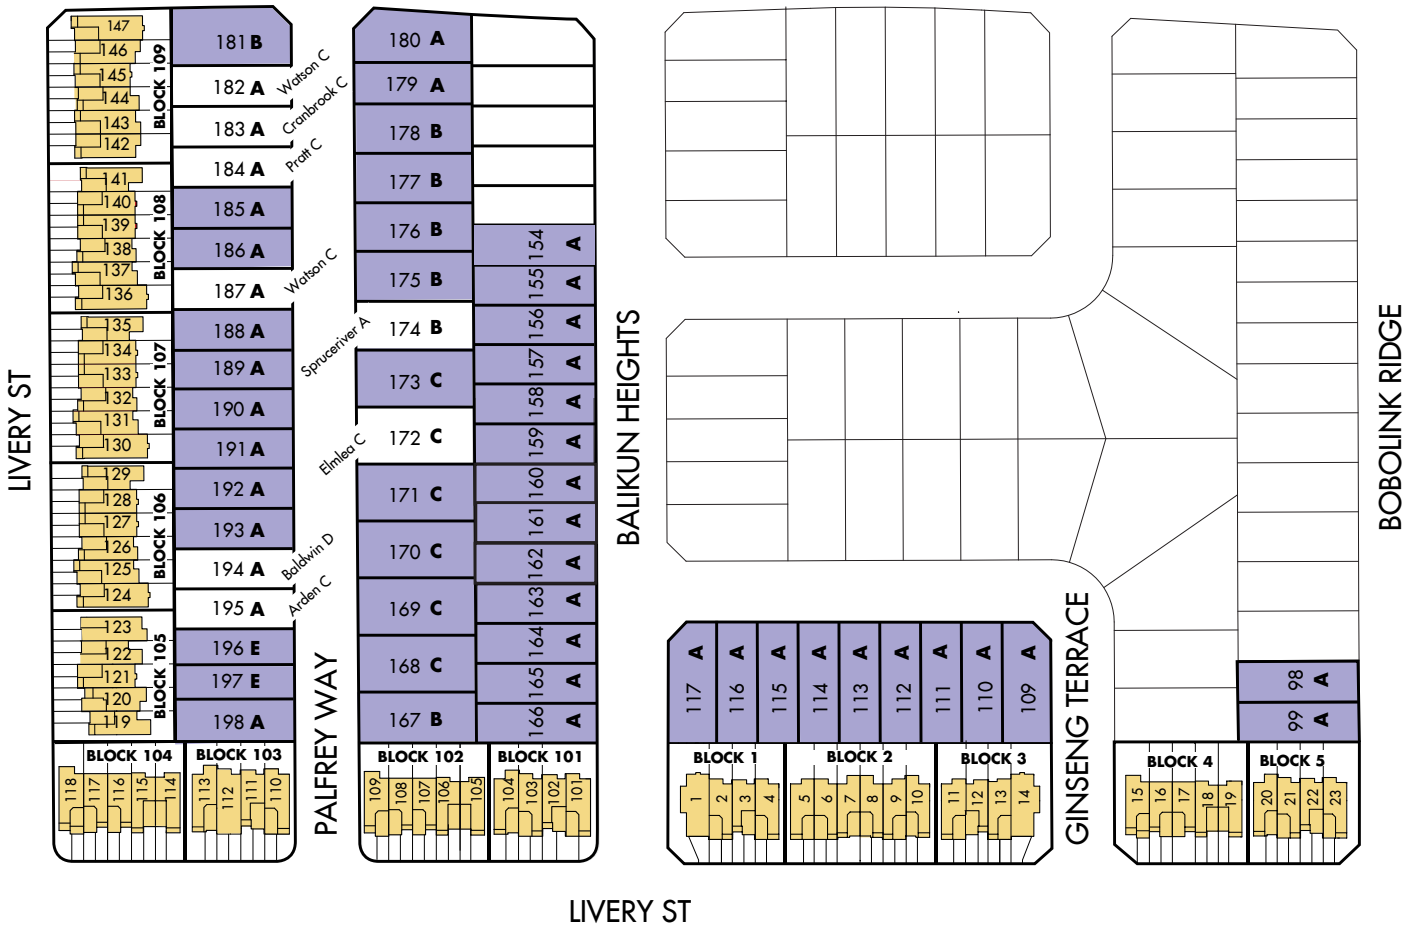

FERNBANK CROSSING

PHASE 1 SINGLES & TOWNHOMES

VILLAGE GREEN TOWN CENTER

EFFECTIVE: July 16, 2015
 PRINTED: December 21, 2018
613 435 1183
fernbank@richcraft.com

Lot premiums apply on certain lots.
 Subject to change without notice E.&O.E
 Model restrictions apply. See sales rep for details.