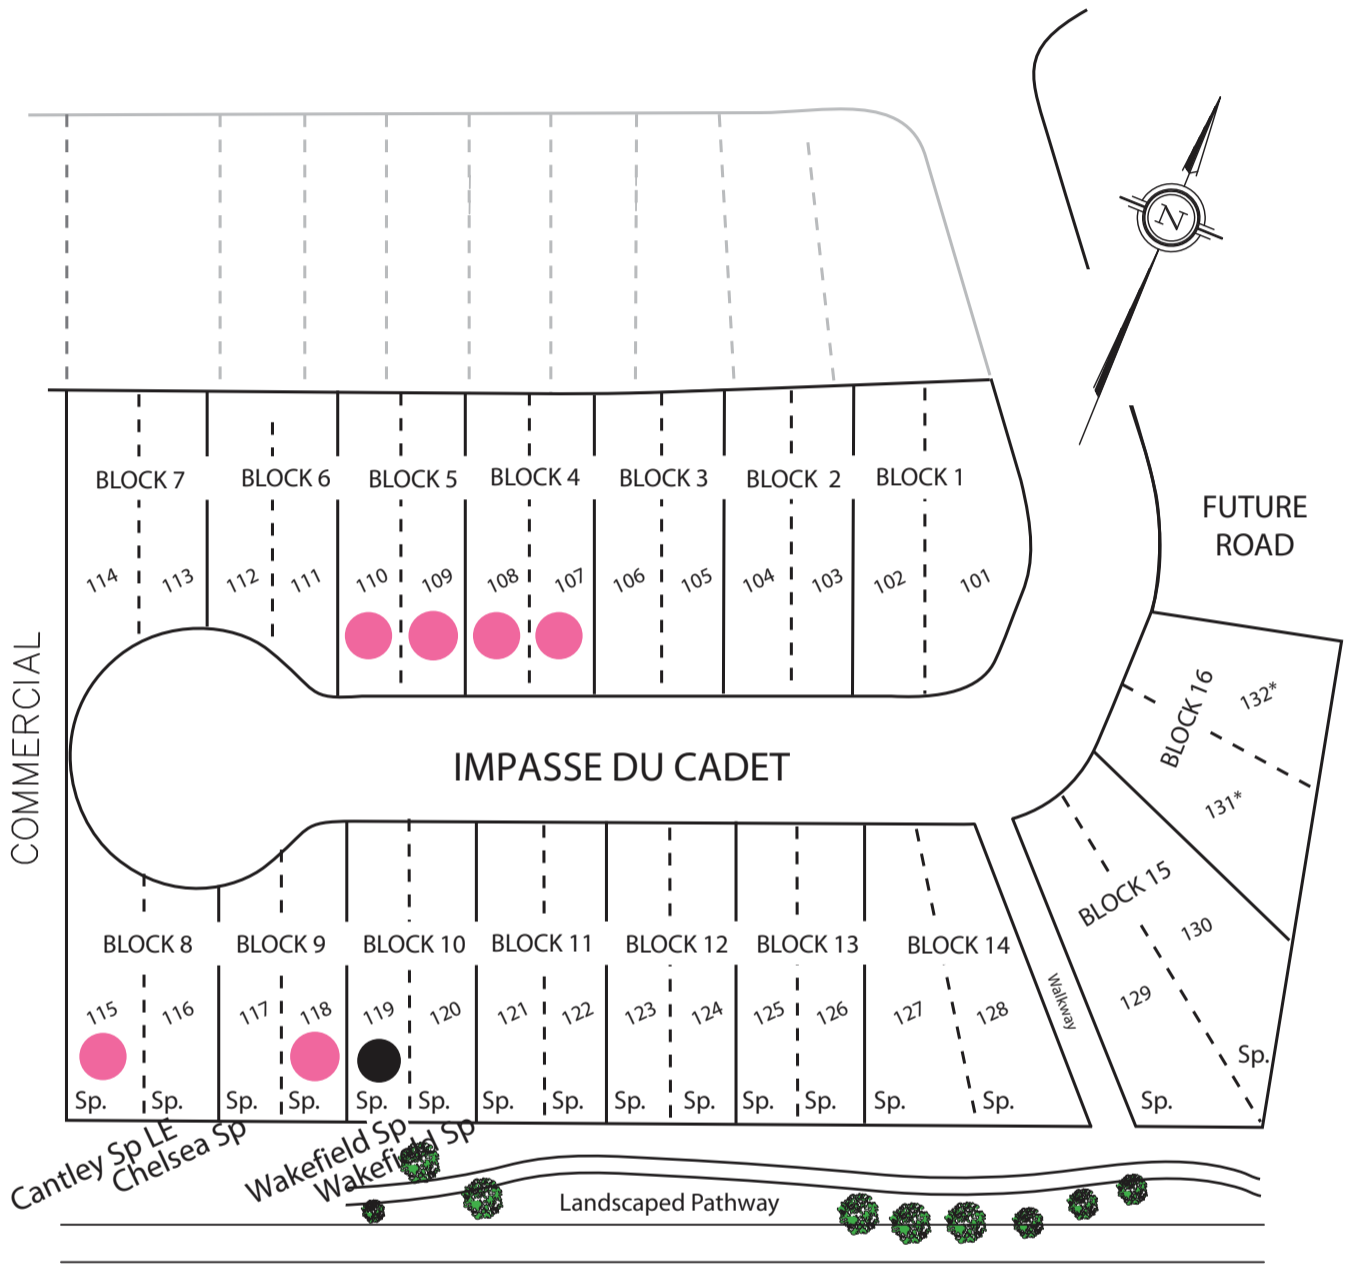

La Croisée PHASE B2 SINGLES

- C 50' LOT
- D 60' LOT
- SOLD
- MODEL

Représentante des ventes Victoria McClean

SCHEDULE "A"
EFFECTIF: January 5, 2012
PRINTE: January 5, 2012

Heures d'ouverture:
Lun - Jeu 12:00 to 8:00
Sam - Dim 12:00 to 5:30
Fermé Vendredi

Office Hours:
Mon - Thurs 12:00 to 8:00
Sat - Sun 12:00 to 5:30
CLOSED FRIDAYS

Above prices are for standard lots / Please consult sales representative regarding lot premium

La Croisée

SEMI-DETACHED

CHEMIN D'AYLMER

- Sp. - Special unit only
- * - Custom plan required
- SOLD
- MODEL

Représentante des ventes Victoria McClean

SCHEDULE "A"
EFFECTIF: January 5, 2012
PRINTE: January 5, 2012

Heures d'ouverture:
Lun - Jeu 12:00 to 8:00
Sam - Dim 12:00 to 5:30
Fermé Vendredi

Office Hours:
Mon - Thurs 12:00 to 8:00
Sat - Sun 12:00 to 5:30
CLOSED FRIDAYS

Above prices are for standard lots / Please consult sales representative regarding lot premium

La Croisée PHASE 5 SINGLES

- B 43' LOT
- C 50' LOT
- D 60' LOT
- SOLD