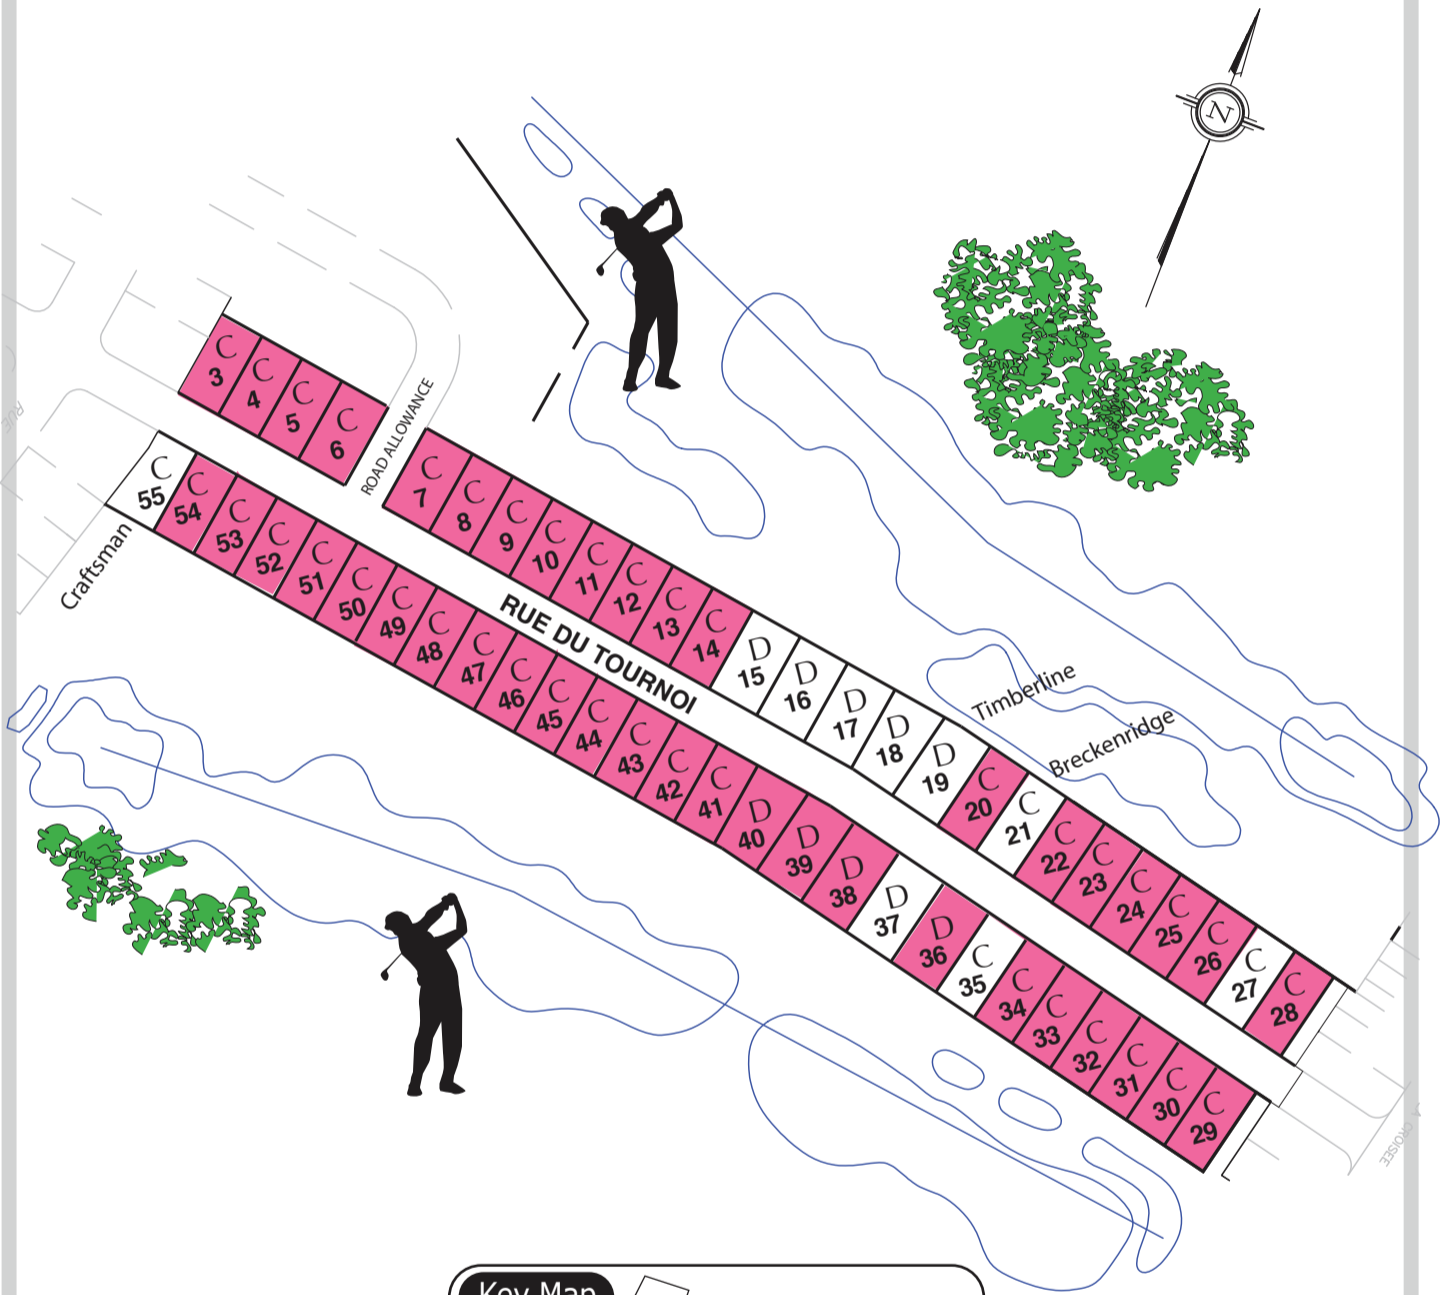

La Croisée PHASE B2 SINGLES

- C 50' LOT
- D 60' LOT
- SOLD
- MODEL

Représentante des ventes Victoria McClean

SCHEDULE "A"
EFFECTIF: January 5, 2012
PRINTE: January 5, 2012

Heures d'ouverture:
Lun - Jeu 12:00 to 8:00
Sam - Dim 12:00 to 5:30
Fermé Vendredi

Office Hours:
Mon - Thurs 12:00 to 8:00
Sat - Sun 12:00 to 5:30
CLOSED FRIDAYS

Above prices are for standard lots / Please consult sales representative regarding lot premium

La Croisée

SEMI-DETACHED

CHEMIN D'AYLMER

- Sp. - Special unit only
- * - Custom plan required
- SOLD
- MODEL

Représentante des ventes Victoria McClean

SCHEDULE "A"
EFFECTIF: January 5, 2012
PRINTE: January 5, 2012

Heures d'ouverture:
Lun - Jeu 12:00 to 8:00
Sam - Dim 12:00 to 5:30
Fermé Vendredi

Office Hours:
Mon - Thurs 12:00 to 8:00
Sat - Sun 12:00 to 5:30
CLOSED FRIDAYS

Above prices are for standard lots / Please consult sales representative regarding lot premium

La Croisée PHASE 5 SINGLES

- B 43' LOT
- C 50' LOT
- D 60' LOT
- SOLD